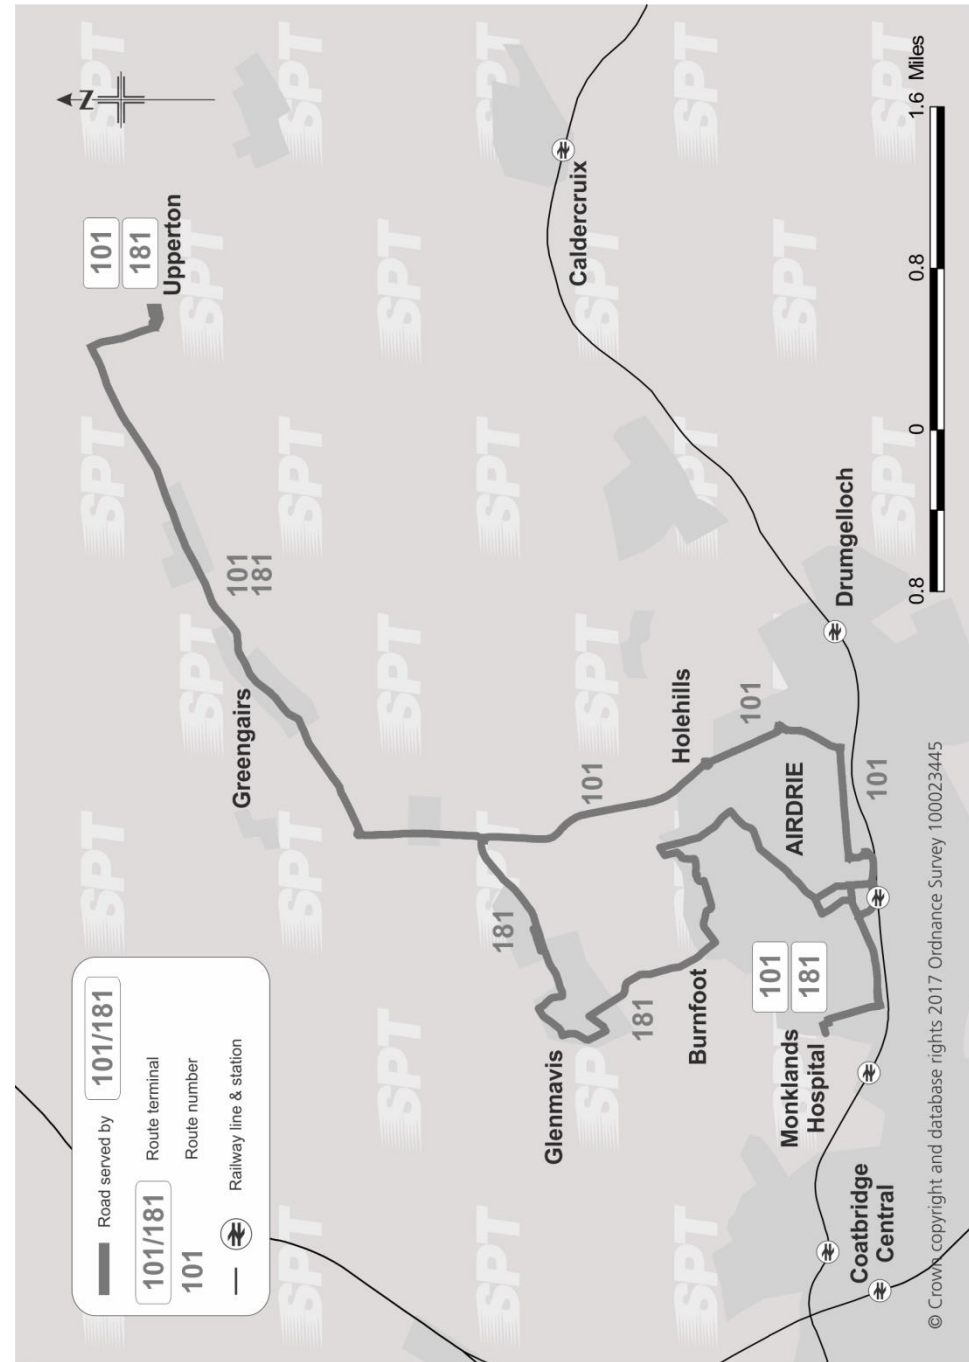

Fare table service 181	
Adult single fares £	Child Single Fares (from 5th to 16th birthday)
Monklands Hospital	Children under school age travel free
0.85 Alexander Street	Childs single fares at half the adult single fare rounded up to the next 5 pence
1.05 0.85 Broomknoll Street	
1.05 1.05 0.85 Bank Street	
1.30 1.05 8.50 0.85 East High Street	
1.65 1.30 1.05 1.05 0.85 Boars Head	
1.65 1.30 1.05 1.05 1.05 0.85 Thrashbush Road	
1.90 1.65 1.30 1.30 1.30 1.05 0.85 Rochsoles Drive	
1.90 1.90 1.65 1.65 1.65 1.30 1.30 1.05 Glenmavis Road	
1.95 1.95 1.90 1.90 1.90 1.65 1.65 1.30 1.05 Glenmavis Cross	
1.95 1.95 1.90 1.90 1.90 1.90 1.65 1.30 1.05 0.85 Waddell Avenue	
1.95 1.95 1.95 1.90 1.90 1.90 1.90 1.65 1.30 0.85 0.85 Ryden Mains Road	
2.10 1.95 1.95 1.95 1.95 1.90 1.90 1.65 1.30 1.05 0.85 0.85 Raebog Road	
2.15 2.10 2.10 2.10 2.10 1.95 1.95 1.90 1.90 1.65 1.30 1.30 1.05 Stand	
2.40 2.40 2.15 2.15 2.15 2.10 2.10 1.95 1.95 1.90 1.90 1.90 1.30 Wattston	
2.75 2.40 2.40 2.40 2.40 2.15 2.15 2.10 1.95 1.95 1.95 1.95 1.65 1.05 Greengairs Primary	
2.75 2.75 2.40 2.40 2.40 2.15 2.15 2.10 1.95 1.95 1.95 1.95 1.90 1.30 0.90 Elm Park Grove	
2.85 2.85 2.75 2.75 2.75 2.75 2.75 2.15 2.15 2.15 1.95 2.10 2.10 1.95 1.90 1.30 1.30 Upperton	
FARES ARE CORRECT AT TIME OF PRINTING - MAY BE SUBJECT TO CHANGE	

Whilst every effort will be made to adhere to the scheduled times, the Partnership disclaims any liability in respect of loss or inconvenience arising from any failure to operate journeys as published, changes in timings or printing errors.

Bus Timetable from 11 July 2021

101
181

Upperton
Glenmavis
Airdrie
Monklands Hospital

For more information visit spt.co.uk
Alternatively, for all public transport enquiries, call:

If you have any comments or suggestions about the service(s) provided please contact:

This service is operated by McNair's Coaches Ltd on behalf of SPT.

SPT
Bus Operations
131 St. Vincent St
Glasgow G2 5JF
t 0345 271 2405
0141 333 3690
e bus@spt.co.uk

McNair's Coaches Ltd
30, Northburn Road
Coatbridge
ML5 2HY
t 01236441188
e bus@spt.co.uk