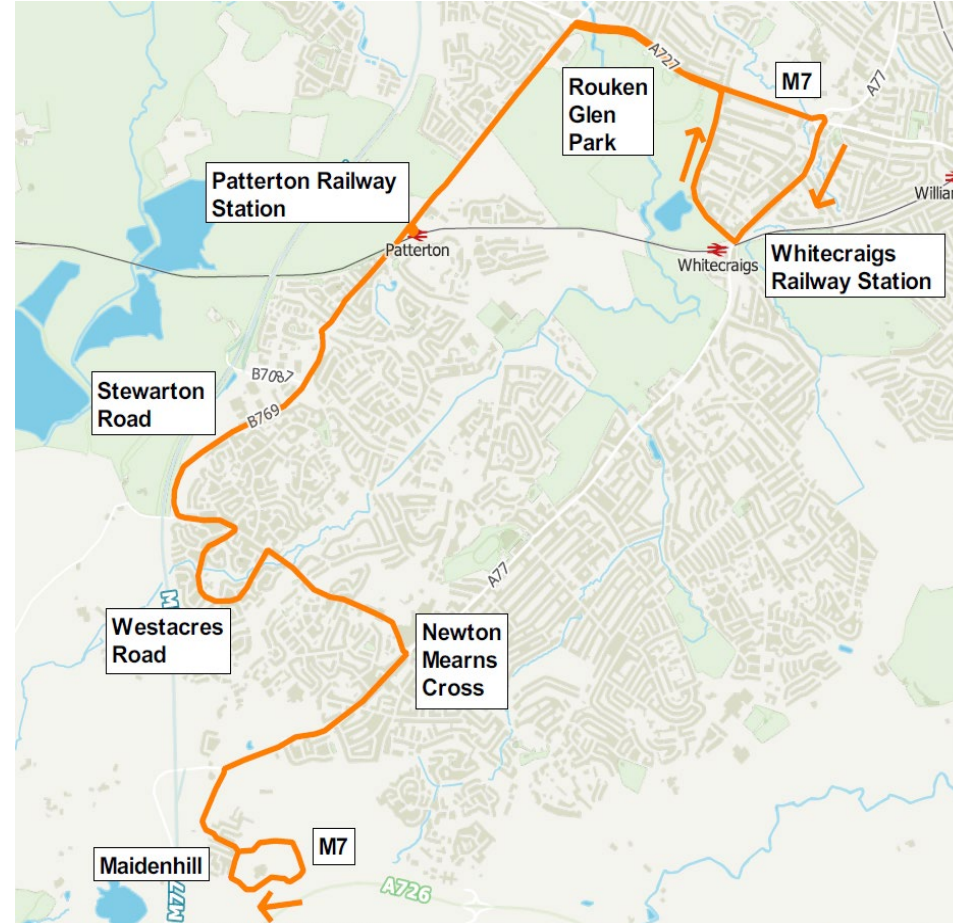

SPT
Bus Operations
131 St. Vincent St
Glasgow G2 5JF

McGill's Bus Service Ltd
99 Earnhill Road
Larkfield Industrial Est.
Greenock PA16 0EQ

t 0345 271 2405
0141 333 3690
e bus@spt.co.uk

t 0333 0166 162

Child Single Fares (from 5th to 16th birthday)
Children under school age travel free
Childs single fares at half the adult single fare rounded up to the next 5 pence

Adult single fares £

Maidenhill	1.35
Mearns Cross	1.70
Westacres Road	1.10
Patterton Station	1.95
Spiesbridge Roundabout	2.00
Eastwood Toll	2.00
Ayr Road Whitecraigs	2.15
Whitecraigs	2.15

FARES ARE CORRECT AT JULY 2023 - MAY BE SUBJECT TO CHANGE

Route Service M7: From **Maidenhill** via Maidenhill Grove (clockwise), Raeside Grove, Ayr Road, A77, Barrhead Road, Westacres Road, Barrhead Road, Stewarton Road, Patterton Railway Station, Stewarton Road, Rouken Glen Road, Eastwood Toll to **Whitecraigs Railway Station**, Ayr Road

Return from Whitecraigs Railway Station via Ayr Road, Davieland Road, Rouken Glen Road, Stewarton Road, Patterton Railway Station, Stewarton Road, Barrhead Road, Westacres Road, Barrhead Road, A77, Ayr Road, Raeside Grove to **Maidenhill**, Maidenhill Grove.