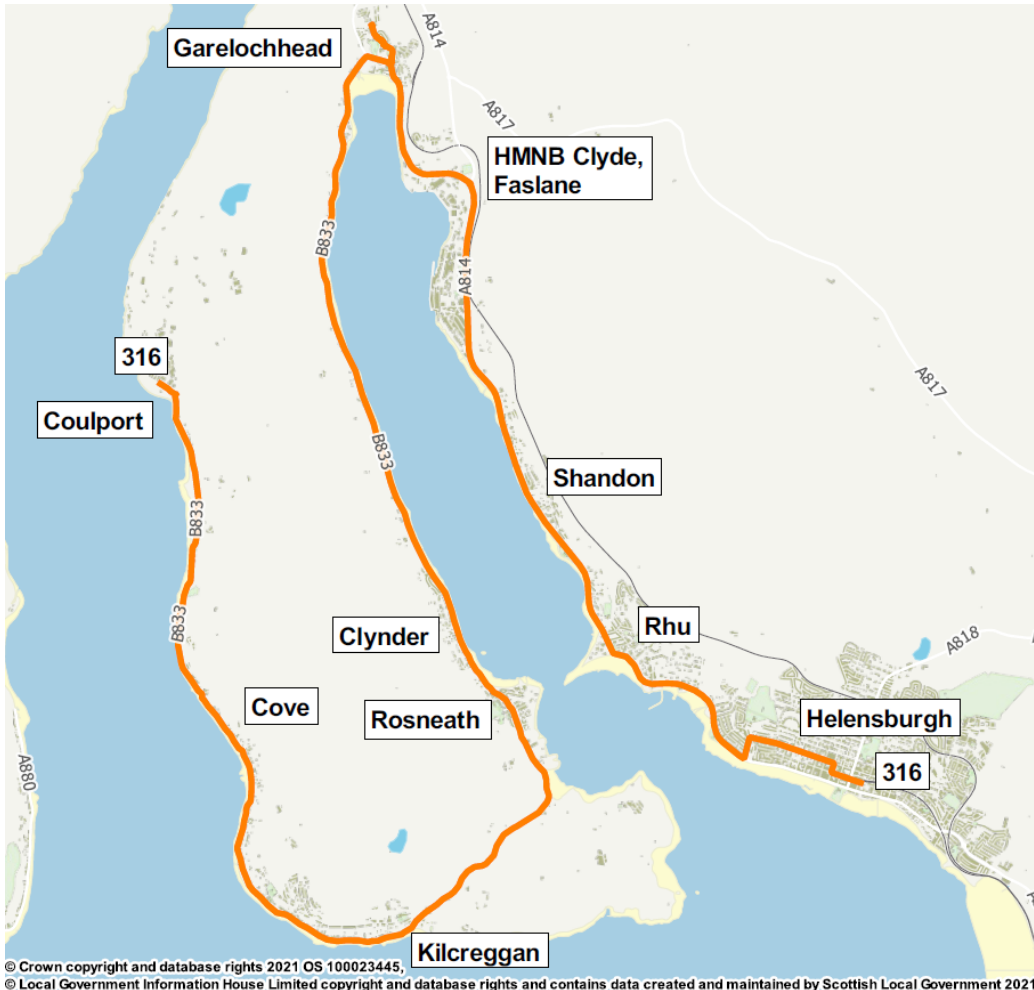

Bus Timetable
From 17 July 2022

316

**Helensburgh
Rhu
HMNB Clyde
Garelochhead
Coulport**

For more information visit spt.co.uk

Alternatively, for all public transport enquiries, call:

If you have any comments or suggestions about the service(s) provided please contact:

t 01436 810 200

Route Service 316: from **Helensburgh Railway Station** via Princes Street East, West Princes Street, James Street, West King Street, Cairndhu Avenue, Rhu Road Lower, Gareloch Road, Rhu, A814, Shandon, Faslane, B872, Garelochhead, Feorlin Way, Linn Walk, Smiddy Road, Whistlefield Road, B833, Clynder, Rosneath, Kilcreggan, Cove, Ardpeaton, B833 to **Coulport**.

Return from Coulport via B833, Ardpeaton, Cove, Kilcreggan, Rosneath, Clynder, B833, Whistlefield Road, Smiddy Road, Linn Walk, Feorlin Way, B872, Faslane, A814, Shandon, Rhu, Gareloch Road, Rhu Road Lower, Cairndhu Avenue, West King Street, James Street, West Princes Street, Princes Street East to **Helensburgh Railway Station**.