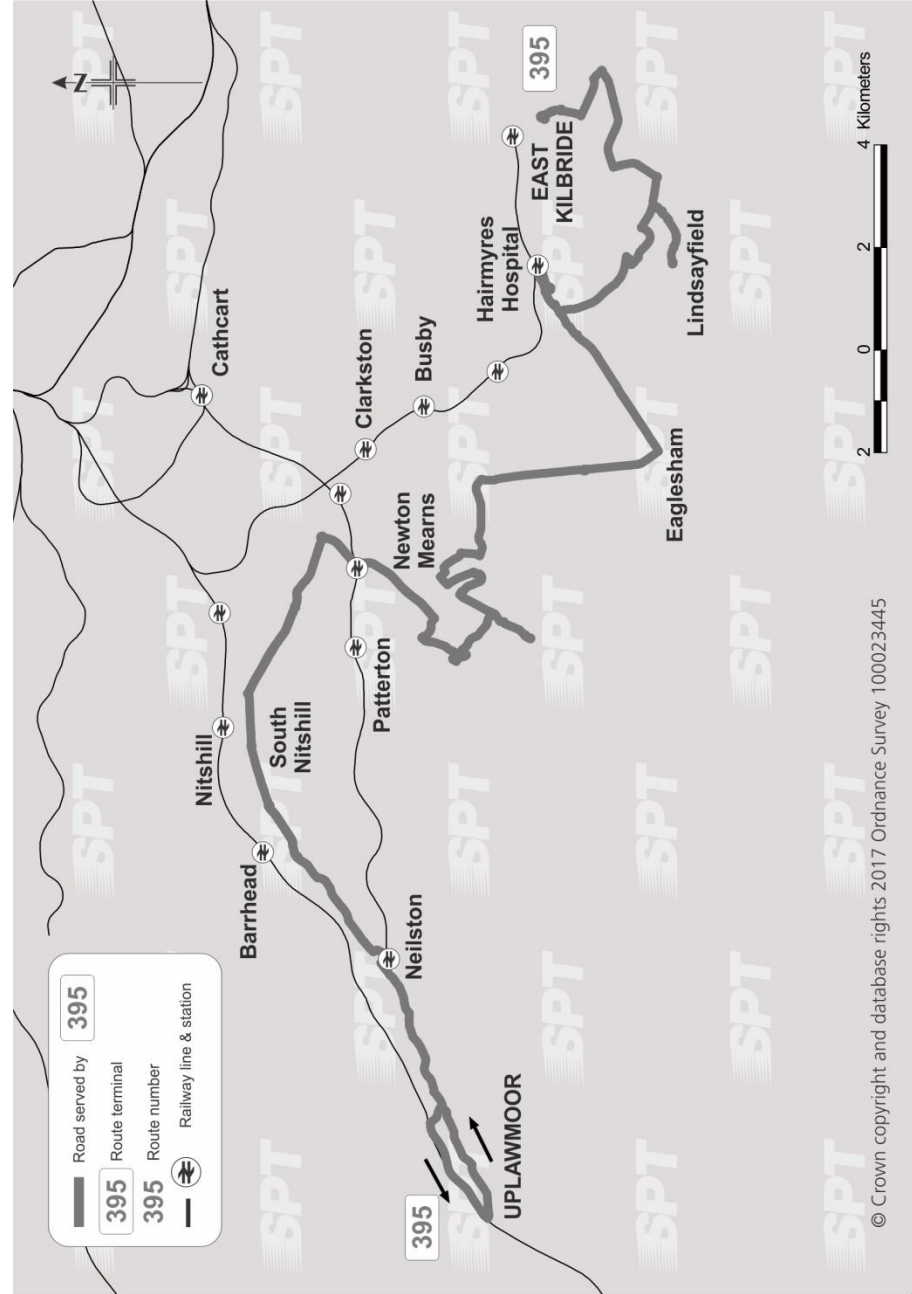

FARES ARE CORRECT AT JULY 2017 - MAY BE SUBJECT TO CHANGE

© Crown copyright and database rights 2017 Ordnance Survey 100023445

Route Service 395: From **East Kilbride Bus Station** via Churchill Avenue, Murray Road, Kelvin Road, Stroud Road, Quarry Road, Greenhills Road, Lindsayfield Road, turn at roundabout at Burnside View, Lindsayfield Road, Greenhills Road, Crosshouse Road, Newlands Road, Greenhills Road, Eaglesham Road, Strathnairn Avenue, Hairmyres Drive, Hairmyres Hospital Grounds, Strathtay Avenue, Eaglesham Road, Cheapside Street, Gilmour Street, Glasgow Road, Waterfoot Road, Broom Road East, Alloway Drive, Turnberry Drive, Dunure Drive, Mearns Road, Broomburn Drive, Castlehill Drive, Broomfield Avenue, Blackhouse Road, Mearns Road, circle roundabout at A726 slip-road, Mearns Rd, Eaglesham Road, Ayr Road, Barrhead Road, Capelrig Road, Crookfur Road, Ayr Road, Rouken Glen Road, Nitshill Road, Parkhouse Road, Darnley Road, Barrhead Main Street, Kelburn Street, Neilston Road, High Street, Station Road, Neilston Main Street, Uplawmoor Road, Lochlibo link road, Lochlibo Road to **Neilston Road, Uplawmoor**.