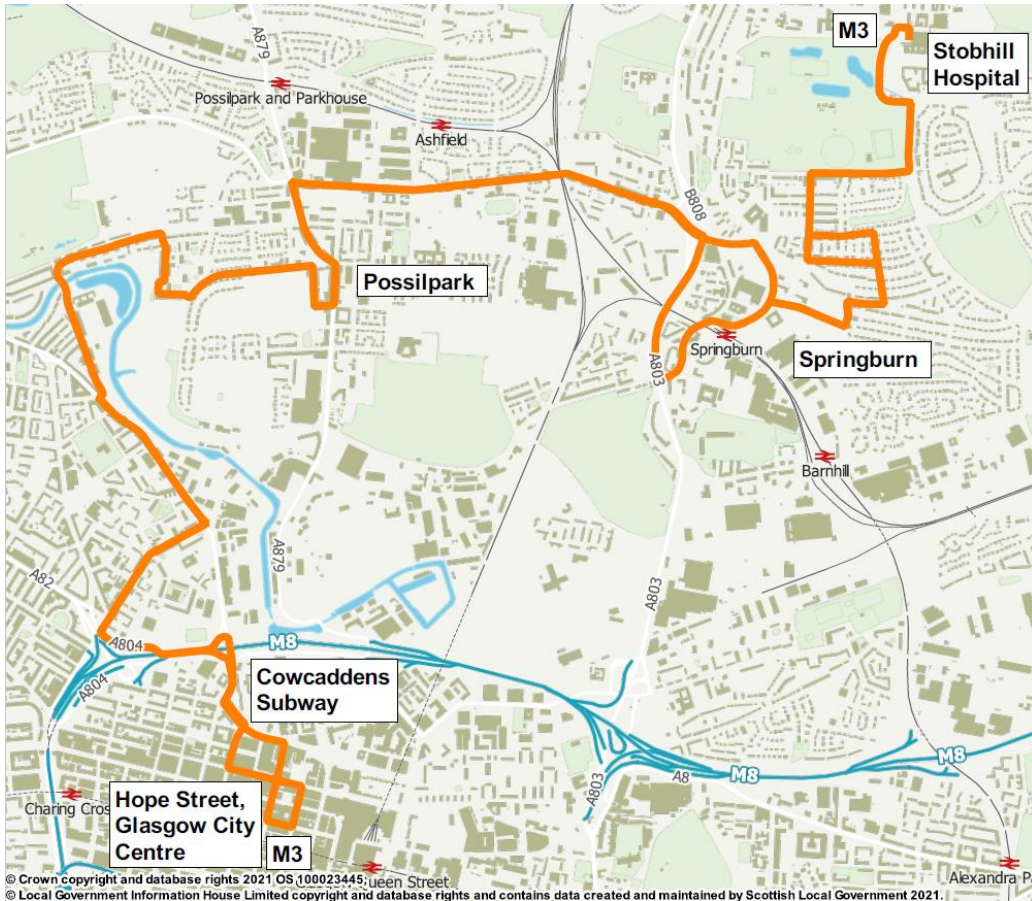

Bus Timetable
From 12 July 2020

M3

Stobhill Hospital Hope Street, Glasgow

For more information visit spt.co.uk or alternatively, for all public transport enquiries, call:

If you have any comments or suggestions about the service(s) provided please contact:

t 01389 754 321

Route Service M3: From **New Stobhill Hospital** via Stobhill Hospital Access Road, Balornock Road, Broomfield Road, Syriam Street, Campsie Street, Boghead Road, Broomknowes Road, Edgefauld Road, Wellfield Street, Atlas Road, Hawthorn Street, Balmore Road, Saracen Street, Allander Street, Ardoch Street, Bardowie Street, Ellesmere Street, Wester Common Road, Wester Common Drive, Panmure Street, Firhill Road, Garscube Road, St Georges Road, Phoenix Road, Garscube Road, Cowcaddens Road, Cambridge Street, Renfrew Street, Renfield Street, Bath Street to **Glasgow, Hope Street**.

Return from **Glasgow, Hope Street** via Cowcaddens Road, Garscube Road, Phoenix Road, St George's Road, Garscube Road, Firhill Road, Panmure Street, Wester Common Drive, Wester Common Road, Ellesmere Street, Bardowie Street, Ardoch Street, Allander Street, Saracen Street, Balmore Road, Hawthorn Street, Springburn Expressway, Atlas Road, Wellfield Street, Edgefauld Road, Broomknowes Road, Boghead Road, Balgraybank Street, Syriam Street, Broomfield Road, Balornock Road, Stobhill Hospital Access Road to **New Stobhill Hospital**.

Monday to Saturday

Stobhill Hospital	1920	2020
Springburn Shopping Centre	1929	2029
Saracen Street	1938	2038
St George's Cross	1949	2049
Cowcaddens Subway	1952	2052
Glasgow, Hope Street	1958	2058

The 24 hour clock is used throughout this guide to avoid confusion between am and pm times.