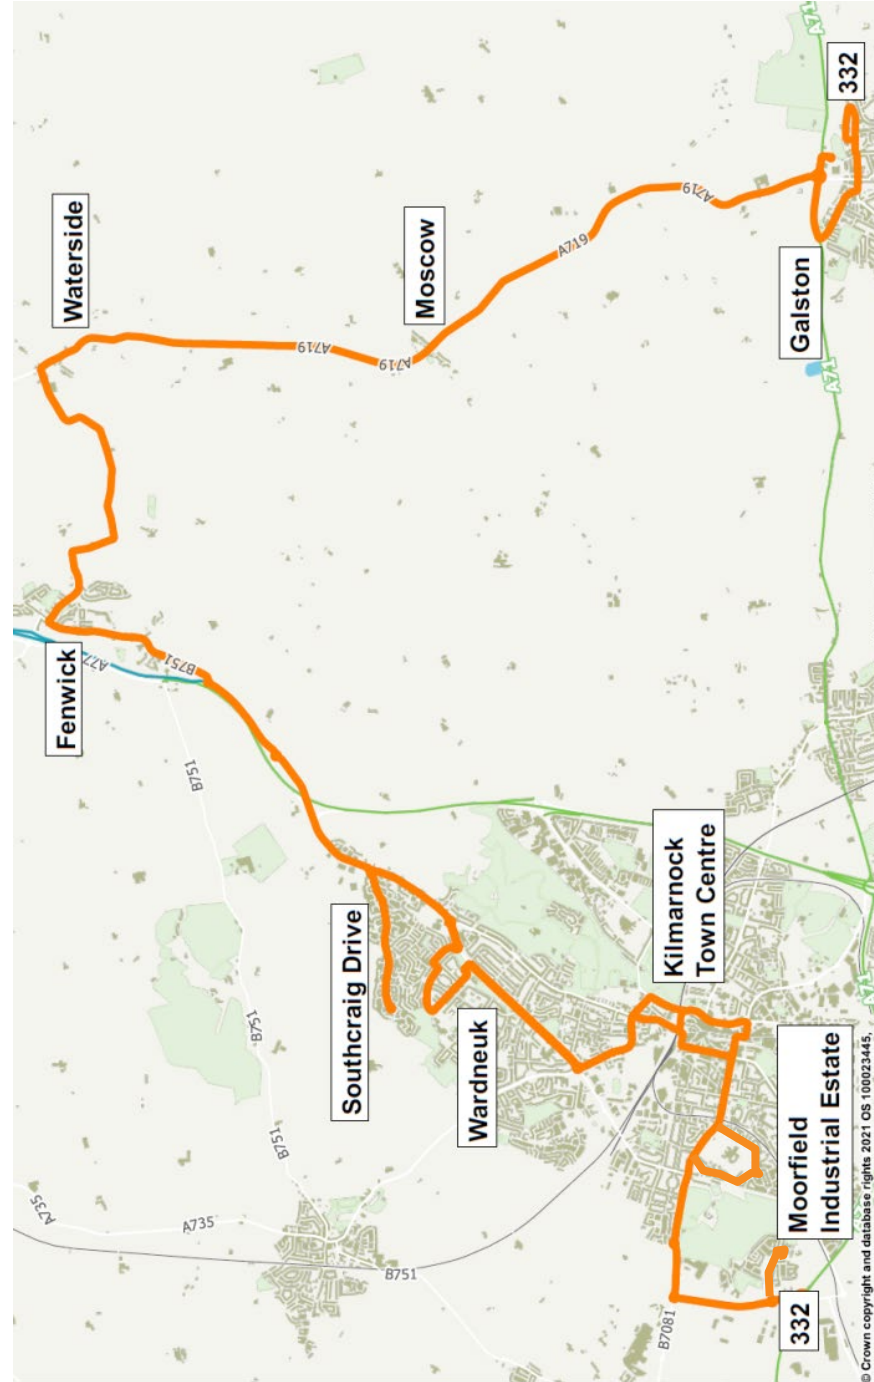

Fare table service 332	
Adult single fares £	Child Single Fares (from 5th to 16th birthday)
Annandale Estate / Moorfield Roundabout	Children under school age travel free
1.80 Grange Estate	Childs single fares at half the adult fare rounded up to the next 5 pence
2.10 1.75 Kilmarnock Town Centre	
2.30 2.05 1.40 Hill Street / Witch Road	
2.30 2.10 1.75 1.15 Western Road	
2.95 2.25 2.10 1.75 1.60 Wardneuk	
2.95 2.60 2.25 2.10 2.30 1.75 Southcraig	
3.25 3.20 2.95 2.60 2.65 2.20 2.10 Fenwick	
3.80 3.55 3.40 3.25 3.40 3.00 2.30 1.75 Waterside	
4.10 3.65 3.40 3.40 3.65 3.25 3.20 2.25 2.05 Moscow	
4.10 3.65 3.50 3.40 3.70 3.25 3.20 2.60 2.25 1.75 Loudoun Academy	
4.15 4.10 3.65 3.40 4.00 3.40 3.25 2.95 2.30 2.10 1.40 Galston Cross	
4.15 4.10 3.65 3.65 4.00 3.40 3.25 3.05 2.60 2.10 1.75 0.95 Maxwood Road	

FARES ARE CORRECT AS OF SEPT 2024 - MAY BE SUBJECT TO CHANGE

Whilst every effort will be made to adhere to the scheduled times, the Partnership disclaims any liability in respect of loss or inconvenience arising from any failure to operate journeys as published, changes in timings or printing errors.

Bus Timetable
From 11 July 2021

332

Kilmarnock Fenwick Galston

for more information visit spt.co.uk or Alternatively, for all public transport enquiries, call:

If you have any comments or suggestions about the service(s) provided please contact:

This service is operated by Shuttle Buses Ltd on behalf of SPT.

SPT
Bus Operations
131 St. Vincent St
Glasgow G2 5JF
t 0345 271 2405
0141 333 3690
e bus@spt.co.uk

Shuttle Buses Ltd
Caledonia House
Longford Avenue
Kilwinning
KA13 6EX
t 01294 550 7577