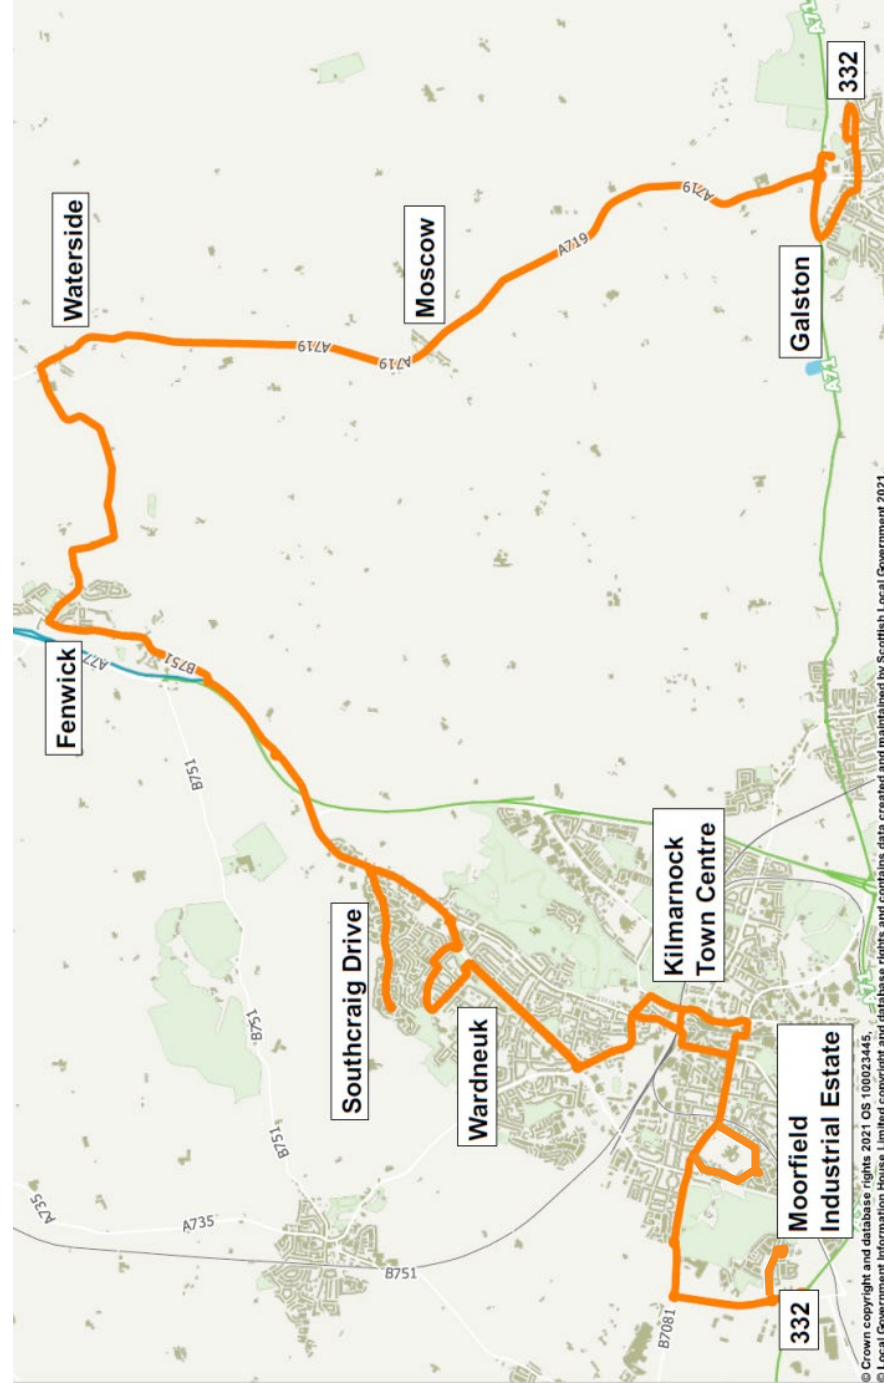

Fare table service 332	
Adult single fares £	Child Single Fares (from 5th to 16th birthday)
Annandale Estate / Moorfield Roundabout	Children under school age travel free
1.75 Grange Estate	Childs single fares at half the adult single fare rounded up to the next 5 pence
2.00 1.70 Kilmarnock Town Centre	
2.20 1.95 1.35 Hill Street / Witch Road	
2.20 2.00 1.70 1.10 Western Road	
2.85 2.15 2.00 1.70 1.55 Wardneuk	
2.95 2.50 2.15 2.00 2.20 1.70 Southcraig	
3.15 3.10 2.85 2.50 2.55 2.10 2.00 Fenwick	
3.70 3.45 3.30 3.15 3.30 2.90 2.20 1.70 Waterside	
4.00 3.55 3.30 3.30 3.55 3.15 3.10 2.15 1.95 Moscow	
4.00 3.55 3.30 3.30 3.60 3.15 3.10 2.50 2.15 1.70 Loudoun Academy	
4.05 4.00 3.55 3.30 3.90 3.30 3.15 2.85 2.20 2.00 1.35 Galston Cross	
4.05 4.00 3.55 3.90 3.30 3.15 2.95 2.50 2.00 1.70 0.90 Maxwood Road	

FARES ARE CORRECT AT TIME OF PRINTING - MAY BE SUBJECT TO CHANGE

Whilst every effort will be made to adhere to the scheduled times, the Partnership disclaims any liability in respect of loss or inconvenience arising from any failure to operate journeys as published, changes in timings or printing errors.

Bus Timetable
From 11 July 2021

332

Kilmarnock Fenwick Galston

for more information visit spt.co.uk or Alternatively, for all public transport enquiries, call:

If you have any comments or suggestions about the service(s) provided please contact:

This service is operated by Shuttle Buses Ltd on behalf of SPT.

SPT
Bus Operations
131 St. Vincent St
Glasgow G2 5JF
t 0345 271 2405
0141 333 3690
e bus@spt.co.uk

Shuttle Buses Ltd
Caledonia House
Longford Avenue
Kilwinning
KA13 6EX
t 01294 550 7577