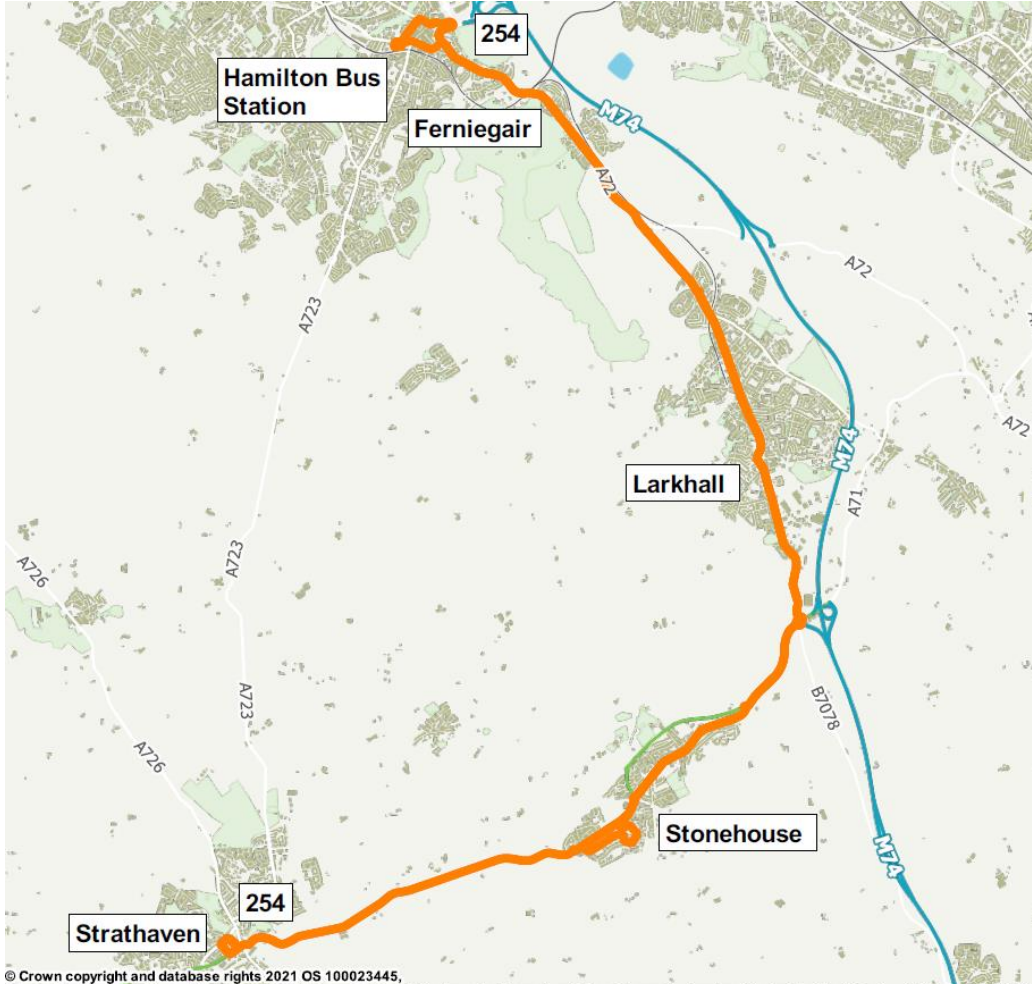

Whilst every effort will be made to adhere to the scheduled times, the Partnership disclaims any liability in respect of loss or inconvenience arising from any failure to operate journeys as published, changes in timings or printing errors.

Bus Timetable
From 15 July 2018

254

Stonehouse Strathaven Hamilton

For more information visit spt.co.uk or alternatively, for all public transport enquiries, call:

© Crown copyright and database rights 2021 OS 100023445,
© Local Government Information House Limited copyright and database rights and contains data created and maintained by Scottish Local Government 2021.

If you have any comments or suggestions about the service(s) provided please contact:

SPT
Bus Operations
131 St. Vincent St
Glasgow
G2 5JF

Whitelaws Coaches Ltd
Lochpark Industrial
Estate
Stonehouse
ML9 3LS

t 0345 271 2405
0141 333 3690
e bus@spt.co.uk

t 01698 792800

This service is operated by
Whitelaws Coaches on behalf
of SPT