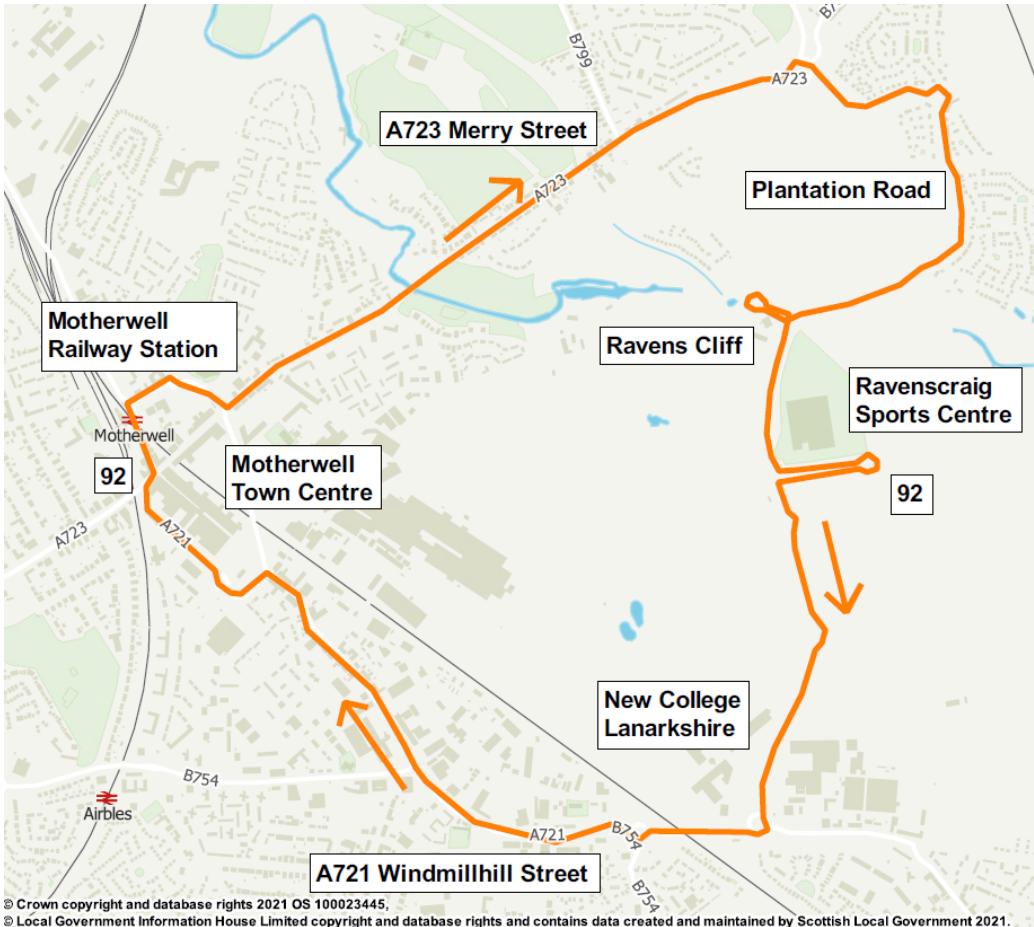

92

Motherwell Train Station Ravenscraig

Please note, service 92 is wholly funded by North Lanarkshire Council.

For more information please visit spt.co.uk or alternatively, for all public transport enquiries, call:

ARG Travel
Unit 4D, Hagmill Road
Coatbridge
ML5 4TD
t 01236 420818

Route Service 92: From **Ravenscraig Regional Sports Facility**, O'Donnell Way via circle roundabout continue O'Donnell Way, Robberhall Road, A721 Craigneuk St, Windmillhill St, Brandon Street, A721, West Hamilton St, Hamilton Road, Muir Street, **Motherwell Railway Station**, A721 Hope Street, Menteith Road, A723 Merry St, Ravenscraig Spine Rd, Plantation Road, Ravenscraig Spine Road, Prospect Hill Road, circle roundabout continue Prospect Hill Road, New Craig Road to **Ravenscraig Regional Sports Facility**, O'Donnell Way.