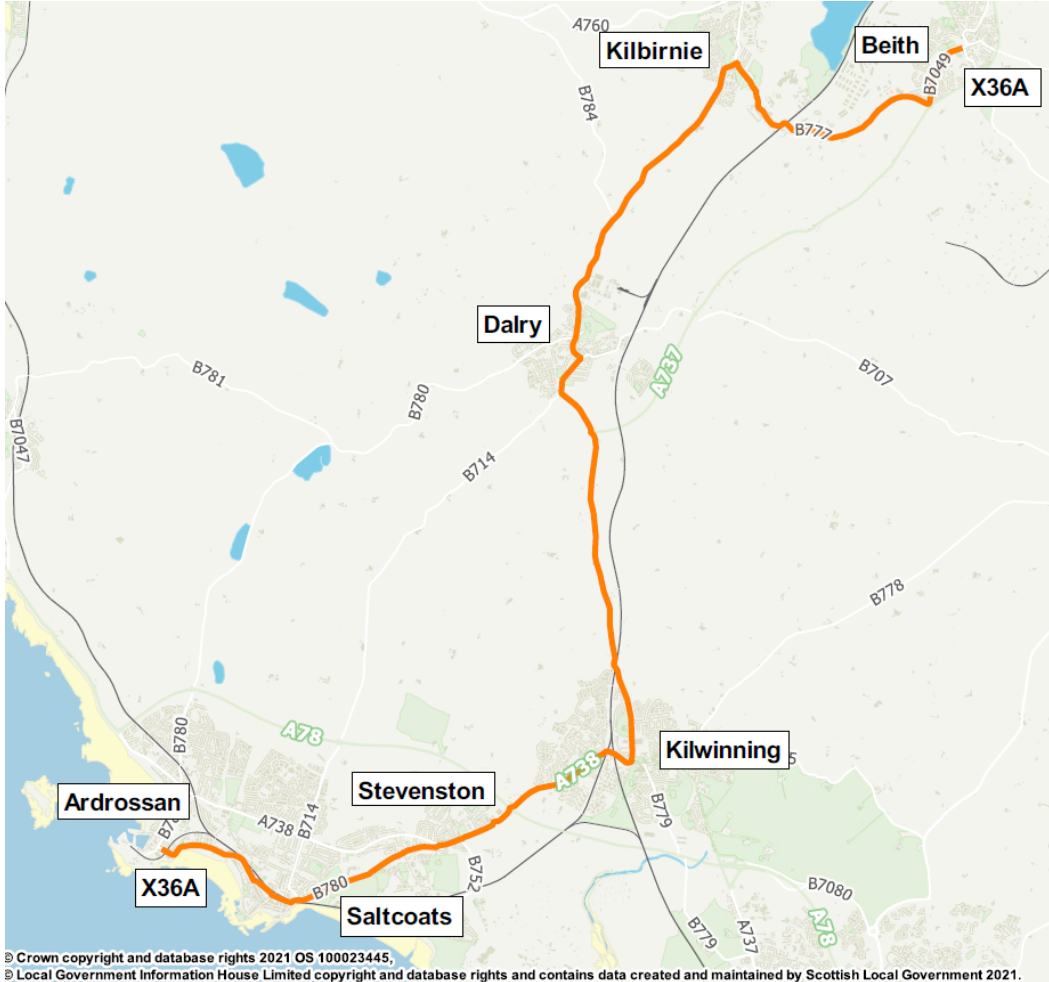

Bus Timetable
From 17 July 2022

X36A

**Ardrossan
Saltcoats
Kilwinning
Kilbirnie
Beith**

For more information please visit spt.co.uk. or alternatively, for all public transport enquiries, call:

© Crown copyright and database rights 2021 OS 100023445,
© Local Government Information House Limited copyright and database rights and contains data created and maintained by Scottish Local Government 2021.

Stagecoach West
Scotland
Sandgate
Ayr KA7 1DD

t 0345 271 2405
t 0141 333 3690
e bus@spt.co.uk

t 0345 810 1000

Route Service X36A: From **Ardrossan** via Princes Street, Arran Place, South Crescent Road, Manse Street, Vernon Street, Kyleshill, Canal Street, Saltcoats Road, Boglemart Street, Townhead Street, Kilwinning Road, A738, Stevenston Road, Townhead, Byres Road, Kilwinning Road, Townend Street, Dalry Cross, Roche Way, North Street, Braehead, B780, Dalry Road, Kirkland Road, Main Road Glengarnock, Beith Road, B777, Dalry Road, to **Beith** Eglinton Street.