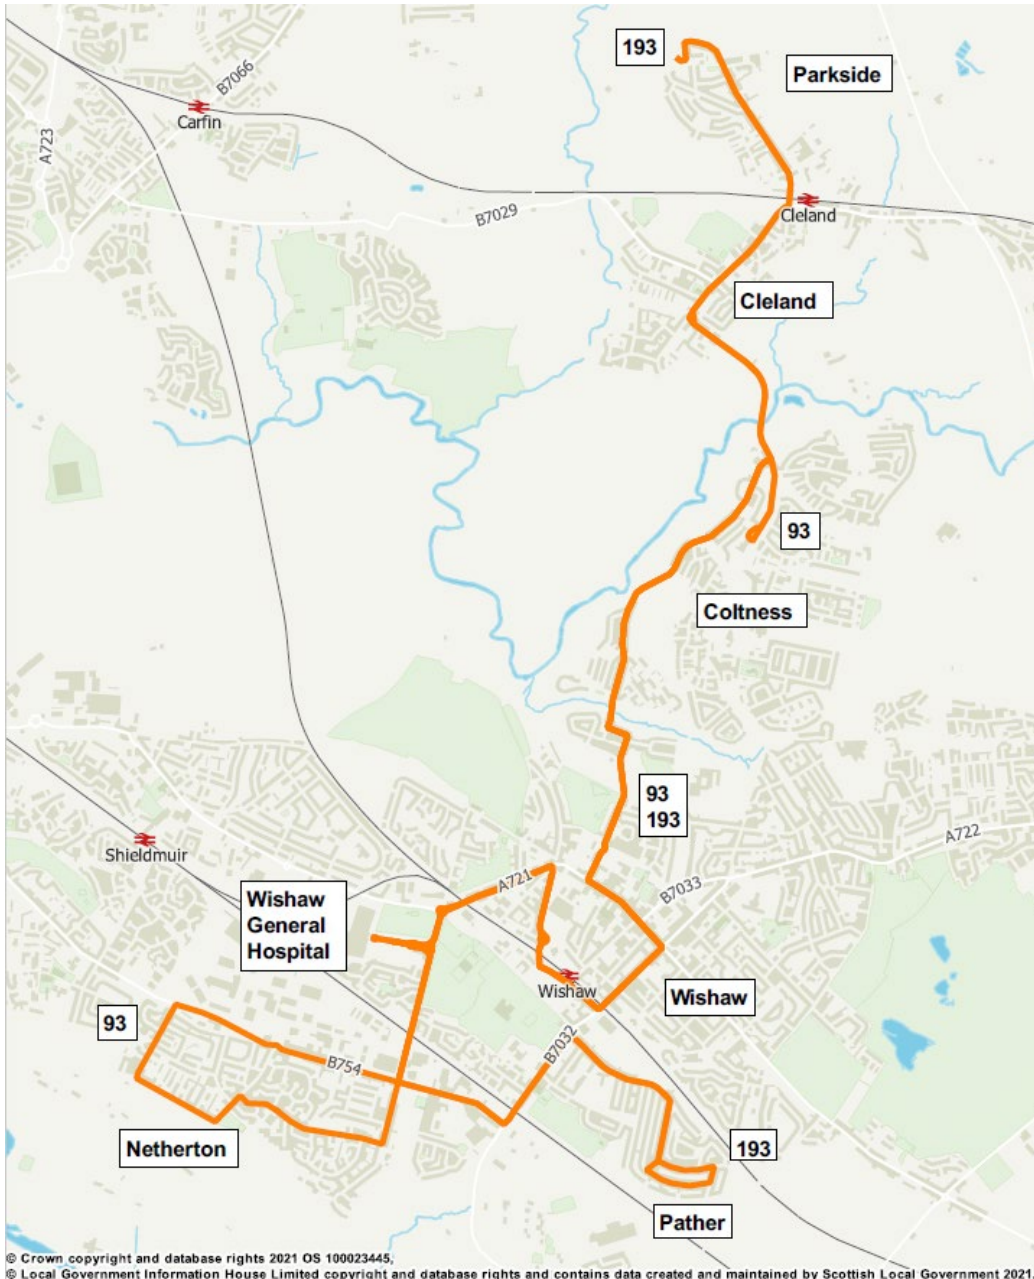

Bus Timetable
From 12 January 2025

93

Coltness
Wishaw
Netherton

193

Parkside
Wishaw
Law

Whilst every effort will be made to adhere to the scheduled times, the Partnership disclaims any liability in respect of loss or inconvenience arising from any failure to operate journeys as published, changes in timings or printing errors.

For more information visit spt.co.uk or alternatively, for all public transport enquiries, call:

If you have any comments or suggestions about the service(s) provided please contact:

SPT Bus Operations 131 St. Vincent St Glasgow G2 5JF t 0345 271 2405 0141 333 3690 e bus@spt.co.uk	JMB Travel Ltd 101 Main Street Newmains Wishaw ML2 9BG t 01698 386030

This service is operated by JMB Travel on behalf of SPT.