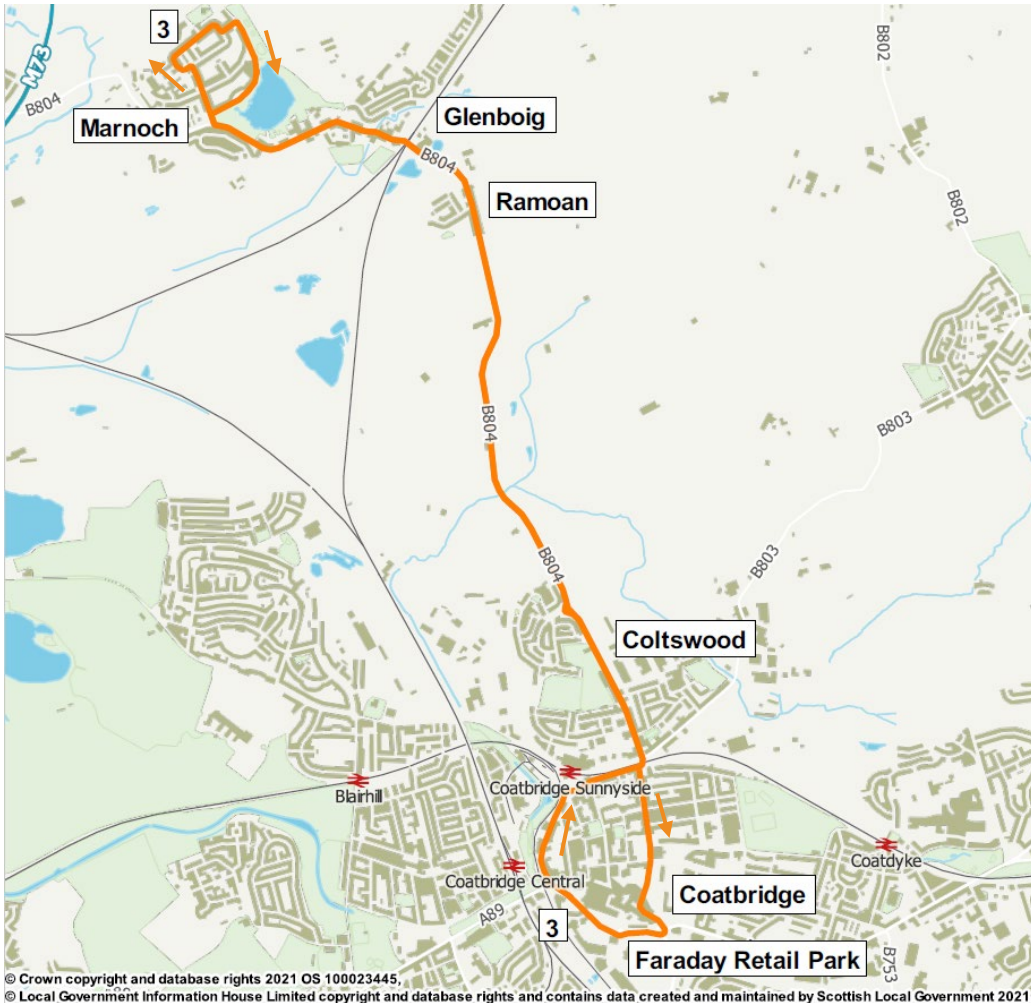

**Bus Timetable**  
From 17 July 2022

**3**

**Marnoch  
Glenboig  
Coatbridge**

For more information visit [spt.co.uk](http://spt.co.uk) or alternatively, for all public transport enquiries, call:

© Crown copyright and database rights 2021 OS 100023445.  
© Local Government Information House Limited copyright and database rights and contains data created and maintained by Scottish Local Government 2021.

**Return** from **South Circular Road, Coatbridge** via Sunnyside Road, Coltswood Road, Gartliston Road, Coatbridge Road, Glenboig Main Street, Gainside Road, The Oval, East Gate Road to **Marnoch Drive, Glenboig**.