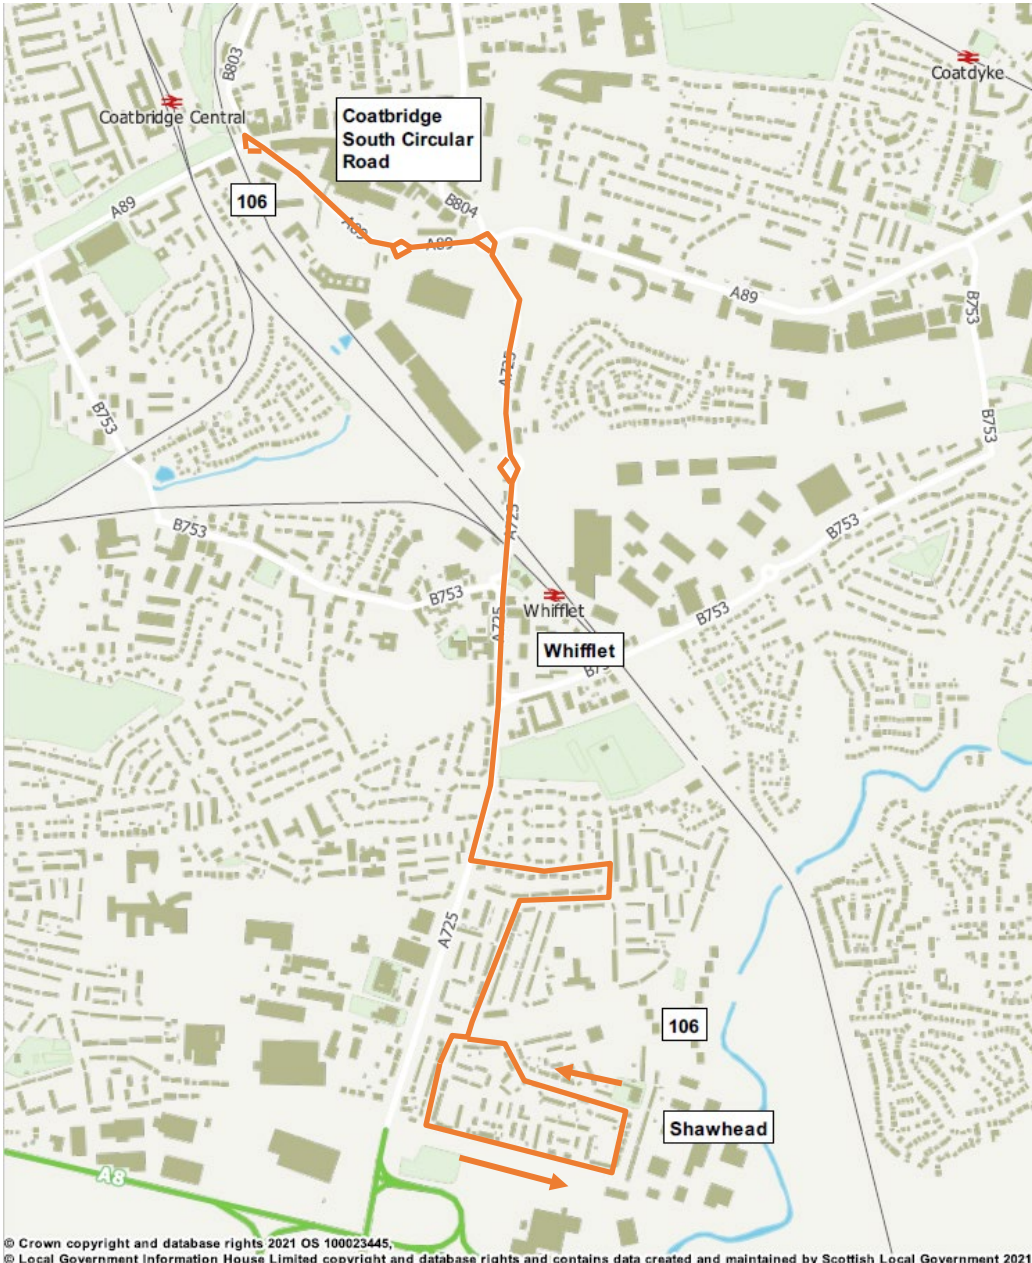

Whilst every effort will be made to adhere to the scheduled times, the Partnership disclaims any liability in respect of loss or inconvenience arising from any failure to operate journeys as published, changes in timings or printing errors.

Bus Timetable
From 17 July 2022

106

Shawhead Whifflet Coatbridge

For more information visit spt.co.uk
Alternatively, for all public transport enquiries, call:

© Crown copyright and database rights 2021 OS 100023445.
© Local Government Information House Limited copyright and database rights and contains data created and maintained by Scottish Local Government 2021.

If you have any comments or suggestions about the service(s) provided please contact:

SPT
Bus Operations
131 St. Vincent St
Glasgow G2 5JF

t 0345 271 2405
0141 333 3690
e bus@spt.co.uk

United Coaches Ltd.
108 High Street
Newarthill
Motherwell

ML1 5JH
t 01698 200 166

This service is operated by United Coaches Ltd on behalf of SPT.