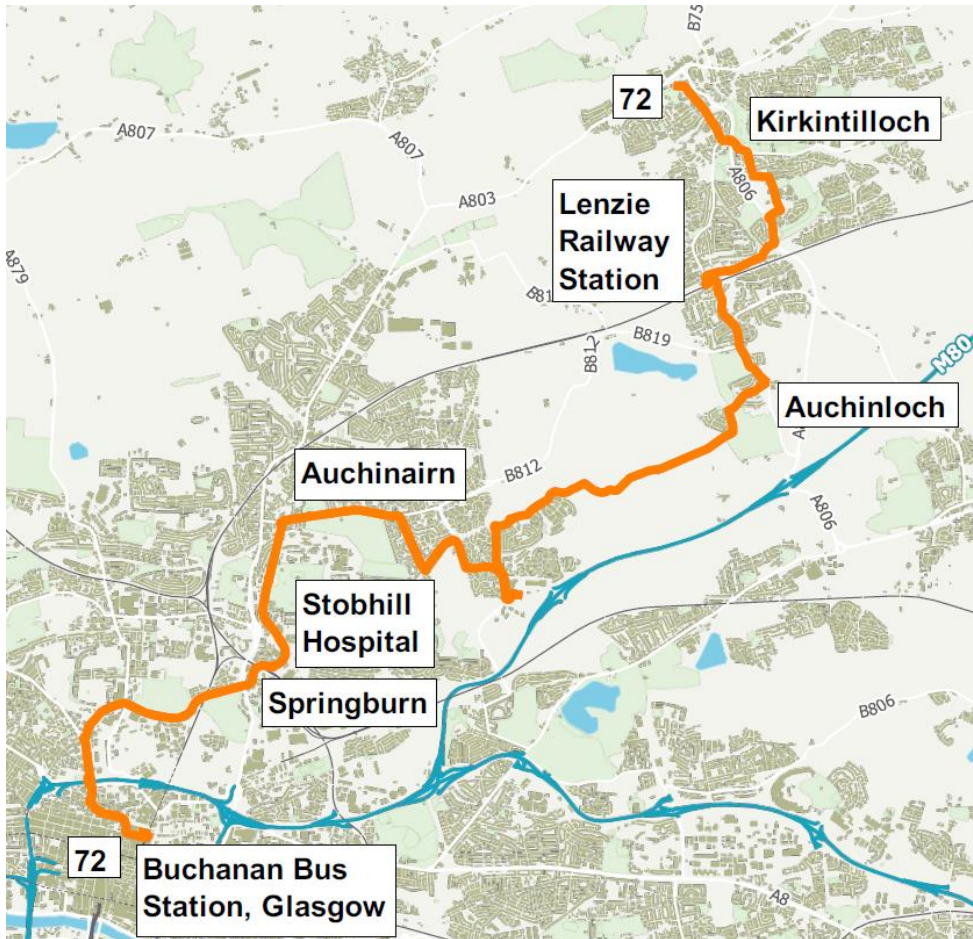

Whilst every effort will be made to adhere to the scheduled times, the Partnership disclaims any liability in respect of loss or inconvenience arising from any failure to operate journeys as published, changes in timings or printing errors.

Bus Timetable
From 8 August 2021

72

Kirkintilloch
Lenzie
Auchinloch
Robroyston
Springburn
Glasgow