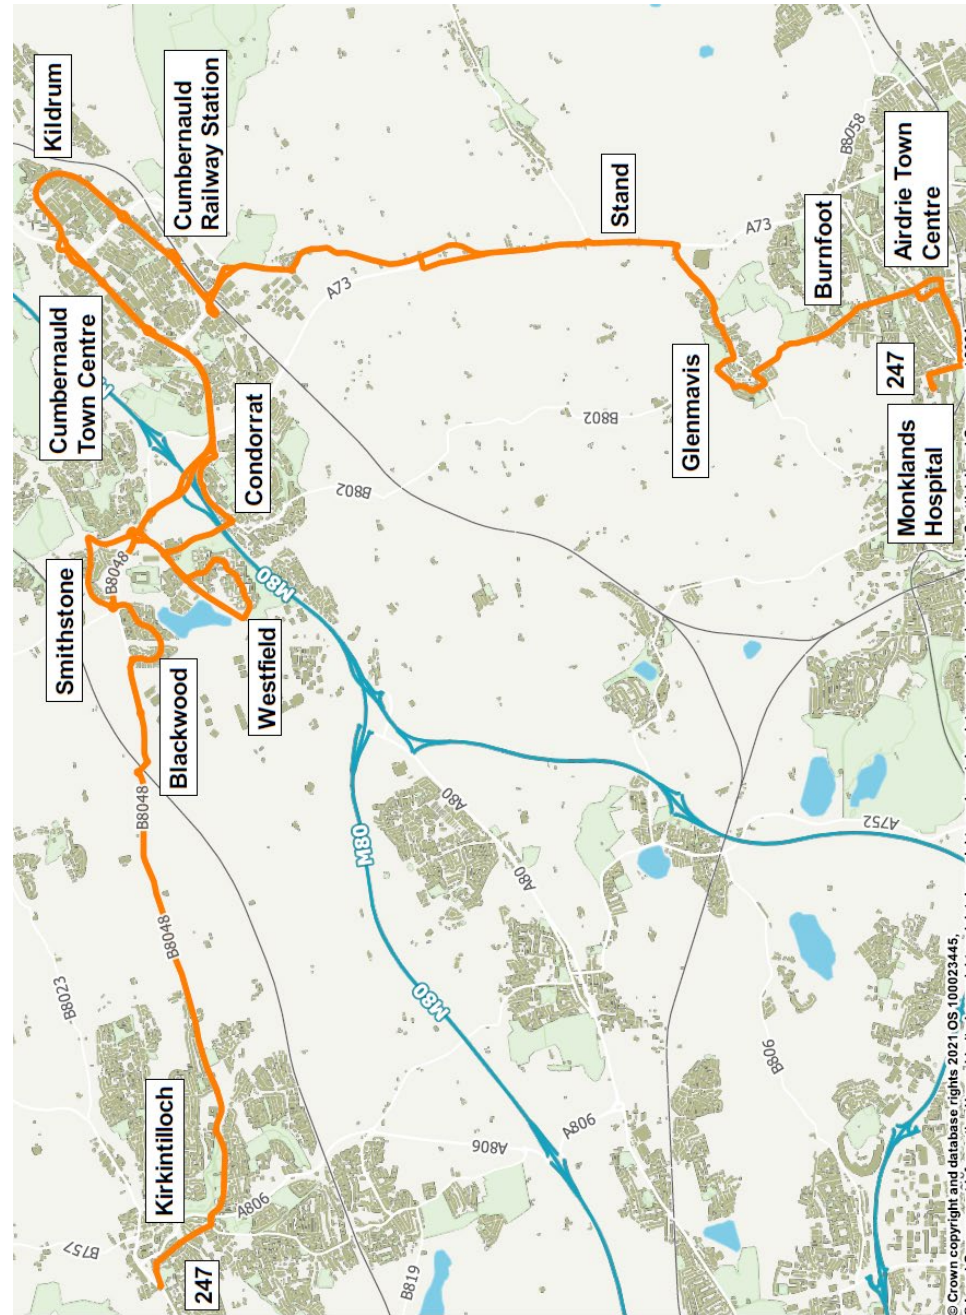

Fare table Service 247

Adult single fares £	Child Single Fares (from 5th to 16th birthday)
Monklands Hospital	Children under school age travel free
1.10 Airdrie Town Centre	Childs single fares at half the adult fare rounded up to the next 5 pence
1.35 0.90 Burnfoot	
1.70 1.10 1.10 Golfhill	
1.95 1.95 1.70 1.35 Glenmavis	
2.15 2.00 1.95 1.95 1.35 Stand	
2.50 2.20 2.20 2.00 1.95 Luggiebank	
2.95 2.85 2.85 2.50 2.20 2.15 1.35 Cumbernauld Train Station	
3.10 2.95 2.95 2.85 2.50 2.20 1.95 1.35 Kildrum	
3.15 3.10 3.10 2.95 2.85 2.50 2.00 1.95 1.10 Cumbernauld - ASDA	
3.15 3.10 3.10 2.95 2.85 2.50 2.00 1.95 1.70 0.90 Cumbernauld - Town Centre	
3.15 3.15 3.15 3.10 2.95 2.85 2.15 2.00 1.95 1.70 1.10 Greenfaulds	
3.30 3.15 3.15 3.10 2.95 2.20 2.15 1.95 1.95 1.70 1.10 Condorrat	
3.30 3.30 3.30 3.15 3.15 3.10 2.50 2.20 2.15 2.00 1.95 1.35 Westfield	
3.55 3.55 3.30 3.30 3.30 3.15 2.95 2.50 2.20 2.15 2.00 1.95 1.70 Craiglinn Interchange / Smithstone	
3.30 3.30 3.30 3.15 3.10 2.85 2.20 2.15 2.00 2.00 1.95 1.35 1.10 1.35 Blackwood	
4.25 4.00 4.00 3.55 3.30 3.15 3.10 2.85 2.50 2.50 2.20 2.15 2.15 2.15 2.00 Waterside Road @ Oxgang	
4.25 4.25 4.00 4.00 3.55 3.30 3.15 3.10 2.95 2.95 2.85 2.50 2.50 2.50 2.20 1.70 Kirkintilloch	

FARES ARE CORRECT AT JUNE 2018 - MAY BE SUBJECT TO CHANGE

Whilst every effort will be made to adhere to the scheduled times, the Partnership disclaims any liability in respect of loss or inconvenience arising from any failure to operate journeys as published, changes in timings or printing errors.

Bus Timetable
From 17 July 2022

247

Kirkintilloch Cumbernauld Monklands Hospital

For more information visit spt.co.uk

Alternatively, for all public transport enquiries, call:

If you have any comments or suggestions about the service(s) provided please contact:

This service is operated by Canavan Travel Ltd on behalf of SPT.

SPT
Bus Operations
131 St. Vincent St
Glasgow G2 5JF
t 0345 271 2405
0141 333 3690
e bus@spt.co.uk

Canavan Travel Ltd
4 Arches
Auchinstarry Road
Croy
G65 9SG
t 01236 822 600