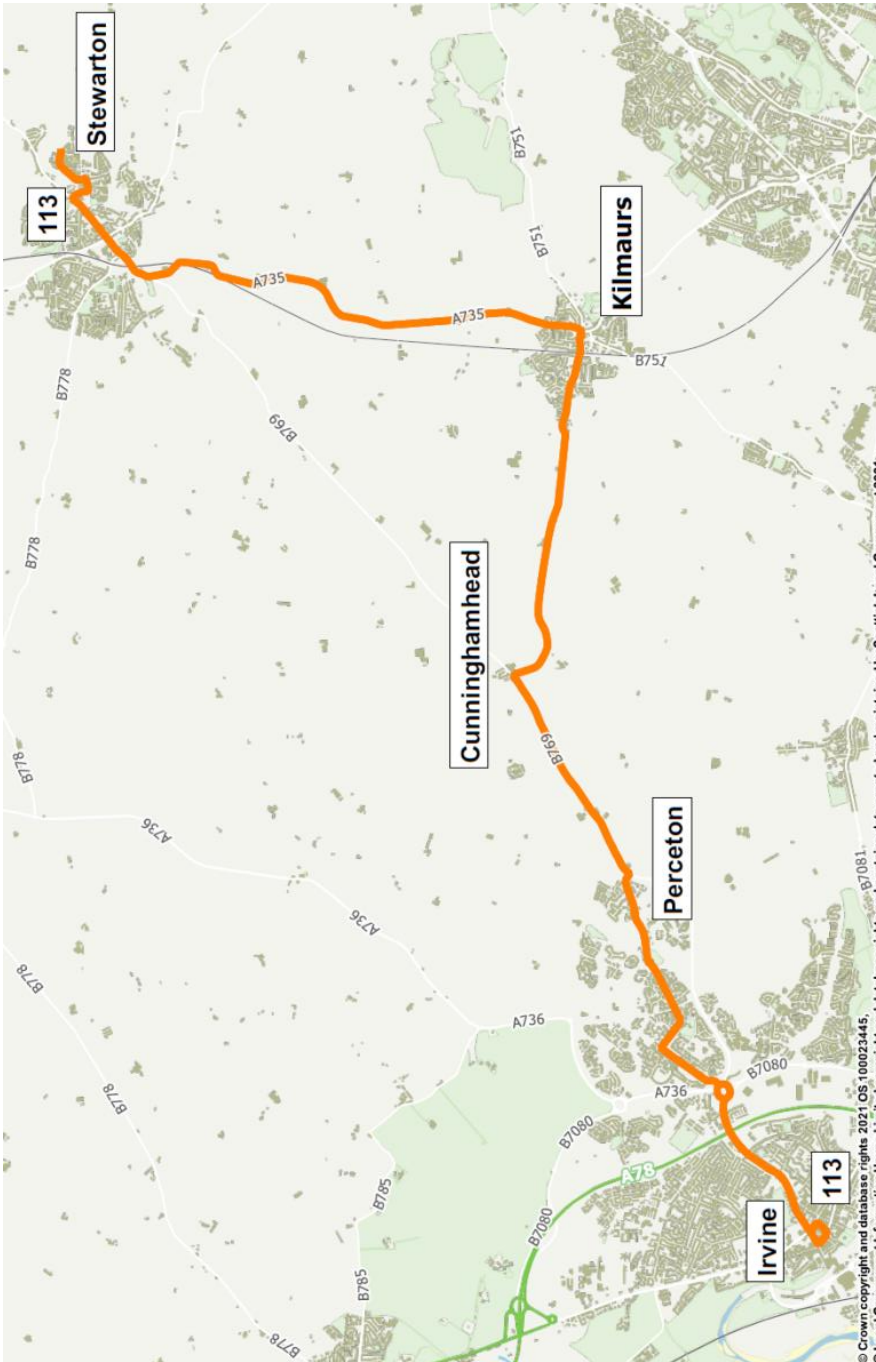

Bus Timetable
From 14 July 2020

113

**Irvine
Kilmaurs
Stewarton**

For more information visit spt.co.uk or alternatively, for all public transport enquiries, call:

If you have any comments or suggestions about the service(s) provided please contact:

Route service 113: From **Irvine**, Bank Street, Manson Road, Stanecastle Roundabout, Stanecastle Road, Lochlibo Road, Girdle Toll, Perceton, B769, Cunninghamhead, unclassified road to Kilmaurs, Irvine Road, Main Street, Townhead, A735, Stewarton, Lainshaw Street, Main Street, High Street, Old Mill View, Robertland Rigg, Jubilee Drive to Robertland **Terminus, Stewarton.**

Return from Stewarton, Robertland Terminus via Jubilee Drive, Robertland Rigg, Old Mill View, High Street, Main Street, Lainshaw Street then via outward route reversed to Irvine Bank Street, East Road, High Street to **Irvine**, Bank Street.