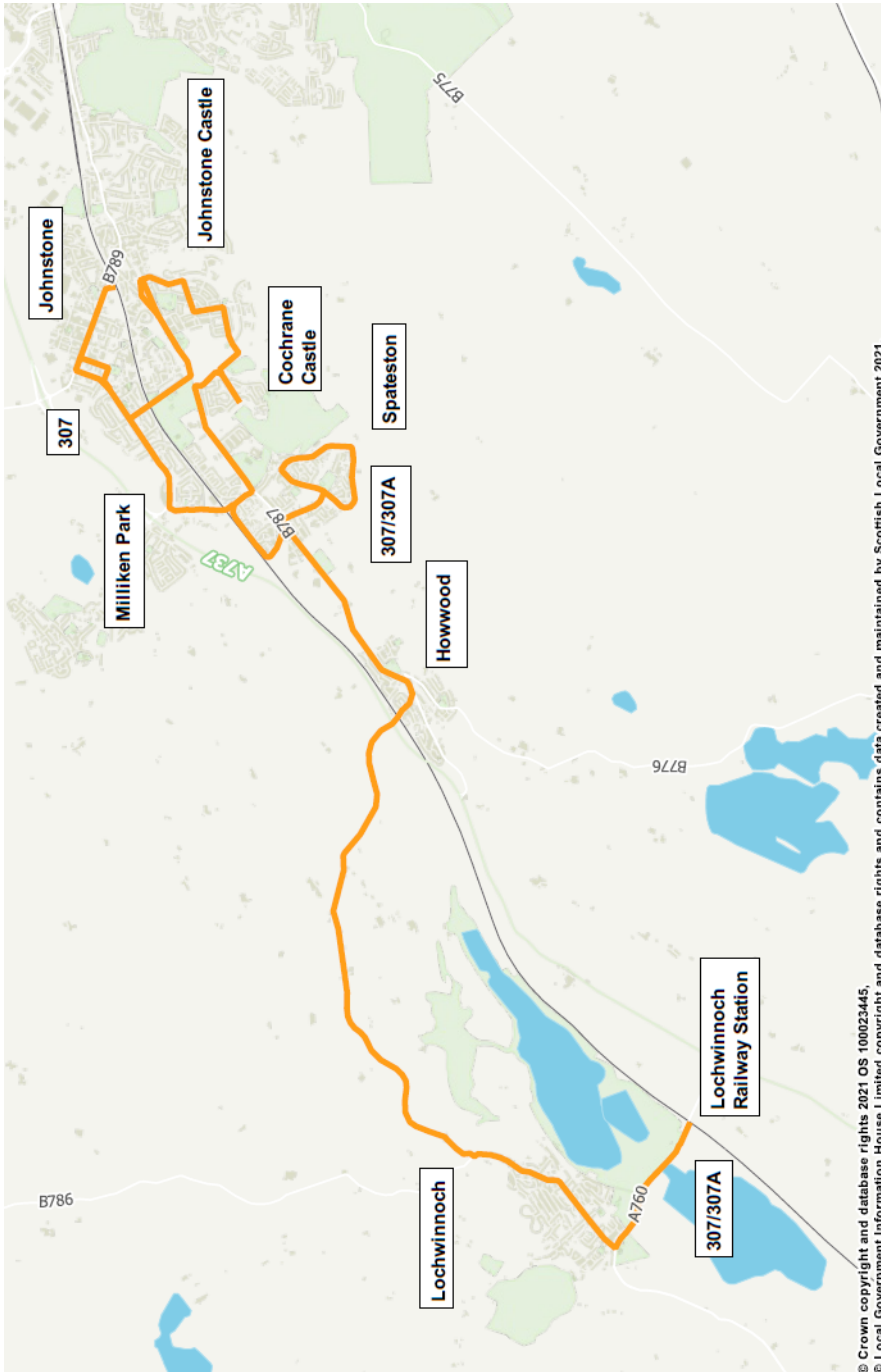

© Crown copyright and database rights 2021 OS 10002445.
© Local Government Information House Limited copyright and database rights and contains data created and maintained by Scottish Local Government 2021.