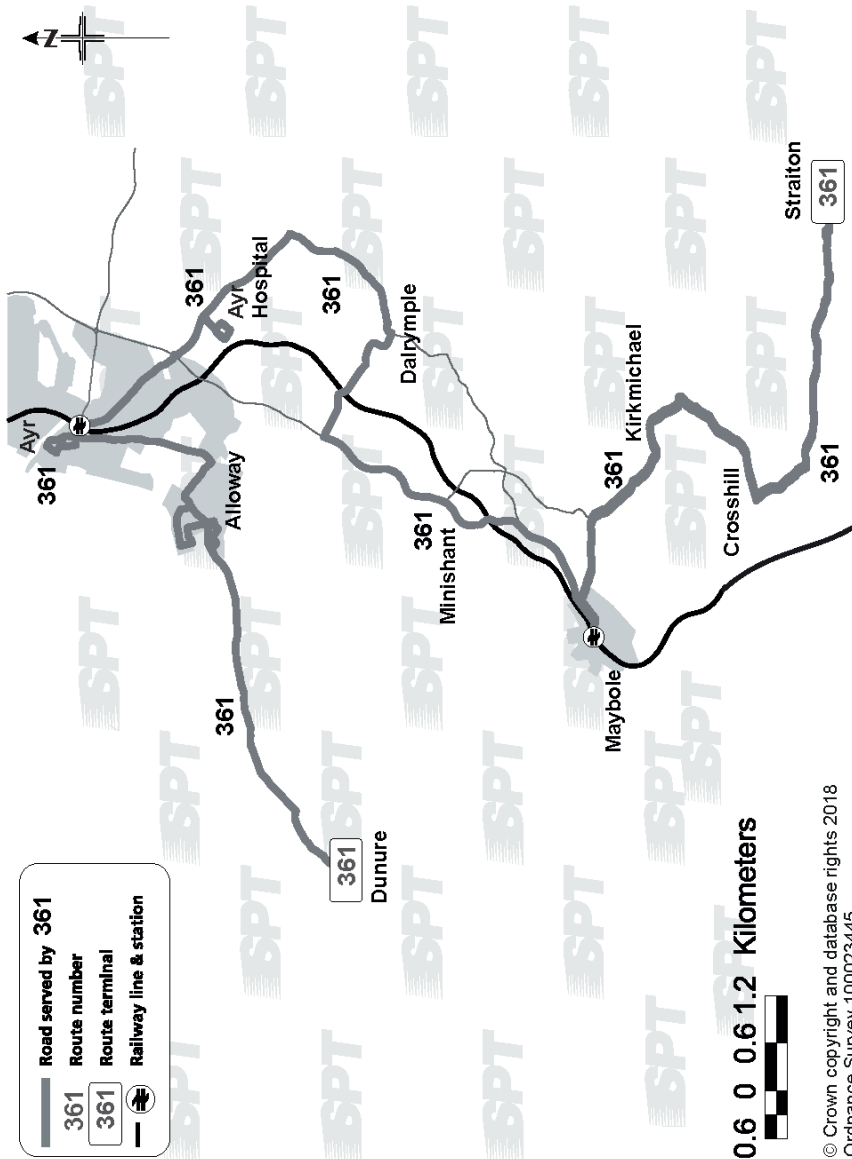

Route Service 361: From **Straiton** via Main Street, B741, unclassified road, Crosshill, Dalhowan Street, Kirkmichael Road, unclassified road, B7045, Straiton Road, Kirkmichael, Maybole Road, B7045, Kirkmichael Road, Maybole, Cassillis Road, Culzean Road, Greenside, Culzean Road, Cassillis Road, A77, Minishant, Main Road, A77, B7034, Dalrymple, Garden Street, Barbieston Road, Burnton Road, B742, A713, access road (anticlockwise) to Ayr Hospital grounds, A713, Dalmellington Road, Castlehill Road, A70, Parkhouse Street, Beresford Terrace, Alloway Street, High Street, New Bridge Street, Sandgate, Boswell Park, Carrick Street Ayr, Dalblair Road, Burns Statue Square, Parkhouse Street, Beresford Terrace, Carrick Road, Monument Road, B7024, Alloway, Greenfield Avenue, Doonfoot, Dunure Road, A719, Dunure, Station Road to **Dunure, Kennedy Drive** turning circle.

Journeys via **Doonfoot, Greenan Road** (coded **A**) operate via normal route to Dunure Road, then via Scaur O'Doon Road, Greenan Road, Greenan Way, Abbots Way, Earls Way, Longhill Avenue, Cairnsmore Drive, Newark Crescent, Crossburn, Browncarrick Drive, Dunure Road, then via normal route.

Journeys via Doonfoot, Greenan Road (coded **A**) operate via normal route to Dunure Road then via Dunure Road, Browncarrick Drive, Crossburn, Newark Crescent, Cairnsmore Drive, Longhill Avenue, Earls Way, Abbots Way, Greenan Way, Greenan Road, Scaur O'Doon Road to Dunure Road, then normal route.

Code	A	A	A	A	A	A	A	A	A
Dunure, Kennedy Dr	1040	1140	1240	1340	1440	1540	1640	1740	1840
Craig Tara	1045	1145	1245	1345	1445	1545	1645	1745	1845
Doonfoot, Greenan Rd	1052	1152	1252	1352	1452	1552	1652	1752	1852
Alloway, Burns Cottage	1056	1156	1256	1356	1456	1556	1656	1756	1856
Ayr, Carrick St	1108	1208	1308	1408	1508	1608	1708	1808	1908