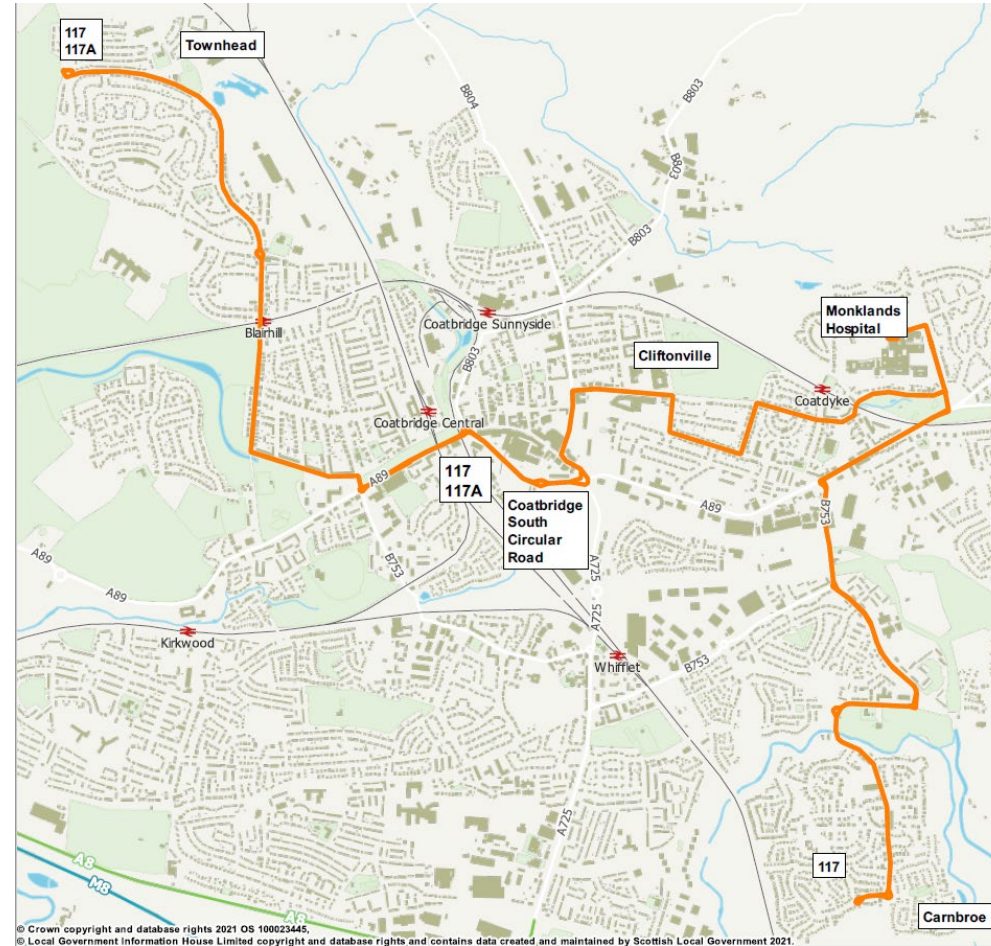

Bus Timetable
From 17 July 2022

117 117A

Townhead
Coatbridge
Monklands
Hospital
Cambroo

For more information visit spt.co.uk or alternatively, for all public transport enquiries, call:

If you have any comments or suggestions about the service(s) provided please contact:

This service is operated by McNair's Coaches and Craig's of Cumbernauld on behalf of SPT.

SPT
Bus Operations
131 St. Vincent St
Glasgow G2 5JF

McNair's Coaches Ltd
30, Northburn Road
Coatbridge
ML5 2HY

Craig's of Cumbernauld
West Waterhead
Cottage
Palacerigg
Cumbernauld G67 3HT

t 0345 271 2405
0141 333 3690
e bus@spt.co.uk

t 01236 441188

t 01236 732 152

Fare table service 117/A - Revised 2024

Adult single Fares £

Cambroo

1.15	Sikeside	1.15	Monklands Hospital
1.40	0.95 Calder Street	1.40	1.15 Quarry Street
1.75	1.15 Coatdyke Fountain	1.75	1.40 1.15 Park Street
2.02	1.40 2.05 Fountain	2.05	1.75 1.15 Merrystone
2.05	2.10 2.10 2.05 Albany Street	2.10	2.10 2.05 Blairhill Station
2.10	2.25 2.10 2.10 2.05 Deveron Street	2.25	2.10 2.10 2.10 2.05 Townhead
2.25	2.25 2.10 2.10 2.05	2.30	2.25 2.10 2.10 2.05
2.30	2.25 2.10 2.10 2.05	2.30	2.25 2.10 2.10 2.05
2.30	2.25 2.10 2.10 2.05	2.30	2.25 2.10 2.10 2.05
2.60	2.30 2.25 2.10 2.10 2.05	2.60	2.30 2.25 2.10 2.10 2.05
2.60	2.30 2.25 2.10 2.10 2.05	2.60	2.30 2.25 2.10 2.10 2.05

FARES ARE CORRECT AT TIME OF PRODUCTION - MAY BE SUBJECT TO CHANGE