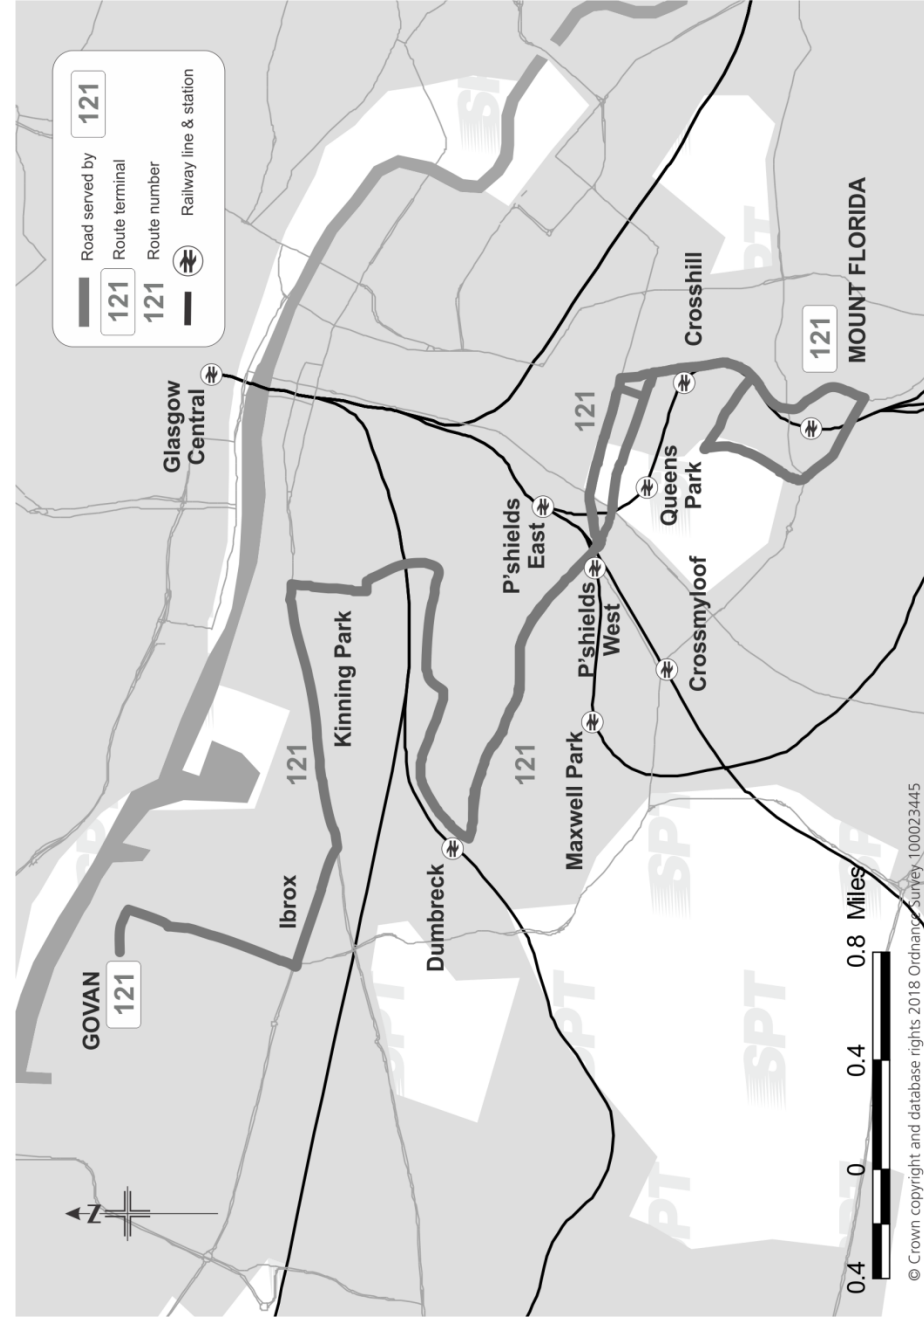

Fare table service 121	
Adult single fares £	Child Single Fares (from 5th to 16th birthday)
Govan Bus Station	Children under school age travel free
1.10 Edmiston Drive	Childs single fares at half the adult single fare rounded up to the next 5 pence
1.70 1.10 Percy Street	
1.95 1.35 1.10 Paisley Road Toll	
1.95 1.70 1.35 1.10 St Andrews Crescent	
2.15 1.95 1.95 1.70 1.35 Nithsdale Cross	
2.15 2.00 2.00 1.95 1.70 1.10 Nithdale Road at Shields Road	
2.20 2.15 2.00 1.95 1.35 0.90 Pollockshaws	
2.20 2.15 2.15 2.00 1.95 1.70 1.10 Dixon Halls or Govan Hill	
2.50 2.20 2.15 2.15 2.00 1.95 1.35 1.10 Crosshill Avenue	
2.50 2.20 2.20 2.15 2.00 1.95 1.70 1.35 0.90 Victoria Infirmary	

FARES CORRECT AT TIME OF PRODUCTION - MAY BE SUBJECT TO CHANGE

Whilst every effort will be made to adhere to the scheduled times, the Partnership disclaims any liability in respect of loss or inconvenience arising from any failure to operate journeys as published, changes in timings or printing errors.

Bus Timetable
From 02 May 2022 until 10 January 2023

121

Govan Mount Florida New Victoria Hospital

For more information visit spt.co.uk

Alternatively, for all public transport enquiries, call:

If you have any comments or suggestions about the service(s) provided please contact:

This service is operated by McGill's Bus Service Ltd. on behalf of SPT.

SPT
Bus Operations
131 St. Vincent St
Glasgow G2 5JF
t 0345 271 2405
0141 333 3690
e bus@spt.co.uk

McGill's Bus Service Ltd
99 Earnhill Road
Larkfield Industrial Est.
Greenock PA16 0EQ

t 0333 0166 162