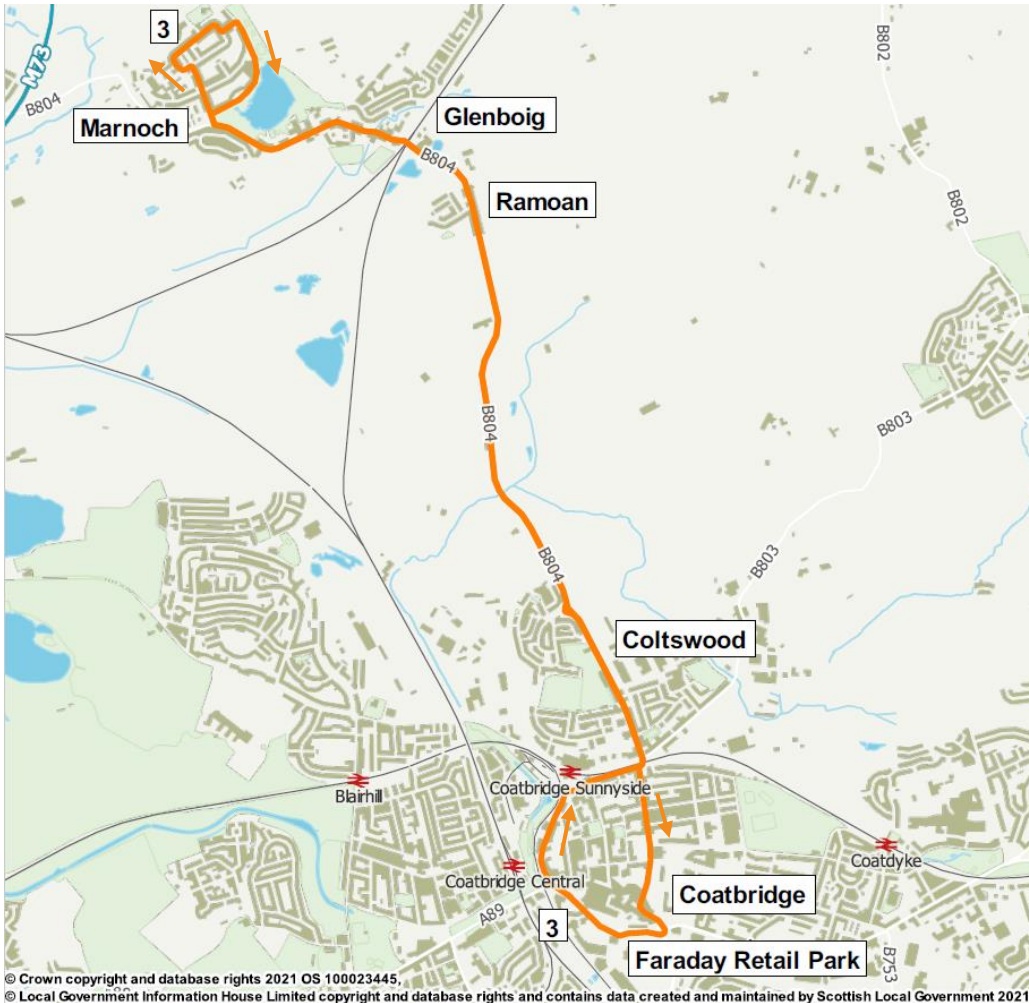

Bus Timetable
From 4 April 2022

3

Marnoch Glenboig Coatbridge

For more information visit spt.co.uk or alternatively, for all public transport enquiries, call:

© Crown copyright and database rights 2021 OS 100023445.
© Local Government Information House Limited copyright and database rights and contains data created and maintained by Scottish Local Government 2021.

Return from South Circular Road, Coatbridge via Sunnyside Road, Coltswood Road, Gartliston Road, Coatbridge Road, Glenboig Main Street, Gainside Road, The Oval, East Gate Road to **Marnoch Drive, Glenboig**.

Code

A Journey will commence from Gainside Road via The Oval, East Gate and continue along Marnoch Drive

The 24 hour clock is used throughout this guide to avoid confusion between am and pm times.

For example:
 9.00am is shown as 0900
 2.15pm is shown as 1415
 10.25pm is shown as 2225