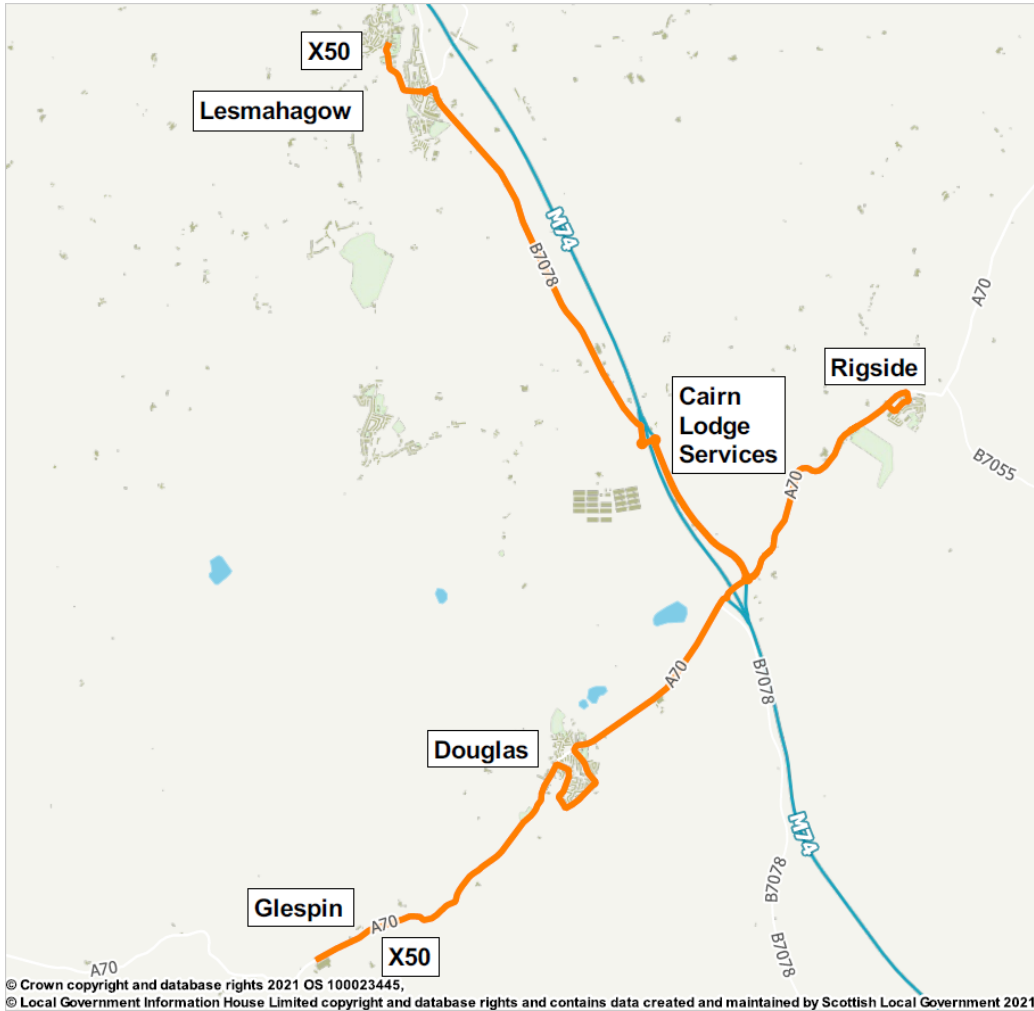

Bus Timetable
From 29 March 2020

X50

**Glespin
Douglas
Rigside
Lesmahagow**

For more information please visit spt.co.uk. or alternatively, for all public transport enquiries, call:

© Crown copyright and database rights 2021 OS 100023445,
© Local Government Information House Limited copyright and database rights and contains data created and maintained by Scottish Local Government 2021.

t 0345 271 2405
t 0141 333 3690
e bus@spt.co.uk

t 01555 773533

Route Service X50: From **Glespin** via A70 to Douglas, Addison Drive, Springhill Street, Glebe Avenue, Springhill Road, A70, Rigside, Beechgrove Street, Douglasdale Street, Mount Stuart Street, Stuart Terrace, A70 to B7078, to Lesmahagow, Balgray Road, Priory Road to **Abbeygreen Road, Lesmahagow**.

Return from Abbeygreen Road, Lesmahagow via Priory Road, Balgray Road, to Lesmahagow, B7078 to A70, Stuart Terrace, Mount Stuart Street, Douglasdale Street, Beechgrove Street, Rigside, A70, Springhill Road, Glebe Avenue, Springhill Street, Addison Drive, Douglas via A70 to **Glespin**.