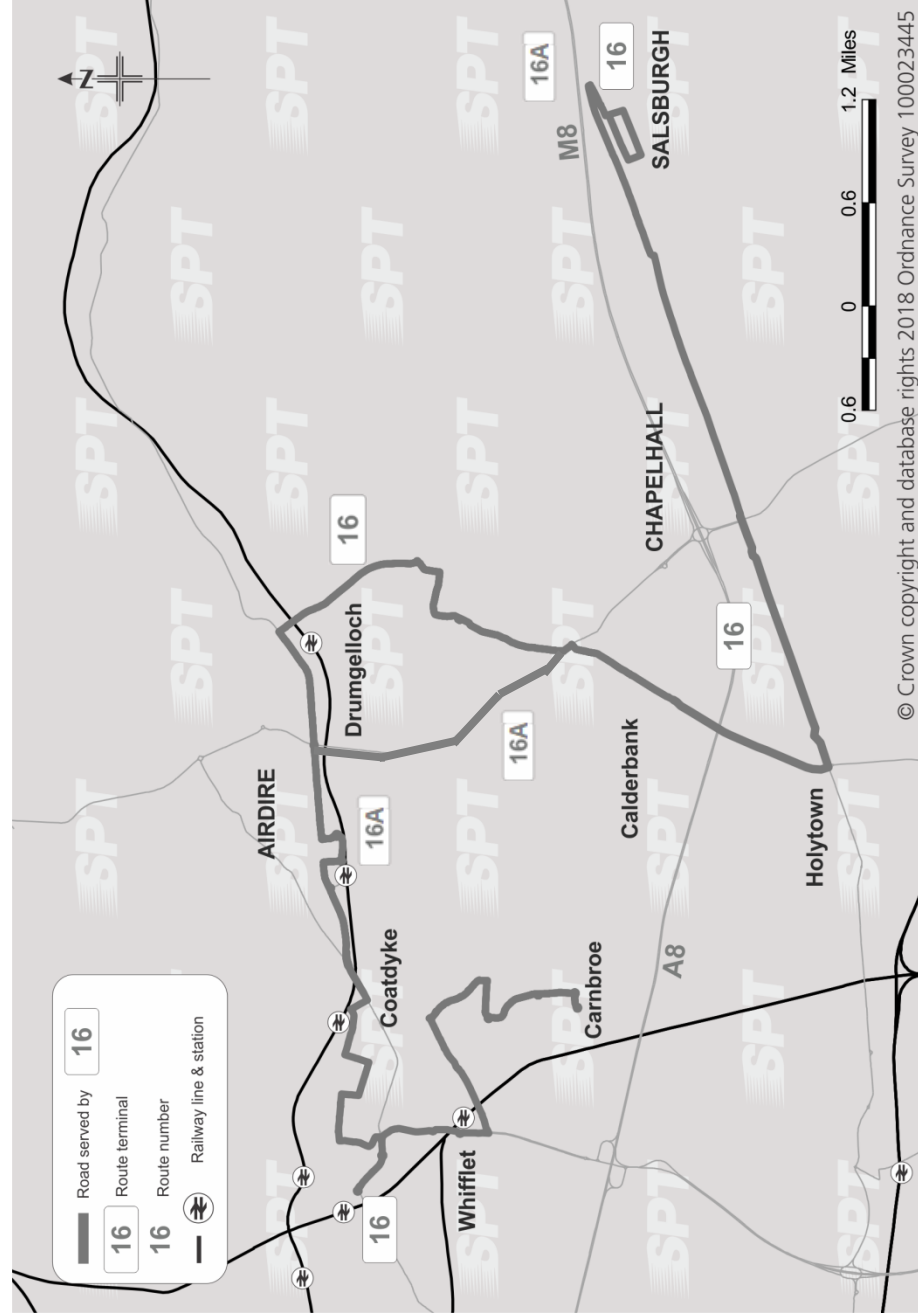

FARES ARE CORRECT AT TIME OF PRODUCTION - MAY BE SUBJECT TO CHANGE

© Crown copyright and database rights 2018 Ordnance Survey 100023445

Whilst every effort will be made to adhere to the scheduled times, the Partnership disclaims any liability in respect of loss or inconvenience arising from any failure to operate journeys as published, changes in timings or printing errors.

Bus Timetable
From 25 October 2020

16 16A

Salsburgh
Chapelhall
Airdrie
Coatbridge
Carnbroe

For more information visit spt.co.uk or alternatively, for all public transport enquiries, call:

If you have any comments or suggestions about the service(s) provided please contact:

This service is operated by McNaim's Coaches on behalf of SPT.

SPT
Bus Operations
131 St. Vincent St
Glasgow
G2 5JF

McNaim's Coaches Ltd
30, Northburn Road
Coatbridge
ML5 2HY
t 01236 441188

t 0345 271 2405
0141 333 3690
e bus@spt.co.uk