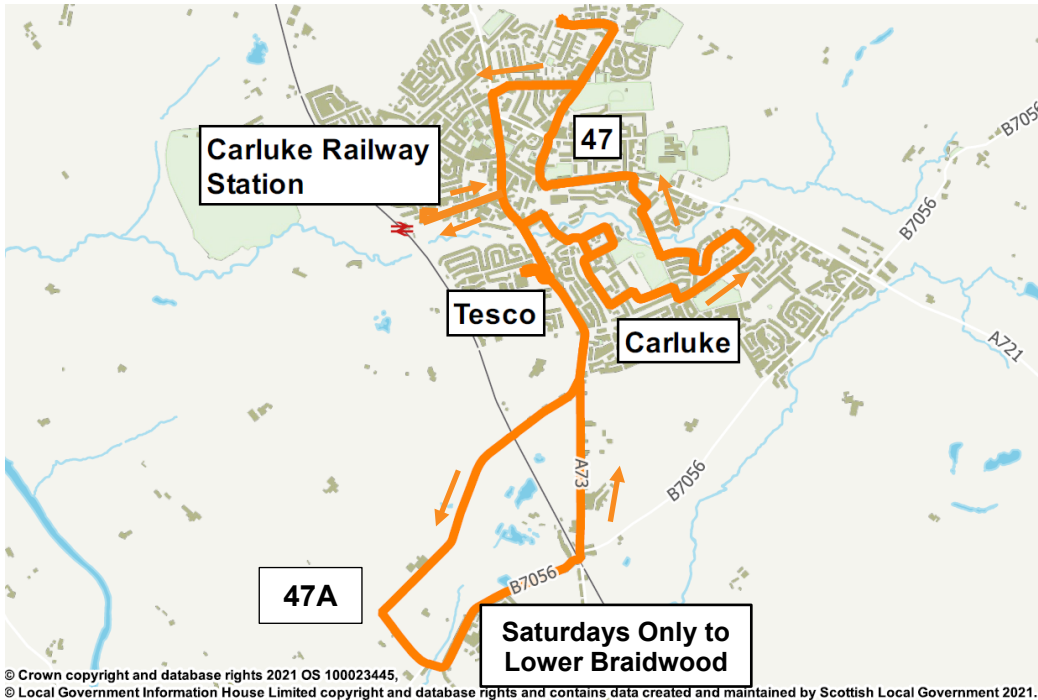

Whilst every effort will be made to adhere to the scheduled times, the Partnership disclaims any liability in respect of loss or inconvenience arising from any failure to operate journeys as published, changes in timings or printing errors.

Bus Timetable
From 17 July 2022