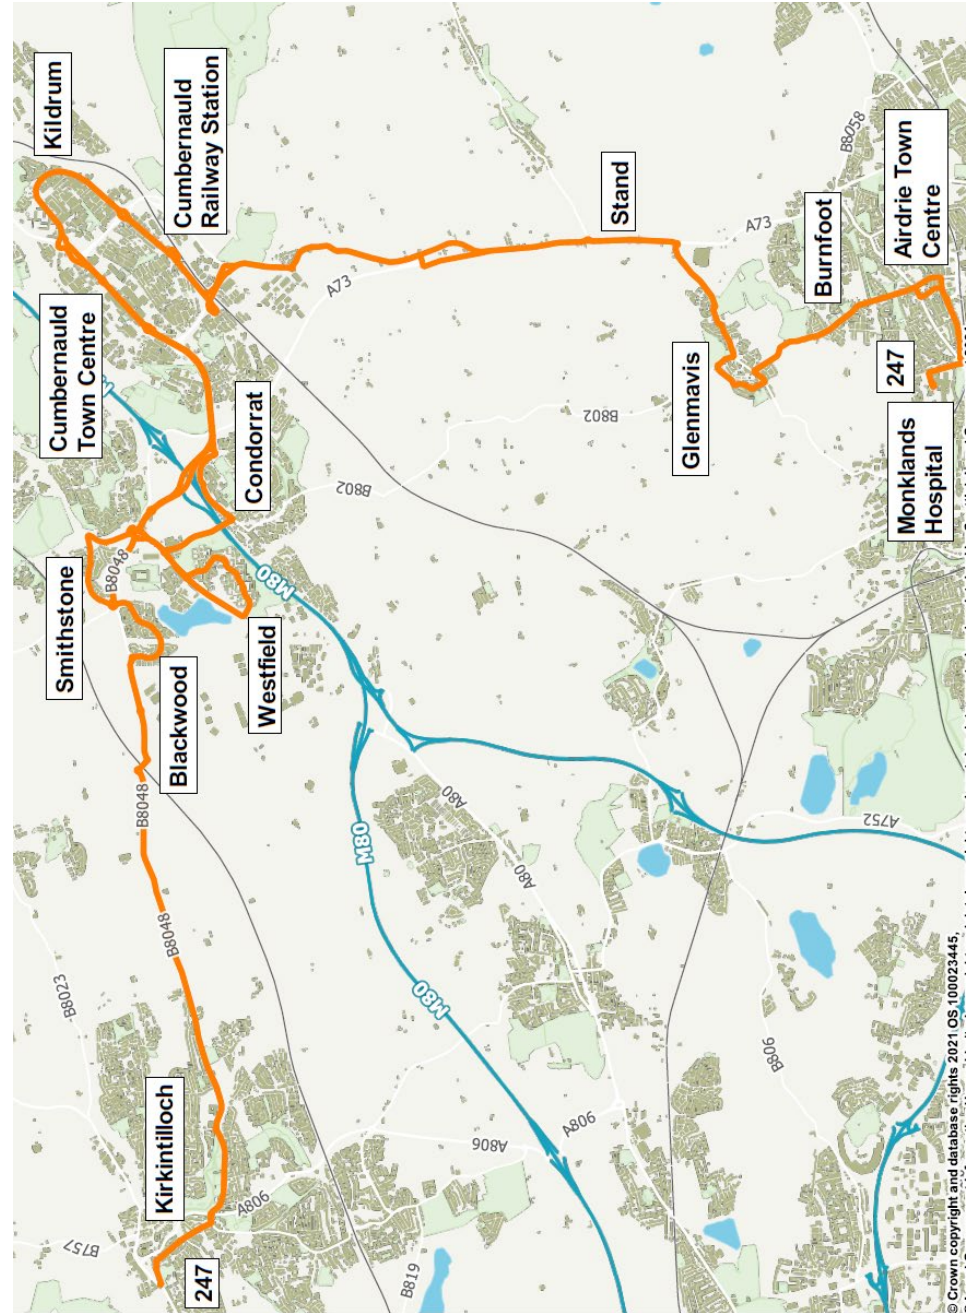

Fare table Service 247

Adult single fares £	Child Single Fares (from 5th to 16th birthday)
Monklands Hospital	Children under school age travel free
1.10 Airdrie Town Centre	Childs single fares at half the adult fare rounded up to the next 5 pence
1.35 0.90 Burnfoot	
1.70 1.10 1.10 Golfhill	
1.95 1.95 1.70 1.35 Glenmavis	
2.15 2.00 1.95 1.95 1.35 Stand	
2.50 2.20 2.20 2.00 1.95 Luggiebank	
2.95 2.85 2.50 2.20 2.15 1.35 Cumbernauld Train Station	
3.10 2.95 2.85 2.50 2.20 1.95 1.35 Kildrum	
3.15 3.10 2.95 2.85 2.50 2.00 1.95 1.10 Cumbernauld - ASDA	
3.15 3.10 2.95 2.85 2.50 2.00 1.95 1.70 0.90 Cumbernauld - Town Centre	
3.15 3.15 3.15 3.10 2.95 2.85 2.15 2.00 1.95 1.70 1.10 Greenfaulds	
3.30 3.15 3.15 3.15 3.10 2.95 2.20 2.15 1.95 1.70 1.10 Condorrat	
3.30 3.30 3.30 3.15 3.10 2.95 2.20 2.15 2.00 1.95 1.70 1.35 Westfield	
3.30 3.30 3.30 3.30 3.15 3.10 2.50 2.20 2.15 2.00 1.95 1.70 1.35 Westfield	
3.30 3.30 3.30 3.30 3.15 3.10 2.85 2.20 2.15 2.00 1.95 1.70 1.35 Blackwood	
4.25 4.00 4.00 3.55 3.55 3.30 3.15 3.10 2.85 2.50 2.50 2.20 2.15 2.00 1.95 1.70 1.35 Blackwood	
4.25 4.25 4.00 4.00 4.00 3.55 3.30 3.15 3.10 2.95 2.85 2.50 2.50 2.20 1.70 Kirkintilloch	

FARES ARE CORRECT AT JUNE 2018 - MAY BE SUBJECT TO CHANGE

Whilst every effort will be made to adhere to the scheduled times, the Partnership disclaims any liability in respect of loss or inconvenience arising from any failure to operate journeys as published, changes in timings or printing errors.

Bus Timetable
From 22 October 2023

247

Kirkintilloch Cumbernauld Monklands Hospital

For more information visit spt.co.uk

Alternatively, for all public transport enquiries, call:

If you have any comments or suggestions about the service(s) provided please contact:

This service is operated by Canavan Travel Ltd on behalf of SPT.

SPT
Bus Operations
131 St. Vincent St
Glasgow G2 5JF
t 0345 271 2405
0141 333 3690
e bus@spt.co.uk

Canavan Travel Ltd
4 Arches
Auchinstarry Road
Croy
G65 9SG
t 01236 822 600