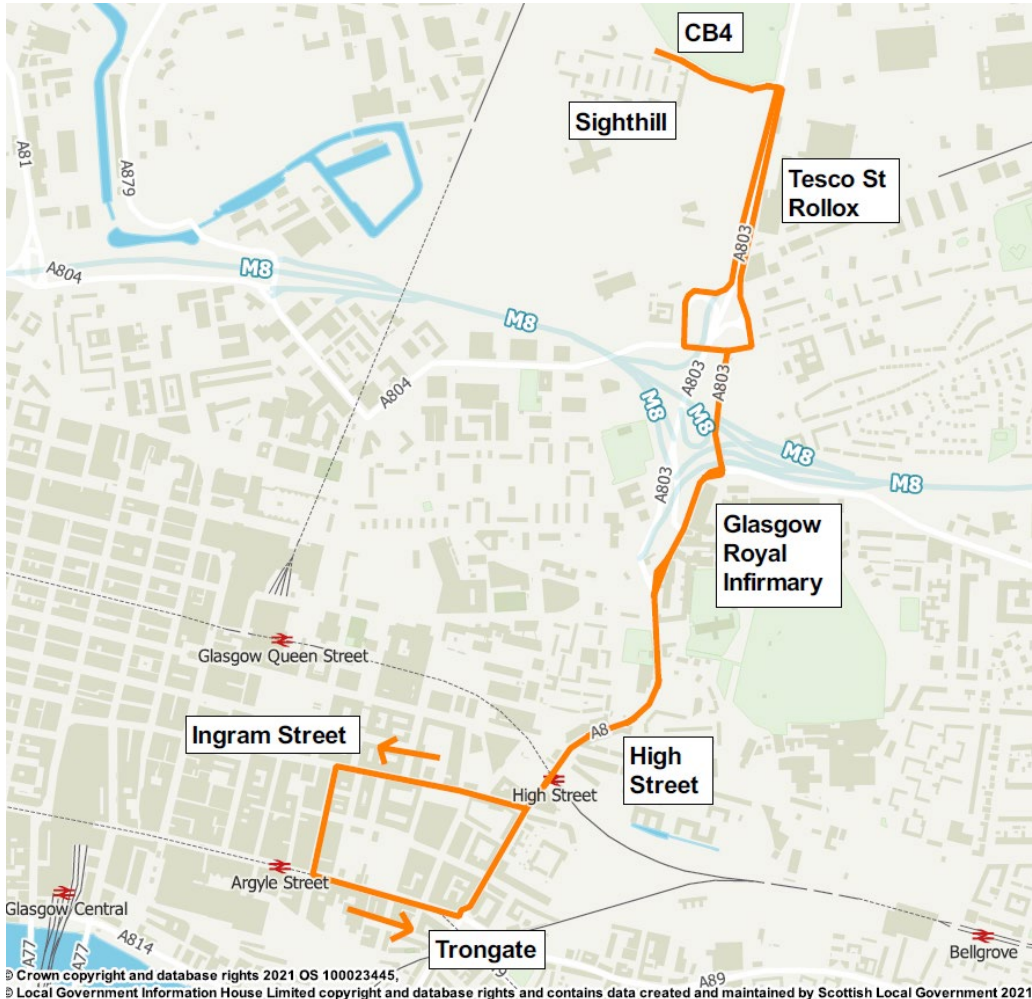

Whilst every effort will be made to adhere to the scheduled times, the Partnership disclaims any liability in respect of loss or inconvenience arising from any failure to operate journeys as published, changes in timings or printing errors.

Bus Timetable
From 23 May 2016

CB4

Sighthill Glasgow City Centre Trongate

For more information visit spt.co.uk or alternatively, for all public transport enquiries, call:

© Crown copyright and database rights 2021 OS 100023445.
© Local Government Information House Limited copyright and database rights and contains data created and maintained by Scottish Local Government 2021.

If you have any comments or suggestions about the service(s) provided please contact:

This service is operated by North Area Transport Association in partnership with SPT.

SPT
Bus Operations
131 St. Vincent St
Glasgow
G2 5JF

NATA
59 Charles Street
Royston
Glasgow
G21 2PR

† 0345 271 2405
† 0141 333 3690
e bus@spt.co.uk

† 0141 548 1565