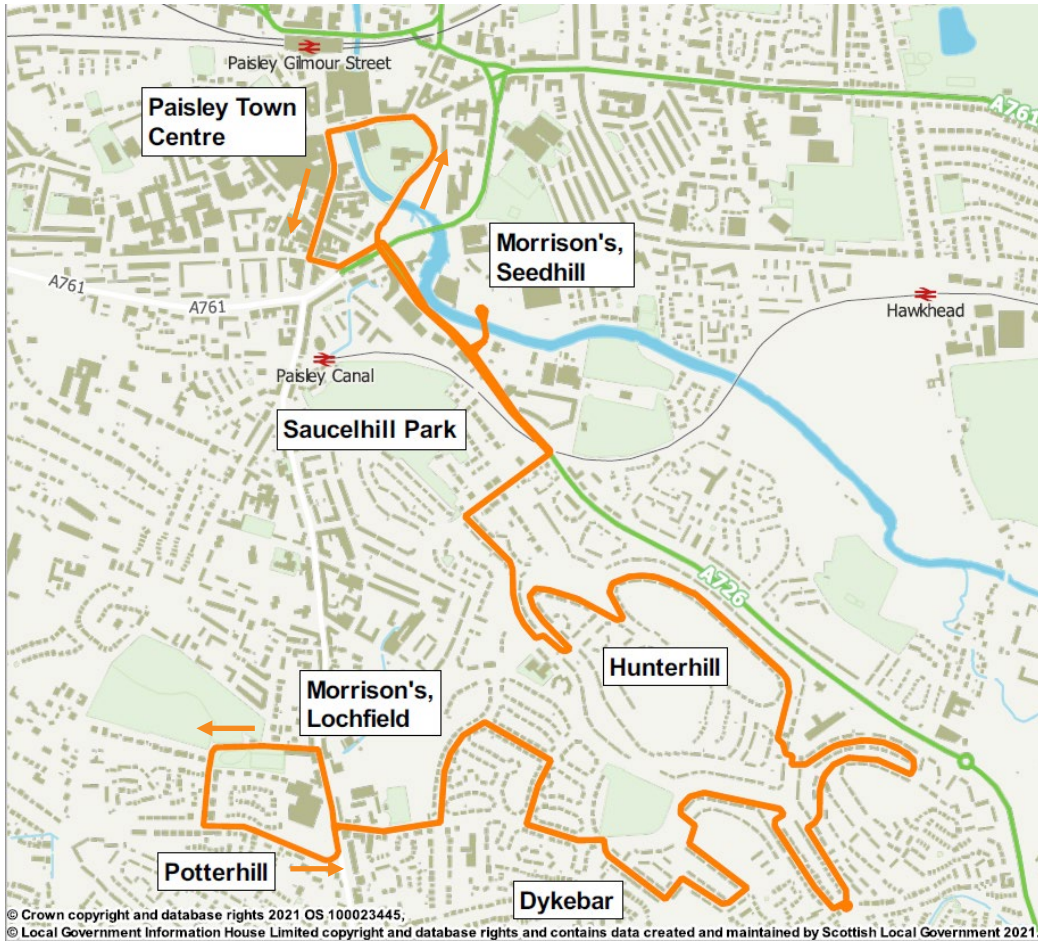

Whilst every effort will be made to adhere to the scheduled times, the Partnership disclaims any liability in respect of loss or inconvenience arising from any failure to operate journeys as published, changes in timings or printing errors.

Bus Timetable
From 17 July 2022

70

**Paisley
Seedhill
Hunterhill
Dykebar
Lochfield**

For more information visit spt.co.uk or alternatively, for all public transport enquiries, call:

© Crown copyright and database rights 2021 OS 100023445.
© Local Government Information House Limited copyright and database rights and contains data created and maintained by Scottish Local Government 2021.

If you have any comments or suggestions about the service(s) provided please contact:

SPT
Bus Operations
131 St. Vincent St
Glasgow G2 5JF

t 0345 271 2405
0141 333 3690
e bus@spt.co.uk

McColl's Travel Ltd
Block 4
Vale of Leven Ind.
Est.
Dumbarton
G82 8PD

This service is operated by McColl's Travel Ltd on behalf of SPT