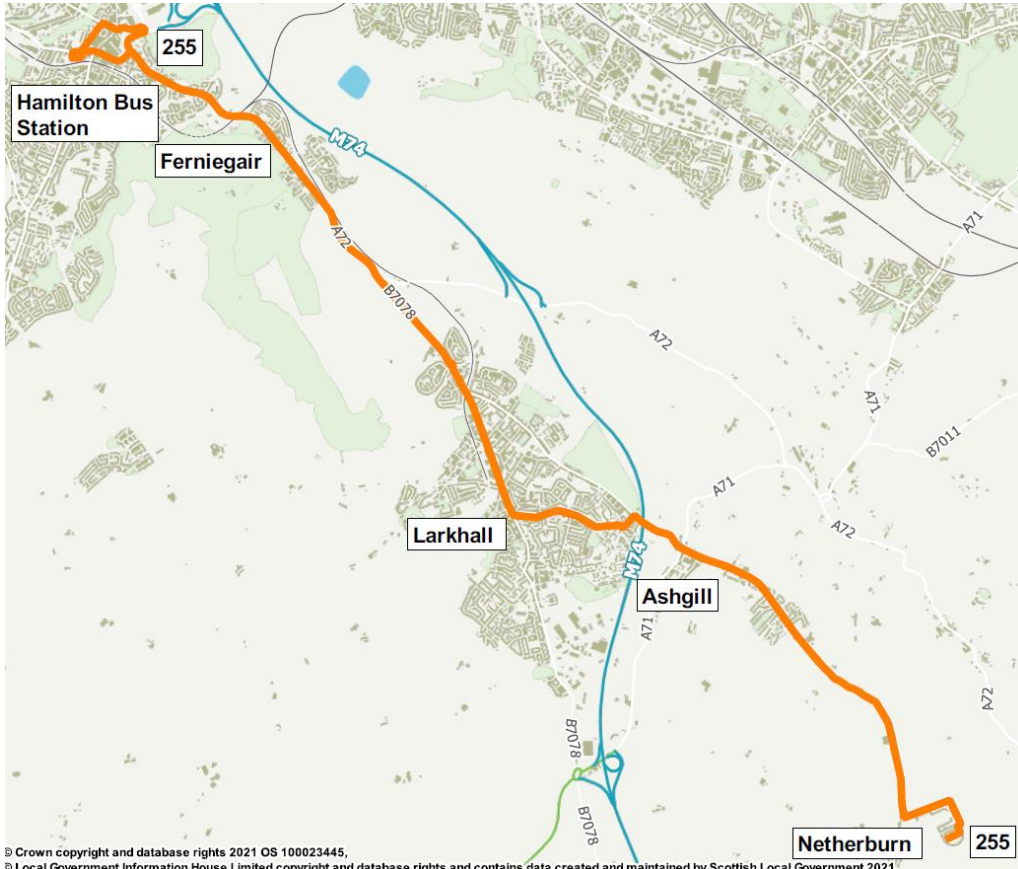

Whilst every effort will be made to adhere to the scheduled times, the Partnership disclaims any liability in respect of loss or inconvenience arising from any failure to operate journeys as published, changes in timings or printing errors.

Bus Timetable
From 16 July 2023

255

Netherburn Larkhall Hamilton

For more information visit spt.co.uk or alternatively, for all public transport enquiries, call:

© Crown copyright and database rights 2021 OS 100023445,
© Local Government Information House Limited copyright and database rights and contains data created and maintained by Scottish Local Government 2021.

If you have any comments or suggestions about the service(s) provided please contact:

This service is operated by Whitelaws Coaches on behalf of SPT

SPT
Bus Operations
131 St. Vincent St
Glasgow
G2 5JF

Whitelaws Coaches Ltd
Lochpark Industrial
Estate
Stonehouse
ML9 3LS

t 0345 271 2405
0141 333 3690
e bus@spt.co.uk

t 01698 792800