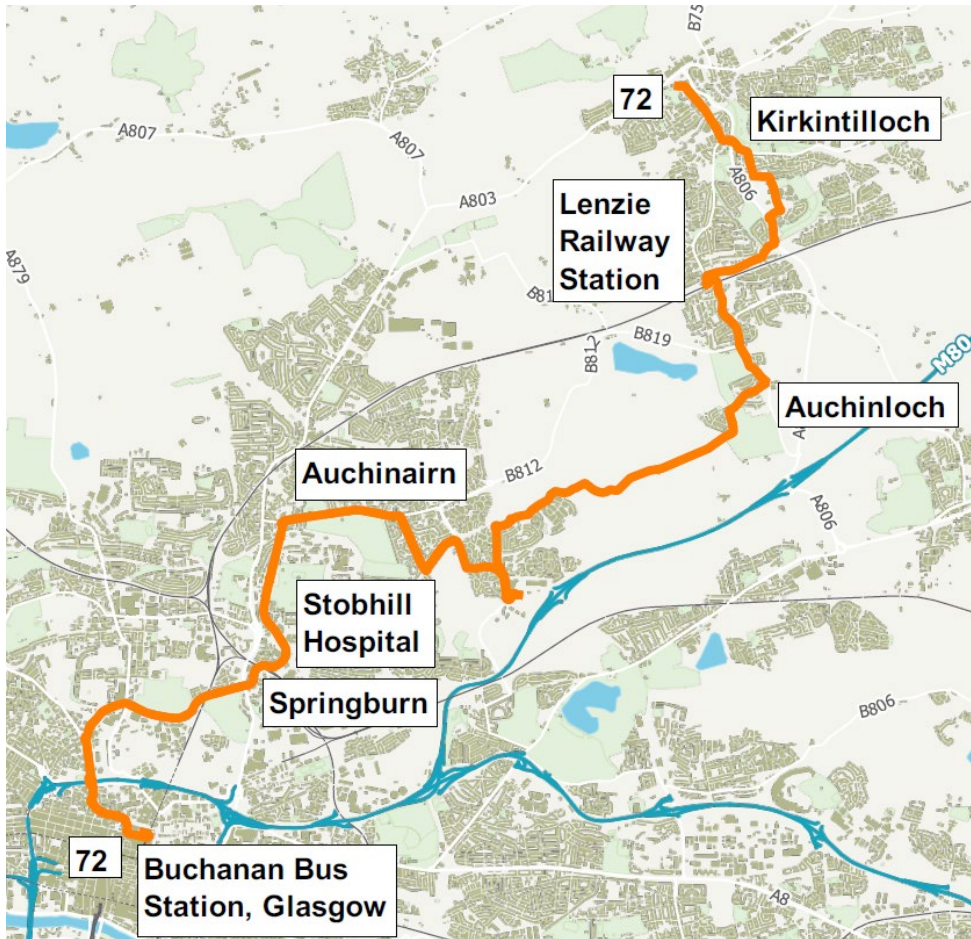

Bus Timetable
From 17 July 2022

72

Kirkintilloch
Lenzie
Auchinloch
Robroyston
Springburn
Glasgow

For more information visit spt.co.uk or alternatively, for all public transport enquiries, call:

If you have any comments or suggestions about the service(s) provided please contact:

t 01236 732 152

Route Service 72: From **Kirkintilloch** via West High Street, Cowgate, Townhead, Waterside Road, Loch Road, Woodilee Road, Kirkintilloch Road, A806, Garngaber Avenue, Kirkintilloch Road, Lenzie Station Turning Circle, Kirkintilloch Road, Auchinloch Road, Langmuirhead Road, Robroyston Road, Monument Drive, Circle Roundabout, Monument Drive, Robroyston Road, Standburn Road, Hillhead Road, Wallacewell Road, Northgate Road, Auchinairn Road, Balgrayhill Road, Atlas Road, Keppochhill Road, Possil Road, Garscube Road, Cowcaddens Road, West Nile Street, Killermont Street to **Buchanan Bus Station**.

Return from Buchanan Bus Station via Killermont Street, West Nile Street, Cowcaddens Road, Garscube Road, Possil Road, Keppochhill Road, Atlas Road, Balgrayhill Road, Auchinairn Road, Northgate Road, Wallacewell Road, Hillhead Road, Standburn Road, Robroyston Road, Monument Drive, Circle Roundabout, Monument Drive, Robroyston Road, Langmuirhead Road, Auchinloch Road, Kirkintilloch Road, Lenzie Station Turning Circle, Kirkintilloch Road, Garngaber Avenue, A806, Kirkintilloch Road, Woodilee Road, Loch Road, Waterside Road, Townhead, Cowgate, West High Street, turn at roundabout to **Kirkintilloch**, West High Street.