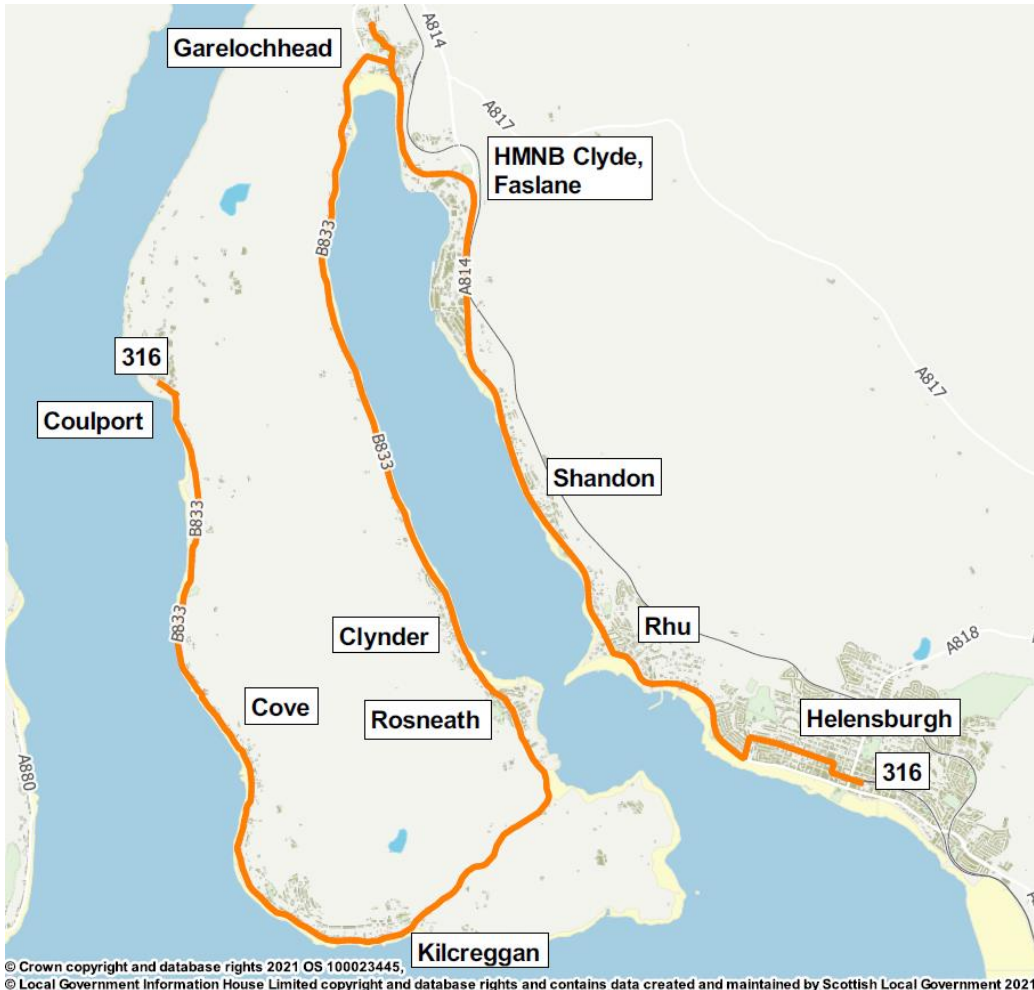

Whilst every effort will be made to adhere to the scheduled times, the Partnership disclaims any liability in respect of loss or inconvenience arising from any failure to operate journeys as published, changes in timings or printing errors.

Bus Timetable
From 11 July 2021

316

**Helensburgh
Rhu
HMNB Clyde
Garelochhead
Coulport**

For more information visit spt.co.uk

Alternatively, for all public transport enquiries, call:

If you have any comments or suggestions about the service(s) provided please contact:

This service is operated by Garelochhead Coaches partly on behalf of SPT.

SPT
Bus Operations
131 St. Vincent St
Glasgow G2 5JF

t 0345 271 2405
0141 333 3690
e bus@spt.co.uk

Garelochhead
Coaches
Woodlea Garage
Garelochhead
Helensburgh G84 0EG

t 01436 810 200