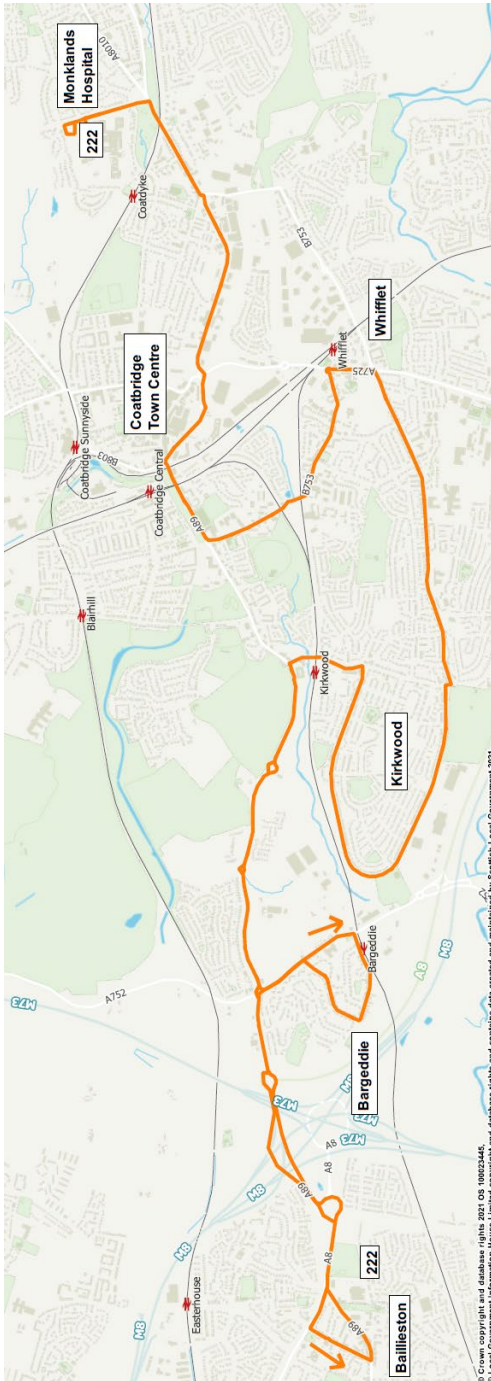

Please note that a Passenger Journey Restriction will apply between the hours 07:50 - 17:00, Monday through to Saturday. This is to preserve the existing commercial bus services provided by United Coaches.

In practical terms a passenger shall not travel on the 222 Service specifically and only between Kirkwood & South Circular Road, Coatbridge. This applies in both directions.

Passengers, as normal, can board and alight the bus (222 Service) in either area at any time, just not to travel between Kirkwood & South Circular Road, Coatbridge. This applies in both directions. This specific journey can be fulfilled using United Coaches commercial bus services.