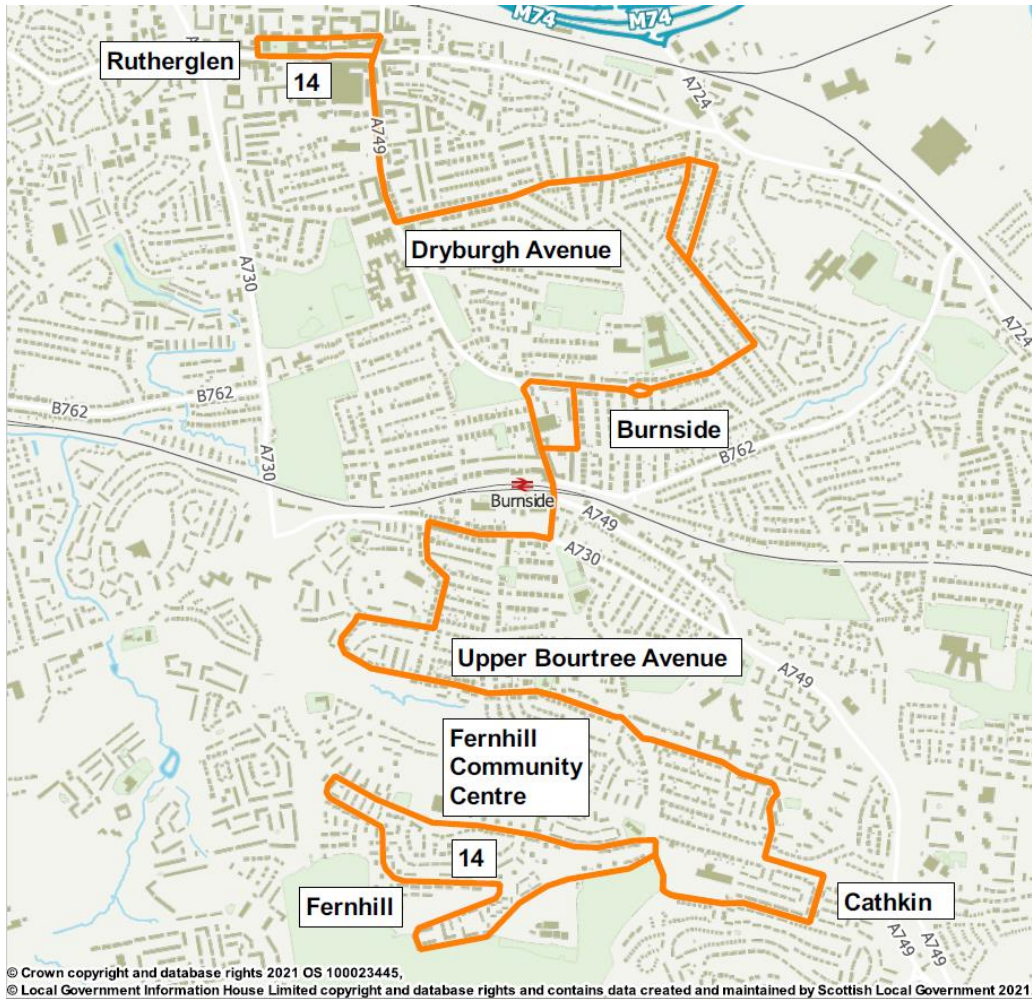

Bus Timetable
From 16 July 2018

14

Rutherglen Fernhill

For more information visit spt.co.uk

Alternatively, for all public transport enquiries, call:

If you have any comments or suggestions about the service(s) provided please contact:

Route Service 14: from **Fernhill, Castlefern Road**, via Craignure Road, Fernbrae Avenue, Burnside Road, Skye Road, Cullins Road, Cathkin Bypass, Cruachan Road, Lochbrae Drive, Burnside Road, Upper Bourtree Drive, Hillhead Avenue, Rowantree Avenue, Hillend Road, Blairbeth Road, Burnside Road, Stonelaw Road, Southhill Avenue, Springfield Park Road, Greystone Avenue, Berwick Drive, Eskdale Drive, Woodside Avenue, Dryburgh Avenue, Stonelaw Road, Farmeloan Road, King Street, Queen Street, to **Rutherglen, Main Street**.

Return from Rutherglen, Main Street, via Stonelaw Road, Dryburgh Avenue, Woodside Avenue, Richmond Drive, Berwick Drive, Greystone Avenue, Stonelaw Road, Burnside Road, Blairbeth Road, Hillend Road, Rowantree Avenue, Hillhead Avenue, Upper Bourtree Drive, Burnside Road, Lochbrae Drive, Cruachan Road, Cathkin by-pass, Cullins Road, Skye Road, Burnside Road, Fernhill Road to **Fernhill, Castlefern Road**.