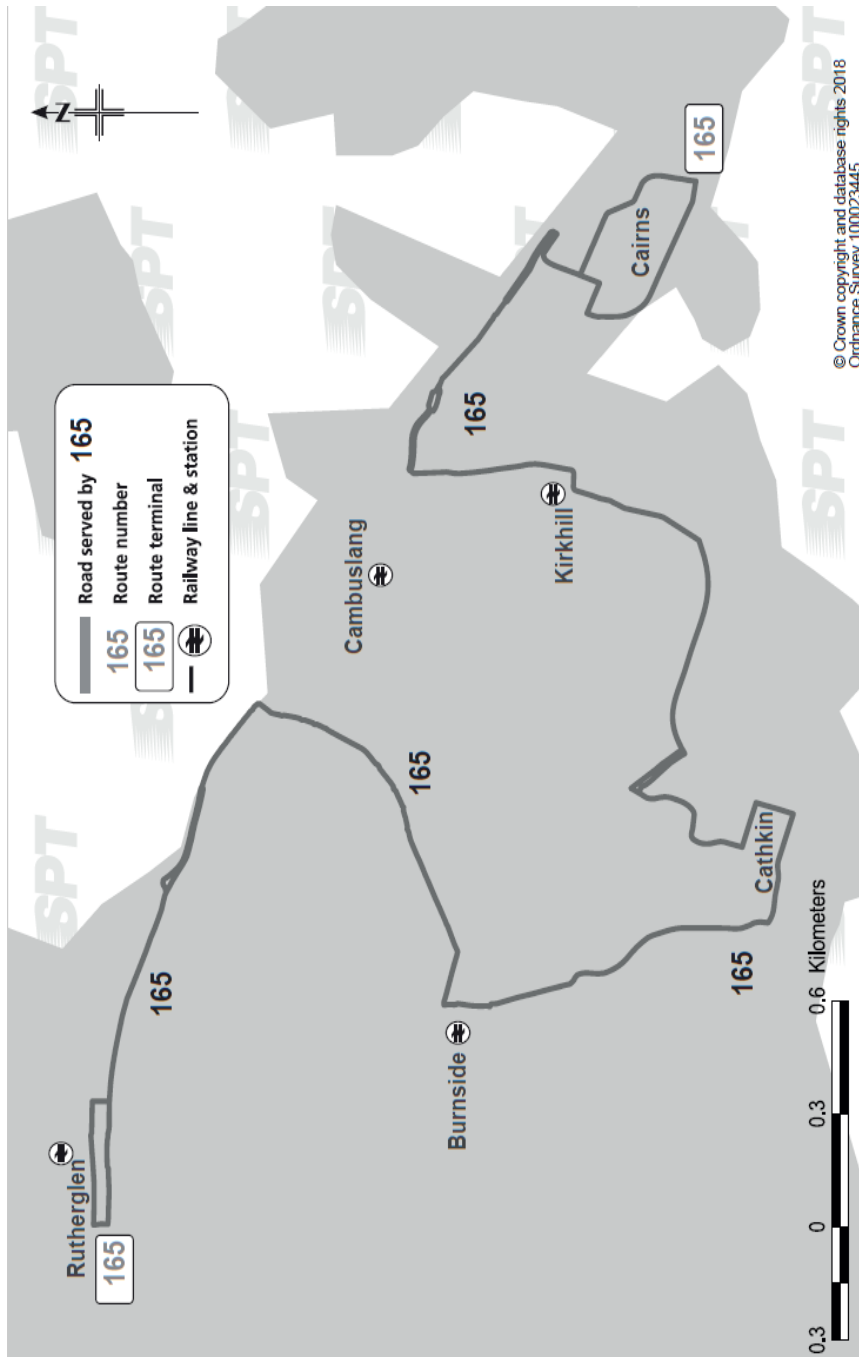

Service 165: From **Rutherglen Main Street** via Cambuslang Road, Dukes Road, Stonelaw Road, Burnside Road, Skye Road, Cuillins Road, Cathkin By Pass, Cruachan Road, East Kilbride Road, Western Road, Greenlees Road, Main Street Cambuslang, Hamilton Road, Hamilton Crescent, Rosebank Drive, Woodland Crescent, to **Cambuslang, Cairns**.

Return from **Cambuslang Cairns** via Woodland Crescent, Cairnswell Avenue, Hamilton Crescent, Hamilton Road, Main Street Cambuslang, Greenlees Road, Western Road, East Kilbride Road, Cruachan Road, Cathkin By Pass, Cuillins Road, Skye Road, Burnside Road, Stonelaw Road, Dukes Road, Cambuslang Road, Main Street Rutherglen, Caledonia Avenue, King Street, Queen Street to **Rutherglen Main Street**.