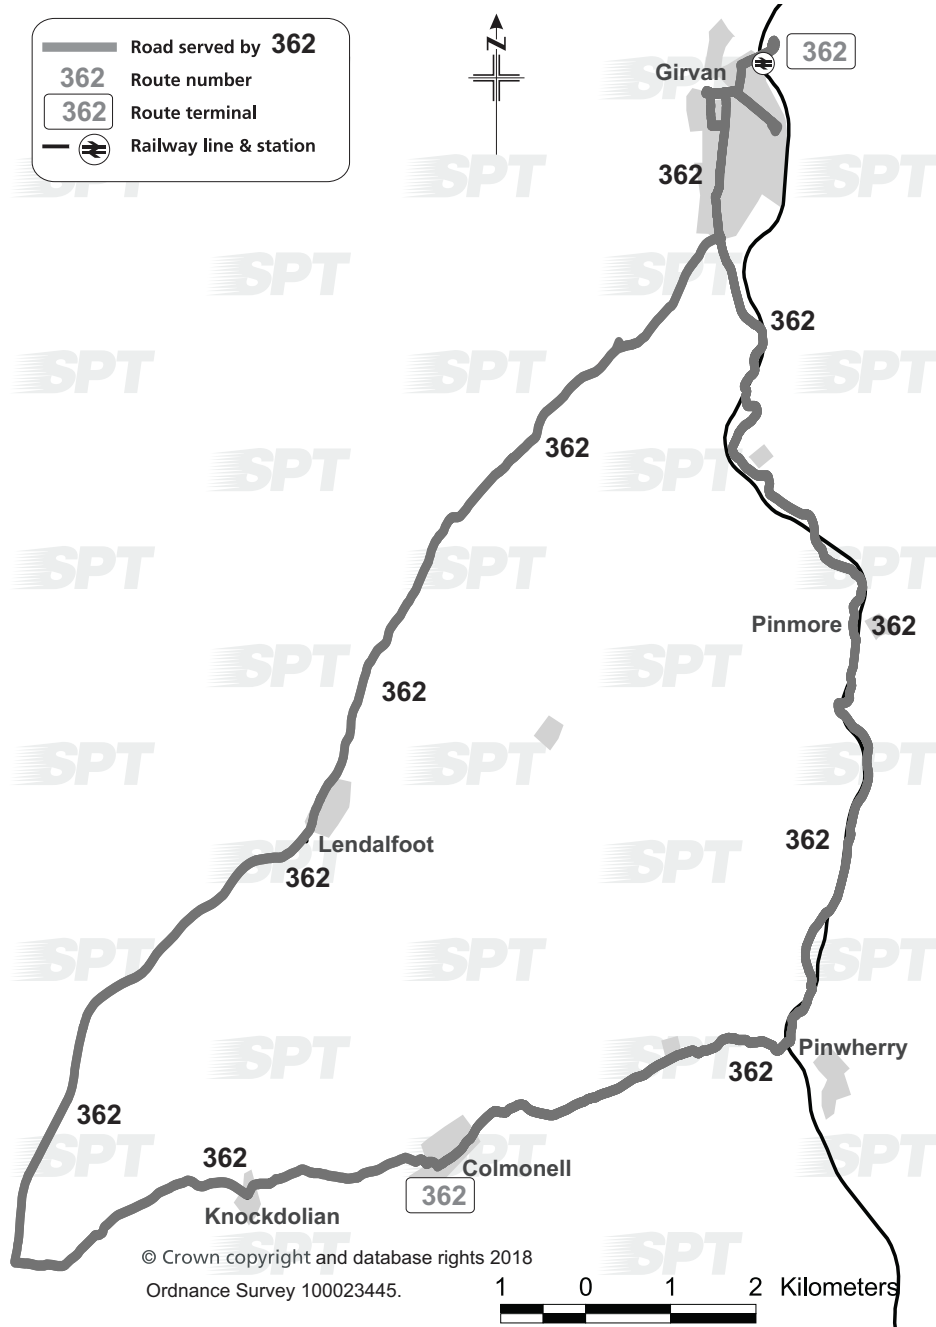

Road served by **362**
362 Route number
362 Route terminal
 Railway line & station

Ref. 6965F/07/21

Whilst every effort will be made to adhere to the scheduled times, the Partnership disclaims any liability in respect of loss or inconvenience arising from any failure to operate journeys as published, changes in timings or printing errors.

Service 362: From **Girvan Hospital** via Vicarton Street, Montgomerie Street, Hamilton Street, Knockcushan Street, Girvan Harbour, Knockcushan Street, Dalrymple Street, Glendoune Street, A714, Pinmore, A714, B734 to Main Street, **Colmonell**.

Service 362: From **Colmonell** via Main Street, B734, A714, Pinmore, A714, Glendoune Street, Dalrymple Street, Duncan Street, Henrietta Street, Knockcushan Street, Girvan Harbour, Knockcushan Street, Hamilton Street, Montgomerie Street, Vicarton Street to **Girvan Hospital**.

PM journeys via Lendalfoot operate Colmonell Main Street, B734, A77, Lendalfoot, A77, Glendoune Street then via above route to Girvan Hospital.

AM Journey via Girvan Academy operates as above to A714 then Coalpots Road, The Avenue, Girvan Academy, The Avenue, Hamilton Street, Knockcushan Street, Girvan Harbour, Knockcushan Street, Hamilton Street, Montgomerie Street, Vicarton Street to Girvan Hospital.