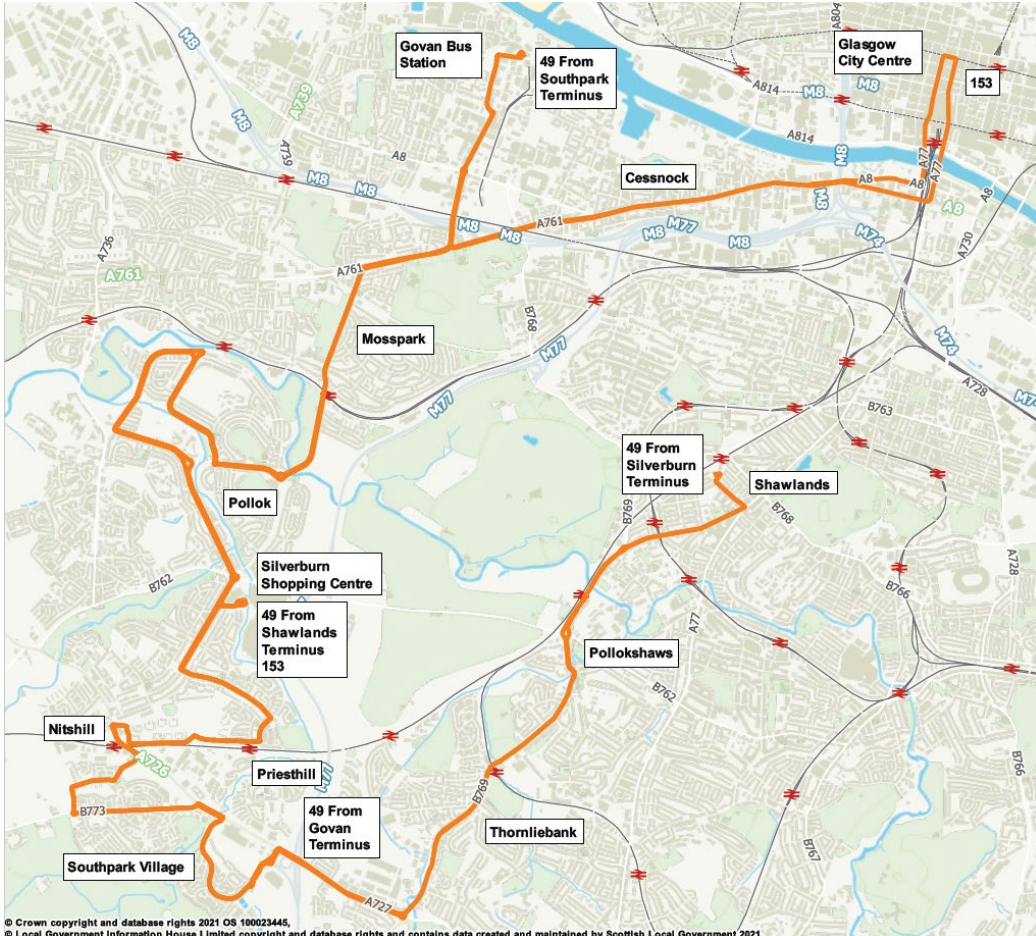

Whilst every effort will be made to adhere to the scheduled times, the Partnership disclaims any liability in respect of loss or inconvenience arising from any failure to operate journeys as published, changes in timings or printing errors.

Bus Timetable
From 05 February 2023

49

Govan
Silverburn
Thornliebank
Shawlands

153

Glasgow
Silverburn