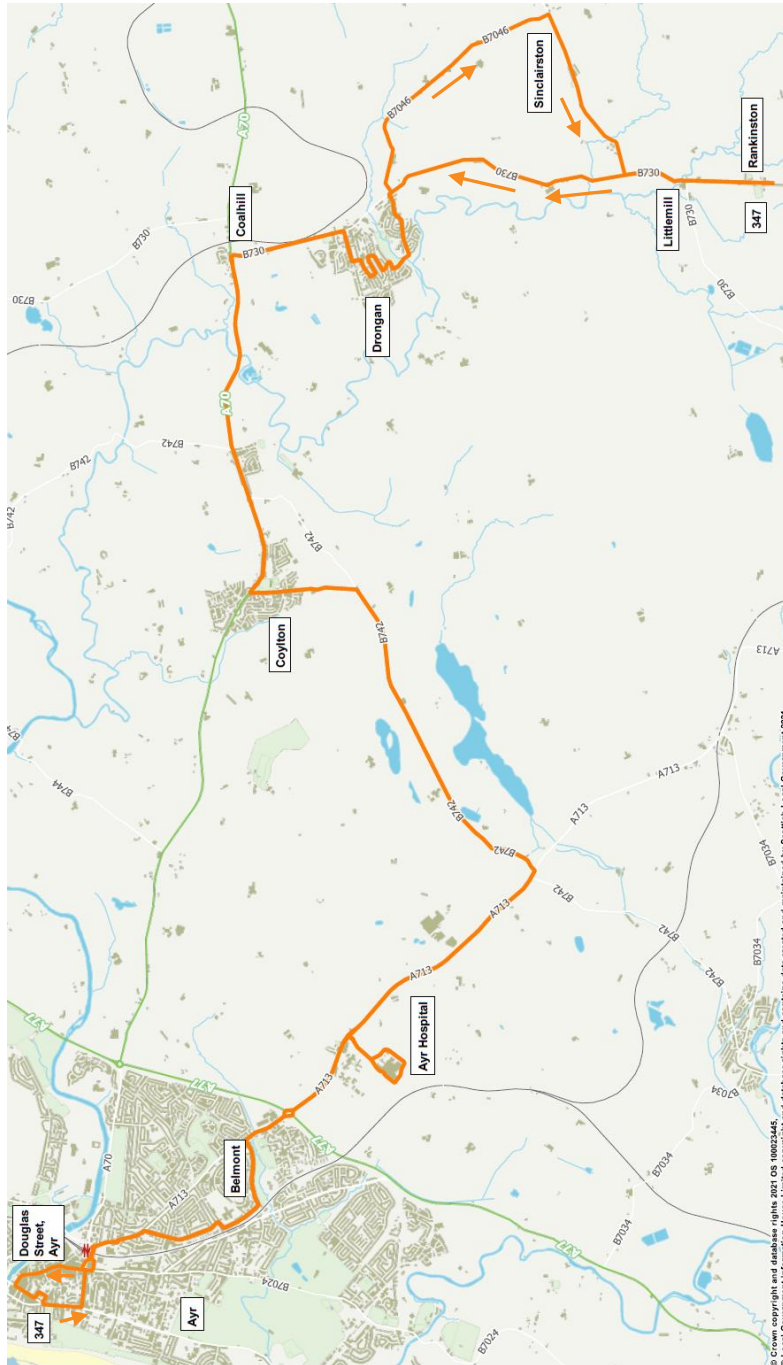

Bus Timetable
From 11 July 2021

347

**Rankinston
Drongan
Coylton
Ayr Hospital
Ayr Bus Station**

Whilst every effort will be made to adhere to the scheduled times, the Partnership disclaims any liability in respect of loss or inconvenience arising from any failure to operate journeys as published, changes in timings or printing errors.

For more information visit spt.co.uk or alternatively, for all public transport enquiries, call:

If you have any comments or suggestions about the service(s) provided please contact:

This service is operated by Stagecoach West Scotland on behalf of SPT

SPT
Bus Operations
131 St. Vincent St
Glasgow G2 5JF

Stagecoach West
Scotland
Sandgate
Ayr
KA7 1DD

t 0345 271 2405
0141 333 3690
e bus@spt.co.uk

t 0345 810 1000