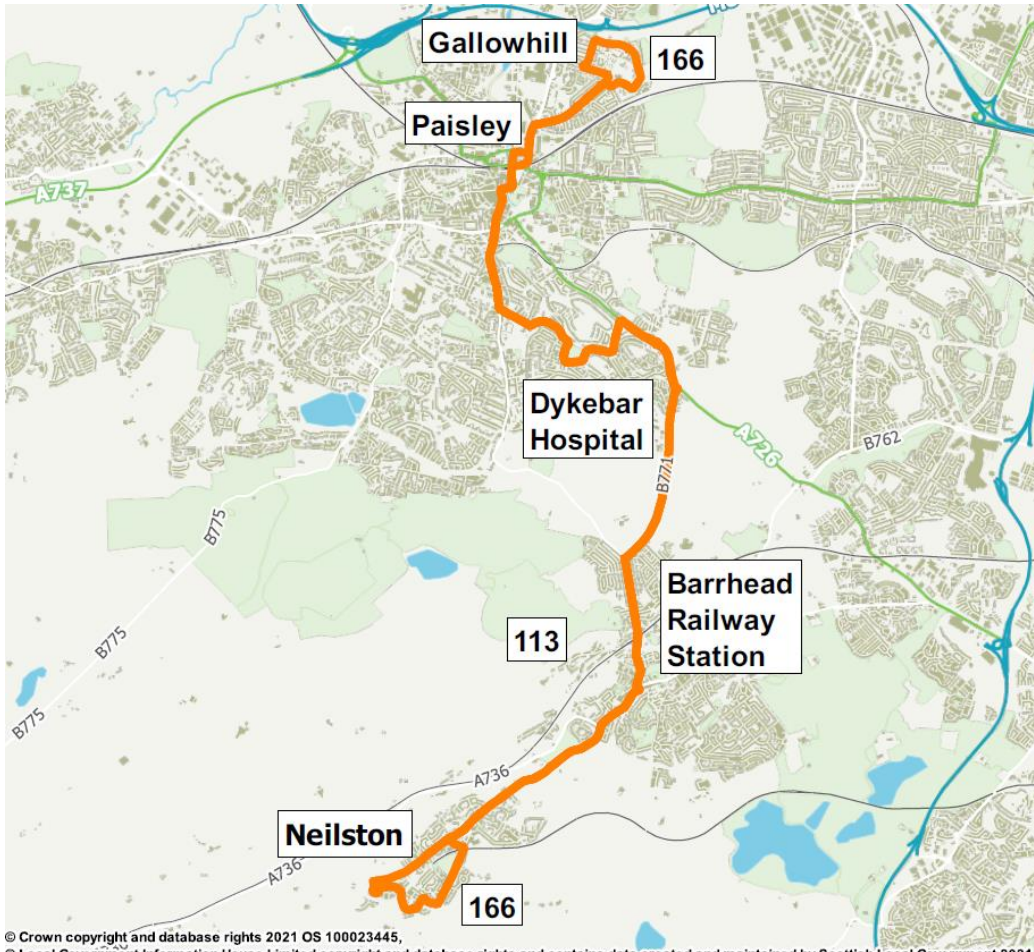

Bus Timetable
From 14 July 2019

166

**Neilston
Barrhead
Paisley
Gallowhill**

© Crown copyright and database rights 2021 OS 100023445.
© Local Government Information House Limited copyright and database rights and contains data created and maintained by Scottish Local Government 2021.

SPT
Bus Operations
131 St. Vincent St
Glasgow
G2 5JF
t 0345 271 2405
0141 333 3690
e bus@spt.co.uk

McGill's Buses
99 Earnhill Road
Larkfield Industrial Est.
Greenock
PA16 0EQ

t 0333 0166 162

Route Service 166: From **Neilston**, Kingston Road via Station Road, Main Street, Neilston Road, Kelburn Street, Cross Arthurlie Street, Paisley Road, Grahamston Road, Hurler Road, Barrhead Road, Lochfield Road, Lochfield Drive, Rowan Street, Neilston Road, Causeyside Street, St Mirren Street, Gauze Street, Smithhills Street, Abercorn Street, Niddry Street, Renfrew Road, Netherhill Road, Dundonald Road, Brewster Avenue to **Gallowhill**, Montgomery Road.

Return from Gallowhill, Montgomery Road via Knowe Road, Motehill Road, Marjory Drive, Netherhill Road, Renfrew Road, Weir Street, Smithhills Street then as outward route in reverse to Neilston Main Street, Uplawmoor Road, Glen Doll Road, Glen Shee Avenue to **Neilston**, Kingston Road.