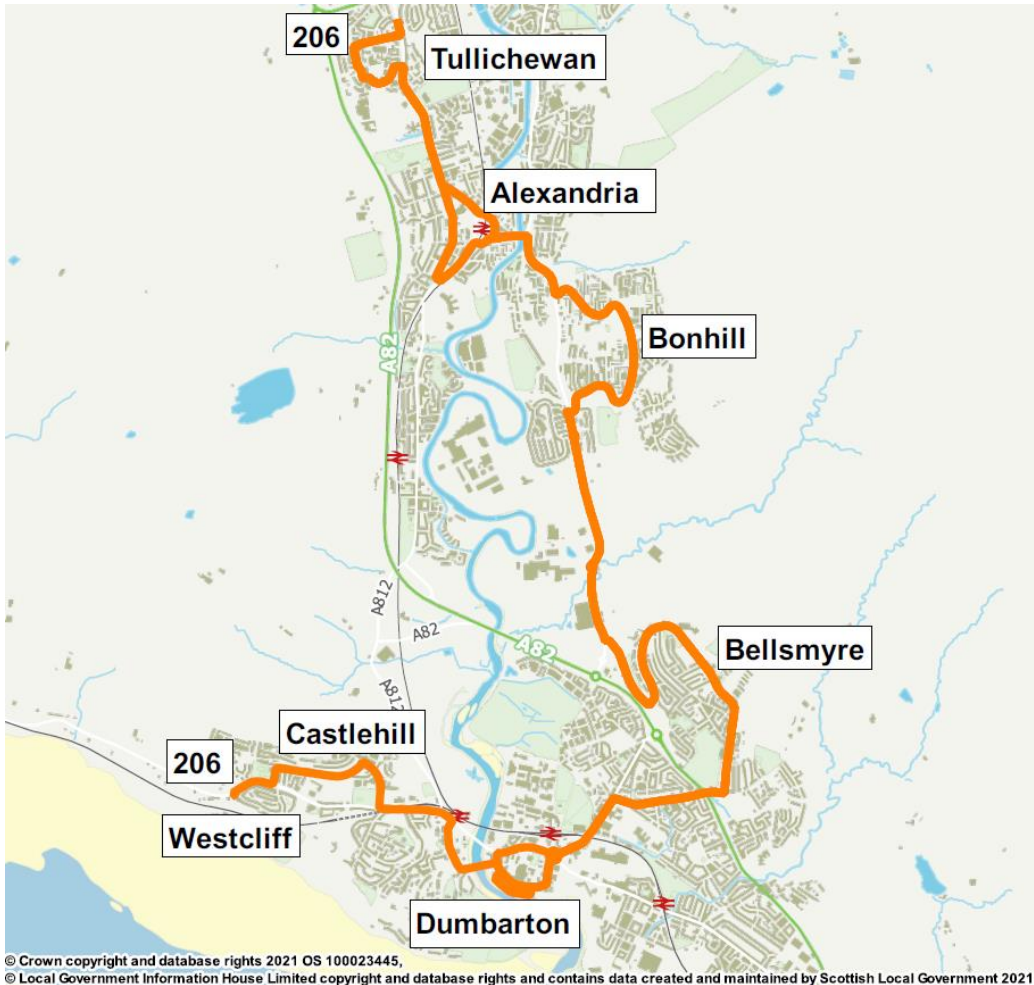

Bus Timetable
From 12 July 2020

206

Tullichewan
Alexandria
Bonhill
Dumbarton
Westcliff

© Crown copyright and database rights 2021 OS 100023445.
© Local Government Information House Limited copyright and database rights and contains data created and maintained by Scottish Local Government 2021.

Return from **Tullichewan** via Luss Road, Tullichewan Drive, Craig Road, McColl Avenue, Bannachra Crescent, Bromley Crescent, Luss Road, North Main Street, Bank Street, Bridge Street, Bonhill Bridge, Bonhill Main Street, Stirling Road, Bonhill Distributor Road, Stirling Road, Bellsmyre Avenue, Howatshaws Road, Whiteford Avenue, Garshake Road, Round Riding Road, Bonhill Road, Strathleven Place, Church Street, High Street, Riverside Lane to **Dumbarton**, High Street.

Note: *Evening journeys from Tullichewan to Dumbarton High Street operate via noted route to Strathleven Place then right into Glasgow Road, left into High Street.*

Daily

Codes	S	S				
Tullichewan, Luss Road	0855	1010	1920	2020	2120	2220
Alexandria, Bank Street	0901	1016	1926	2026	2126	2226
Bonhill, Main Street	0905	1020	1930	2030	2130	2230
Bellsmyre, Howatshaws Road	0914	1029	1939	2039	2139	2239
Dumbarton, High Street	0922	1037	1947	2047	2147	2247

Codes	S					
Westcliff Terminus	0930
Dumbarton, High Street	0937	1947	2047	2147	2247
Bellsmyre, Howatshaws Road	0945	1955	2055	2155	2255
Bonhill, Main Street	0954	2004	2104	2204	2304
Alexandria, Main Street	0959	2009	2109	2209	2309
Tullichewan, Luss Road	1005	2015	2115	2215	2315