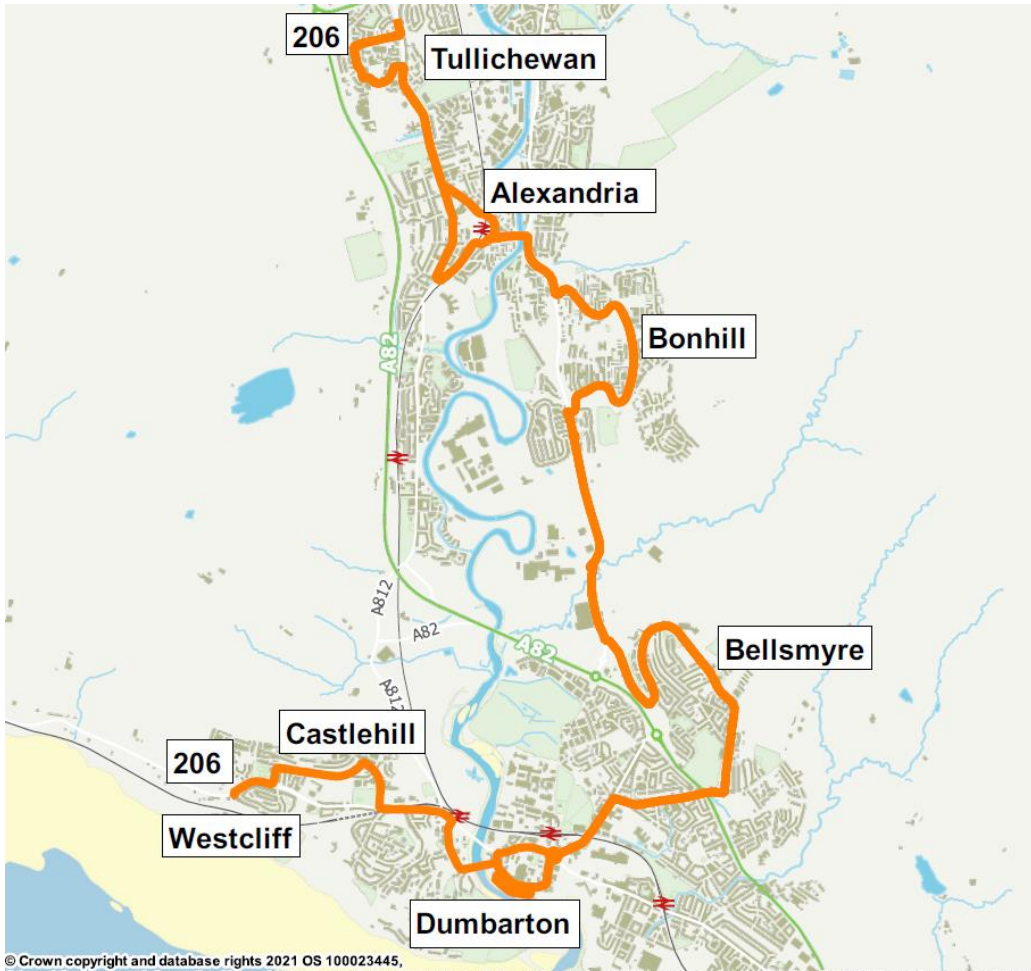

Whilst every effort will be made to adhere to the scheduled times, the Partnership disclaims any liability in respect of loss or inconvenience arising from any failure to operate journeys as published, changes in timings or printing errors.

Bus Timetable
From 12 July 2020

206

Tullichewan
Alexandria
Bonhill
Dumbarton
Westcliff

© Crown copyright and database rights 2021 OS 100023445.
© Local Government Information House Limited copyright and database rights and contains data created and maintained by Scottish Local Government 2021.

For more information visit spt.co.uk or any SPT travel centre located at Buchanan and East Kilbride bus stations.

Alternatively, for all public transport enquiries, call:

traveline
public transport info
0871 200 22 33

If you have any comments or suggestions about the service(s) provided please contact:

This service is operated by Garelochhead Coaches on behalf of SPT

SPT
Bus Operations
131 St. Vincent St
Glasgow
G2 5JF

Garelochhead
Minibuses &
Coaches Ltd
Woodlee Garage
Garelochhead
G84 0EG

t 0345 271 2405
0141 333 3690
e bus@spt.co.uk

t 01436 810200