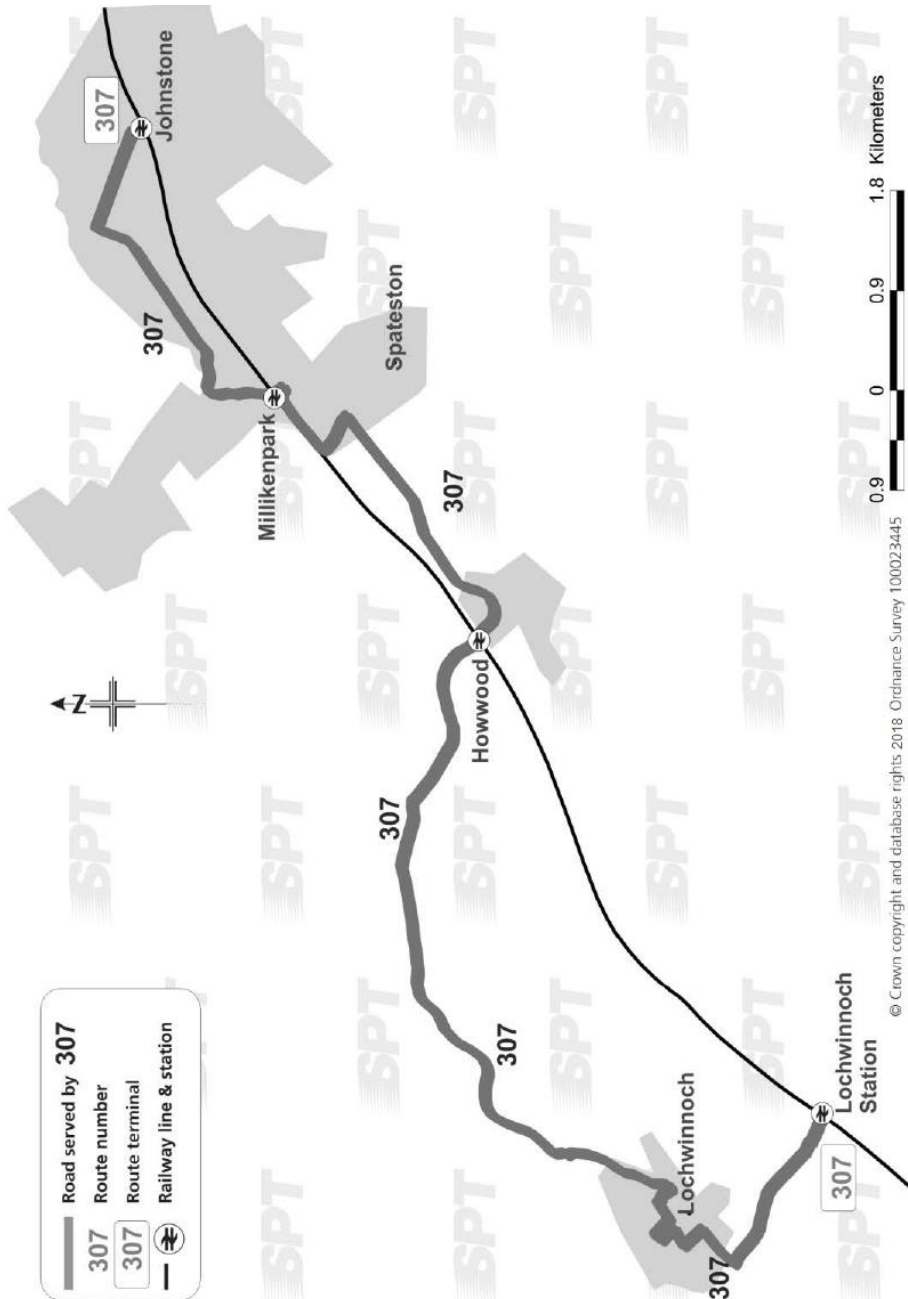

Road served by 307
307 Route number
307 Route terminal
Railway line & station