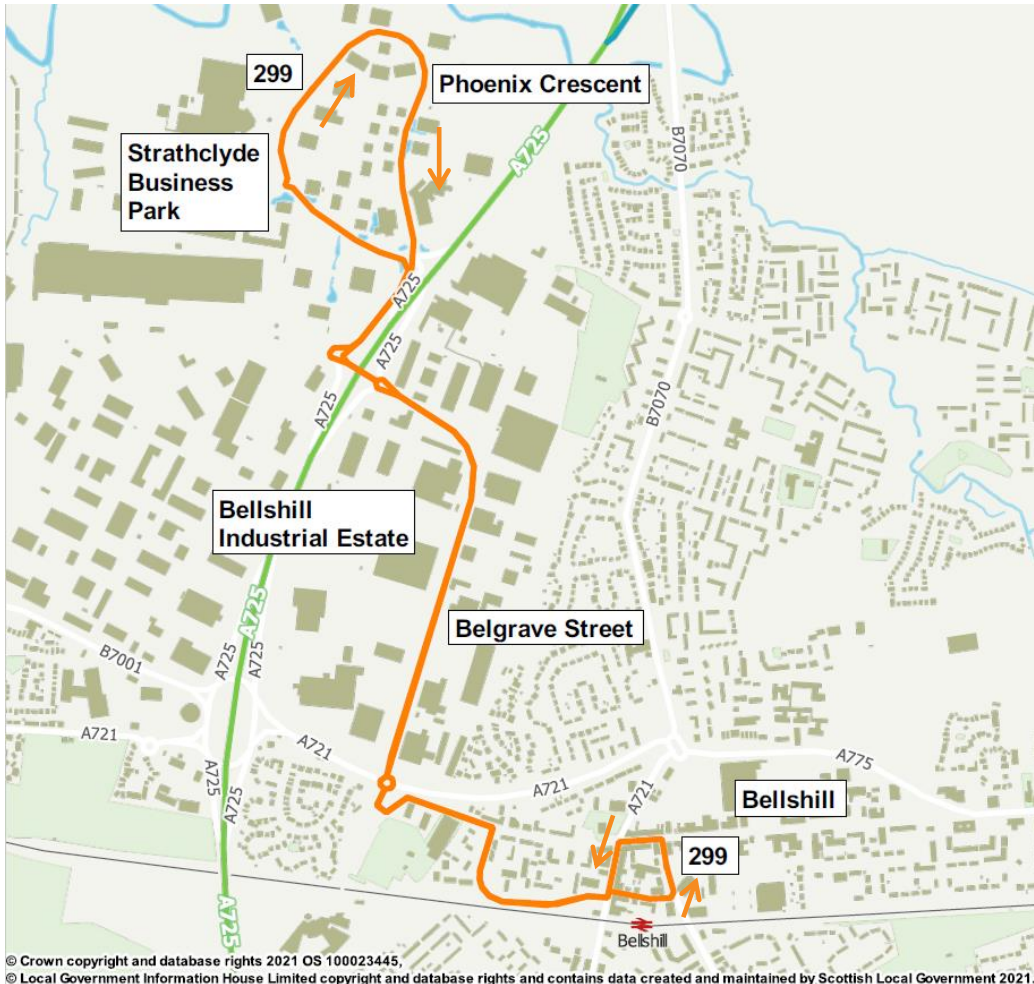

Whilst every effort will be made to adhere to the scheduled times, the Partnership disclaims any liability in respect of loss or inconvenience arising from any failure to operate journeys as published, changes in timings or printing errors.

Bus Timetable
From 4 September 2018

299

Bellshill Strathclyde Business Park

Alternatively, for all public transport enquiries, call:

If you have any comments or suggestions about the service(s) provided please contact:

SPT Bus Operations
131 St. Vincent St
Glasgow, G2 5JF

t 0345 271 240
t 0141 333 3690
e bus@spt.co.uk

First Glasgow
Caledonia Depot
100 Cathcart Road
Glasgow G42 7BH

t 0345 646 0707

This service is operated by First Glasgow on behalf of SPT