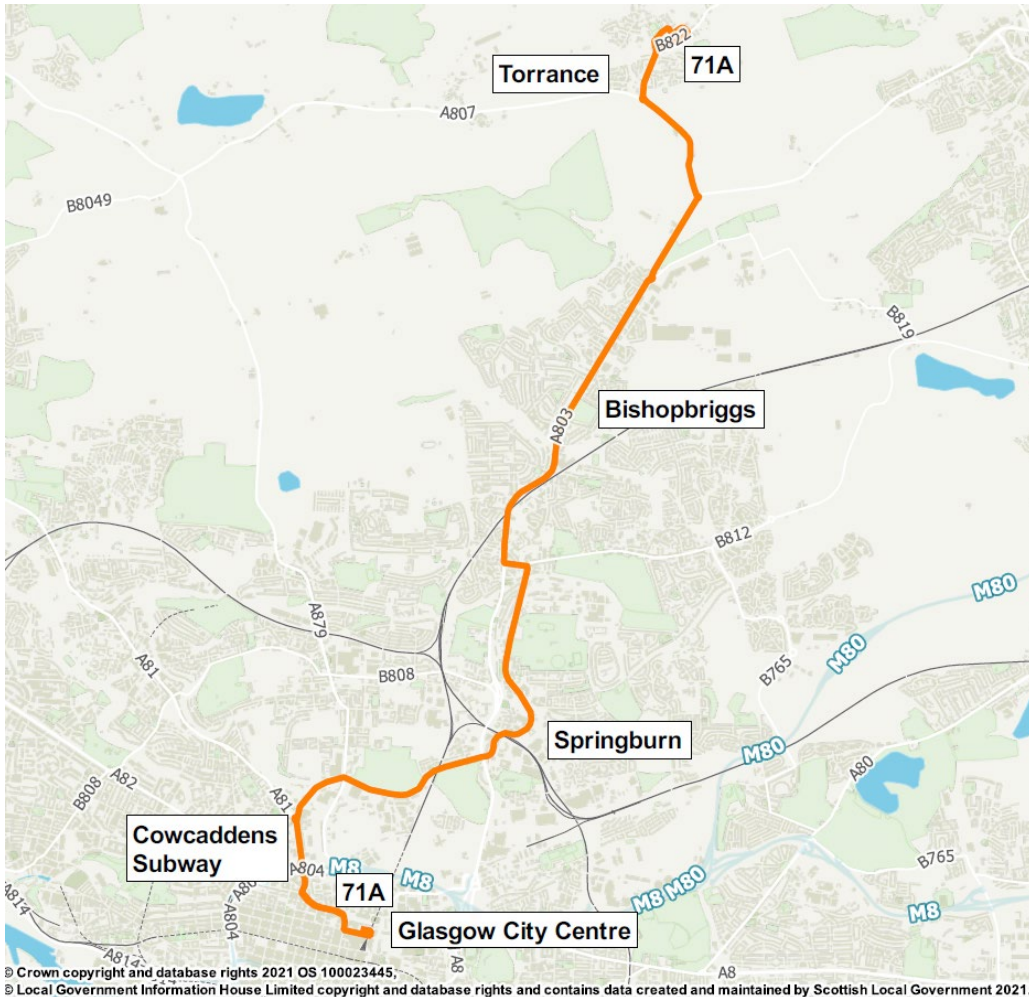

Whilst every effort will be made to adhere to the scheduled times, the Partnership disclaims any liability in respect of loss or inconvenience arising from any failure to operate journeys as published, changes in timings or printing errors.

Bus Timetable
From 20 April 2025

71A

Torrance
Bishopbriggs
Springburn
Buchanan
Bus Station

For more information visit spt.co.uk or alternatively, for all public transport enquiries, call:

If you have any comments or suggestions about the service(s) provided please contact:

This service is operated by PVT Transfer Ltd on behalf of SPT.

SPT
Bus Operations
131 St. Vincent St
Glasgow
G2 5JF

PVT Transfer Ltd
272 Bath Street
Glasgow
G2 4JR

t 0345 271 2405
t 0141 333 3690
e bus@spt.co.uk

t 0141 846 1221

© Crown copyright and database rights 2021 OS 100023445.
© Local Government Information House Limited copyright and database rights and contains data created and maintained by Scottish Local Government 2021.