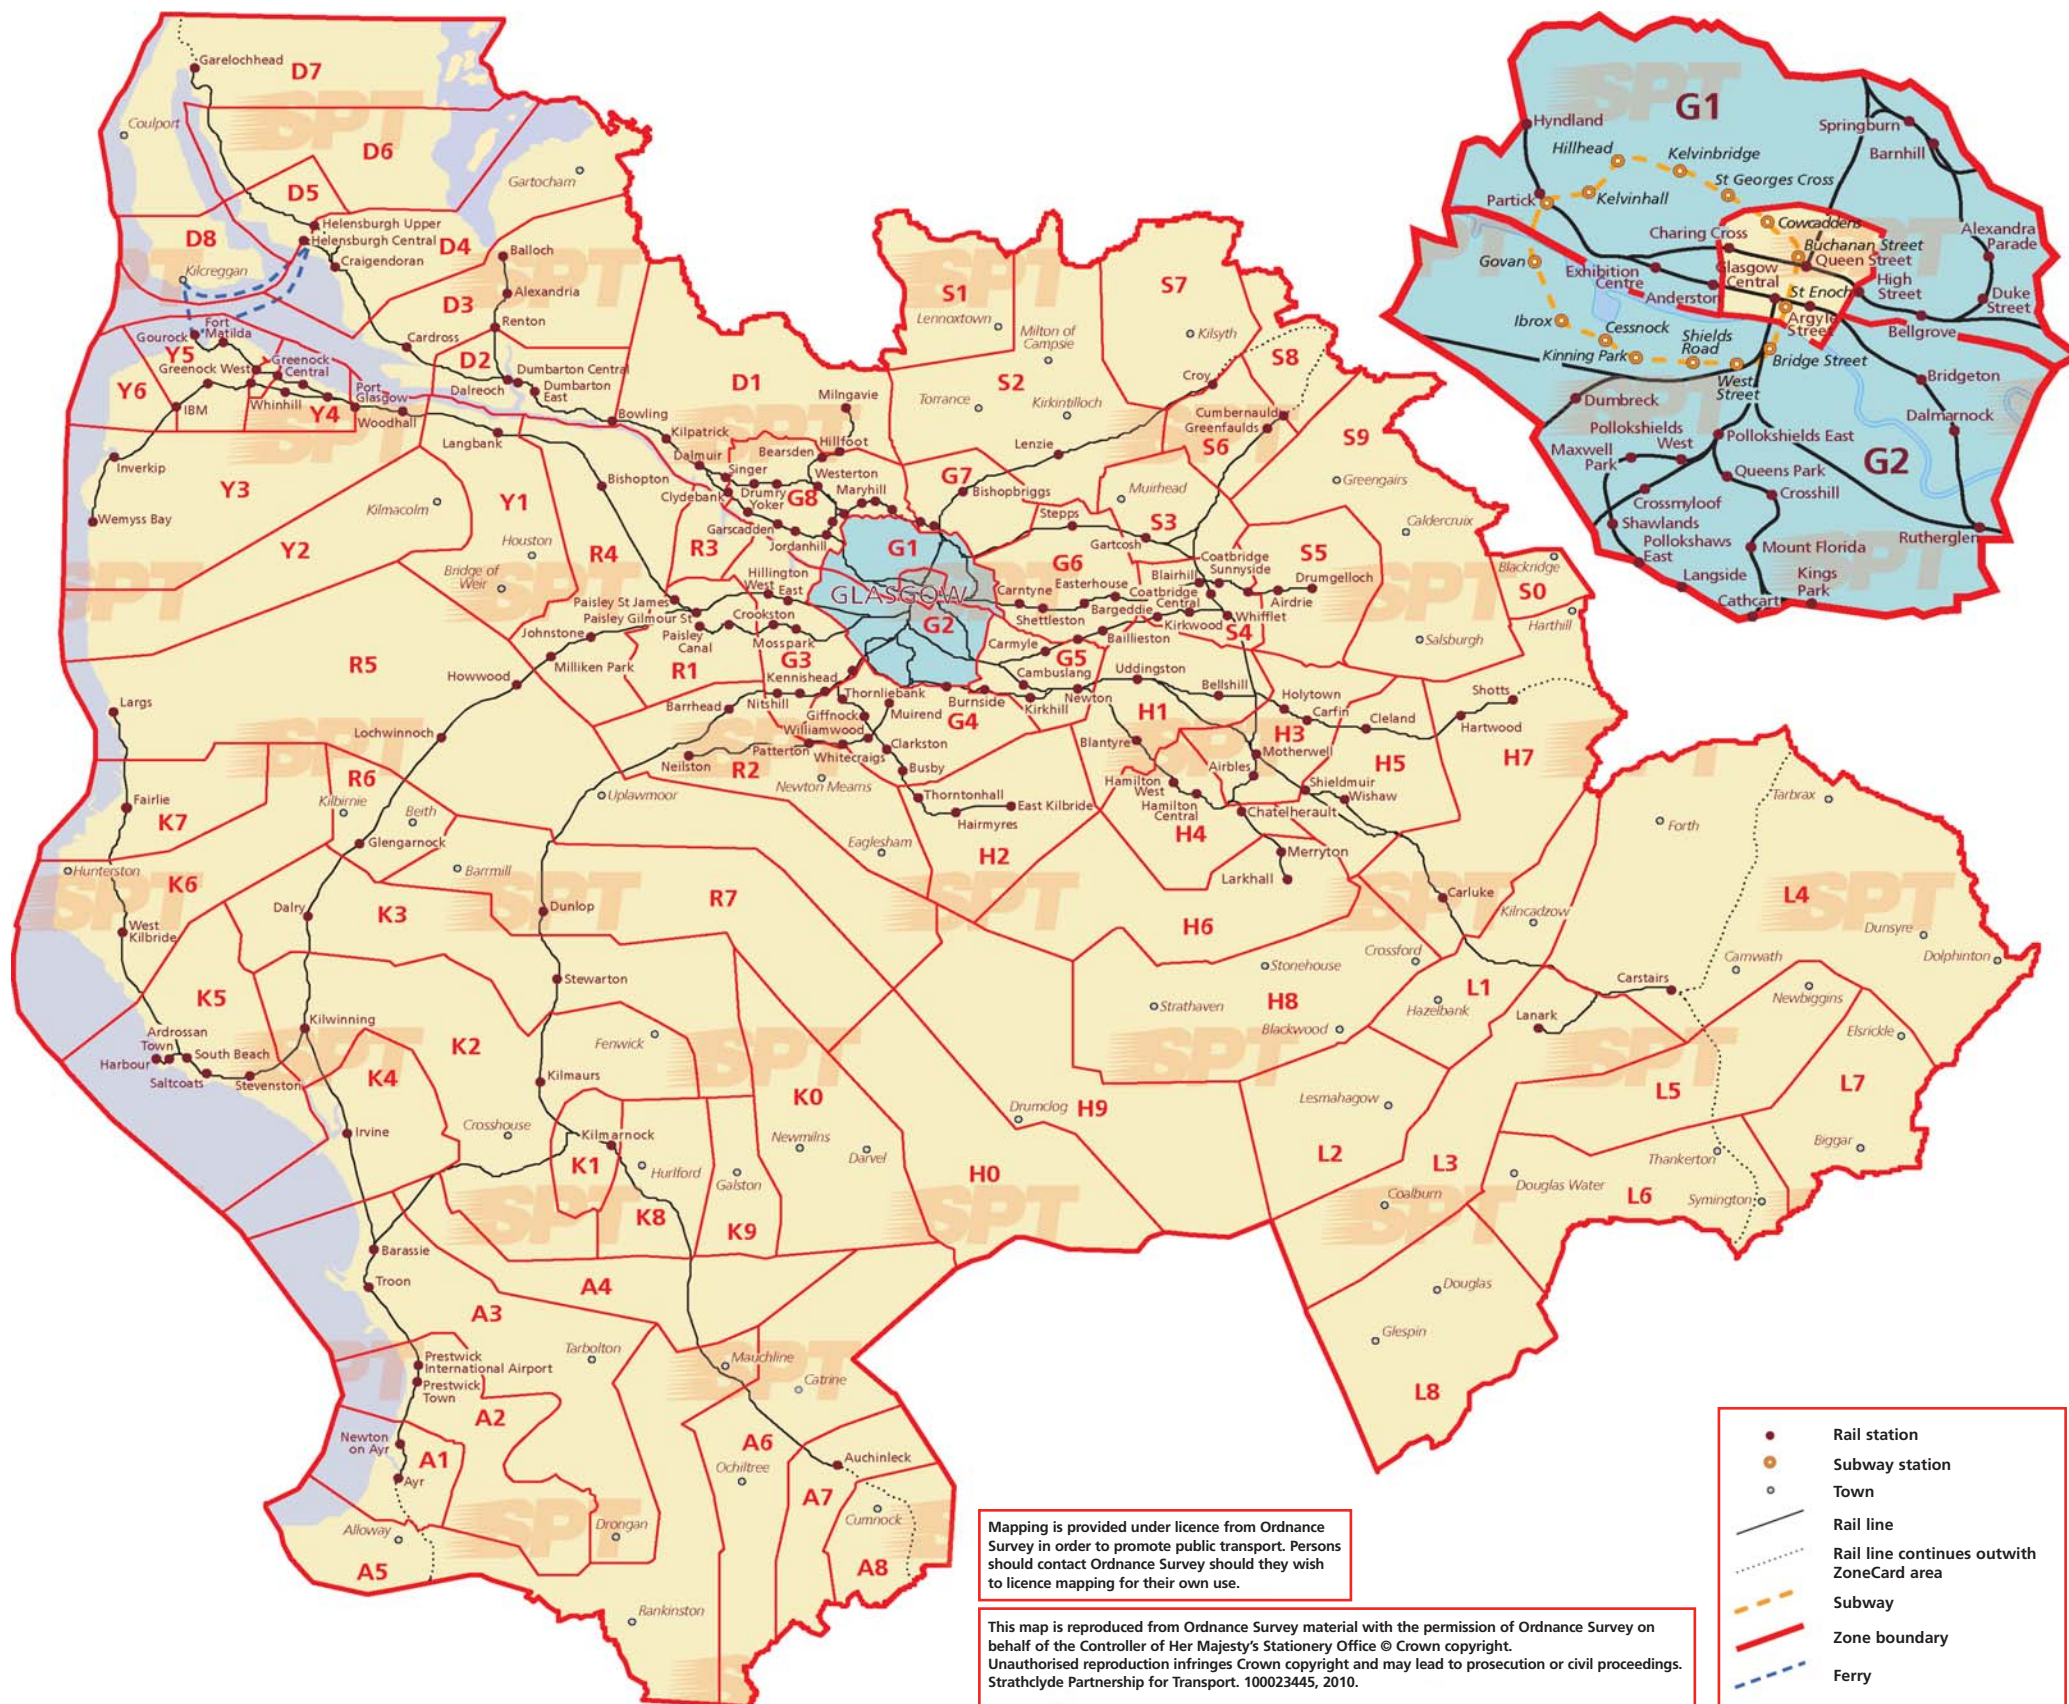

joining up
journeys

SPT

**For rail, Subway, bus and ferry
travel throughout Strathclyde**

Where you can use your ZoneCard

ZoneCard covers the whole of the Strathclyde conurbation. ZoneCard may be used wherever you see the ZoneCard logo. The operators who welcome ZoneCard are:

RAIL OPERATORS TELEPHONE ENQUIRIES

ScotRail 08457 48 49 50   Subway 0141 333 3159

BUS OPERATORS TELEPHONE ENQUIRIES

A & J Ballantyne 01698 833809
Allander Coaches 0141 956 3636
Arriva Scotland West 0871 200 22 33
Avondale 0141 952 2727
Blue Bus 01501 820598
Canavan Coaches 01236 826067
City Sprinter 0141 886 7677
Clan Travel 01698 833299
Coakley Bus & Coach 01698 260001
Colchri Ltd. 0141 886 6093
Dickson of Erskine 0141 849 6088
Dunn of Port Glasgow 01475 785988
Dunn's Coaches 01236 722385
Fairway Coaches 0141 884 7000
Ferezeze Travel 07852 119851
First Edinburgh 0871 200 22 33
First Glasgow 0871 200 22 33
Garelochhead Minibuses 01436 810200
Gibson Direct 0141 886 7772

Gillens 01475 744618
Glasgow CityBus 0141 954 2255
Henderson Travel 01698 713007
Irvine of Law 01698 372452
John Morrow Coaches 0141 951 8888
Keenan of Ayr 01292 591252
Key Coaches 01505 358589
Liddell's Coaches 01290 424300
C. Graham t/a Lippen 0141 887 3553
Loch Lomond Bus Services 01389 754321
McColl's Coaches 01389 754321
McCreadie Coaches 01236 769666
McDade Coach Hire 01698 818509
McGills Bus Service 01475 711122
McKindless Coaches 01698 386990
Phoenix Buses Ltd. 0141 886 4949
Puma Coaches 0141 886 6093
Riverside Transport 0141 881 1104
Scottish Citylink Coaches 08705 50 50 50

Scottish Travel 01475 781957
Shuttle Bus 01294 550757
Silverdale Coaches 01236 765656
Skyline Travel Service 0141 8851235
Slaemuir Coaches 01475 731216
Smith's of Patna 01292 531296
Stagecoach Fife 0871 200 22 33
Stagecoach Glasgow 0871 200 22 33
Stagecoach Western Buses 0871 200 22 33
Stonehouse Coaches 01698 792145
Strathclyde Bus 01698 261071
Stuarts Coaches 01555 773533
Travel Direct 0141 886 4949
Whitelaws Coaches 01698 792800
William Stokes 01555 870344
Wilsons of Rhu 01436 820300

FERRY OPERATORS TELEPHONE ENQUIRIES

Kilcreggan Ferry 0871 200 22 33

Renfrew Ferry 0141 885 2123

TRAVELINE TRAVEL ENQUIRIES

0871 200 22 33

For more information visit www.spt.co.uk or any SPT travel centre.