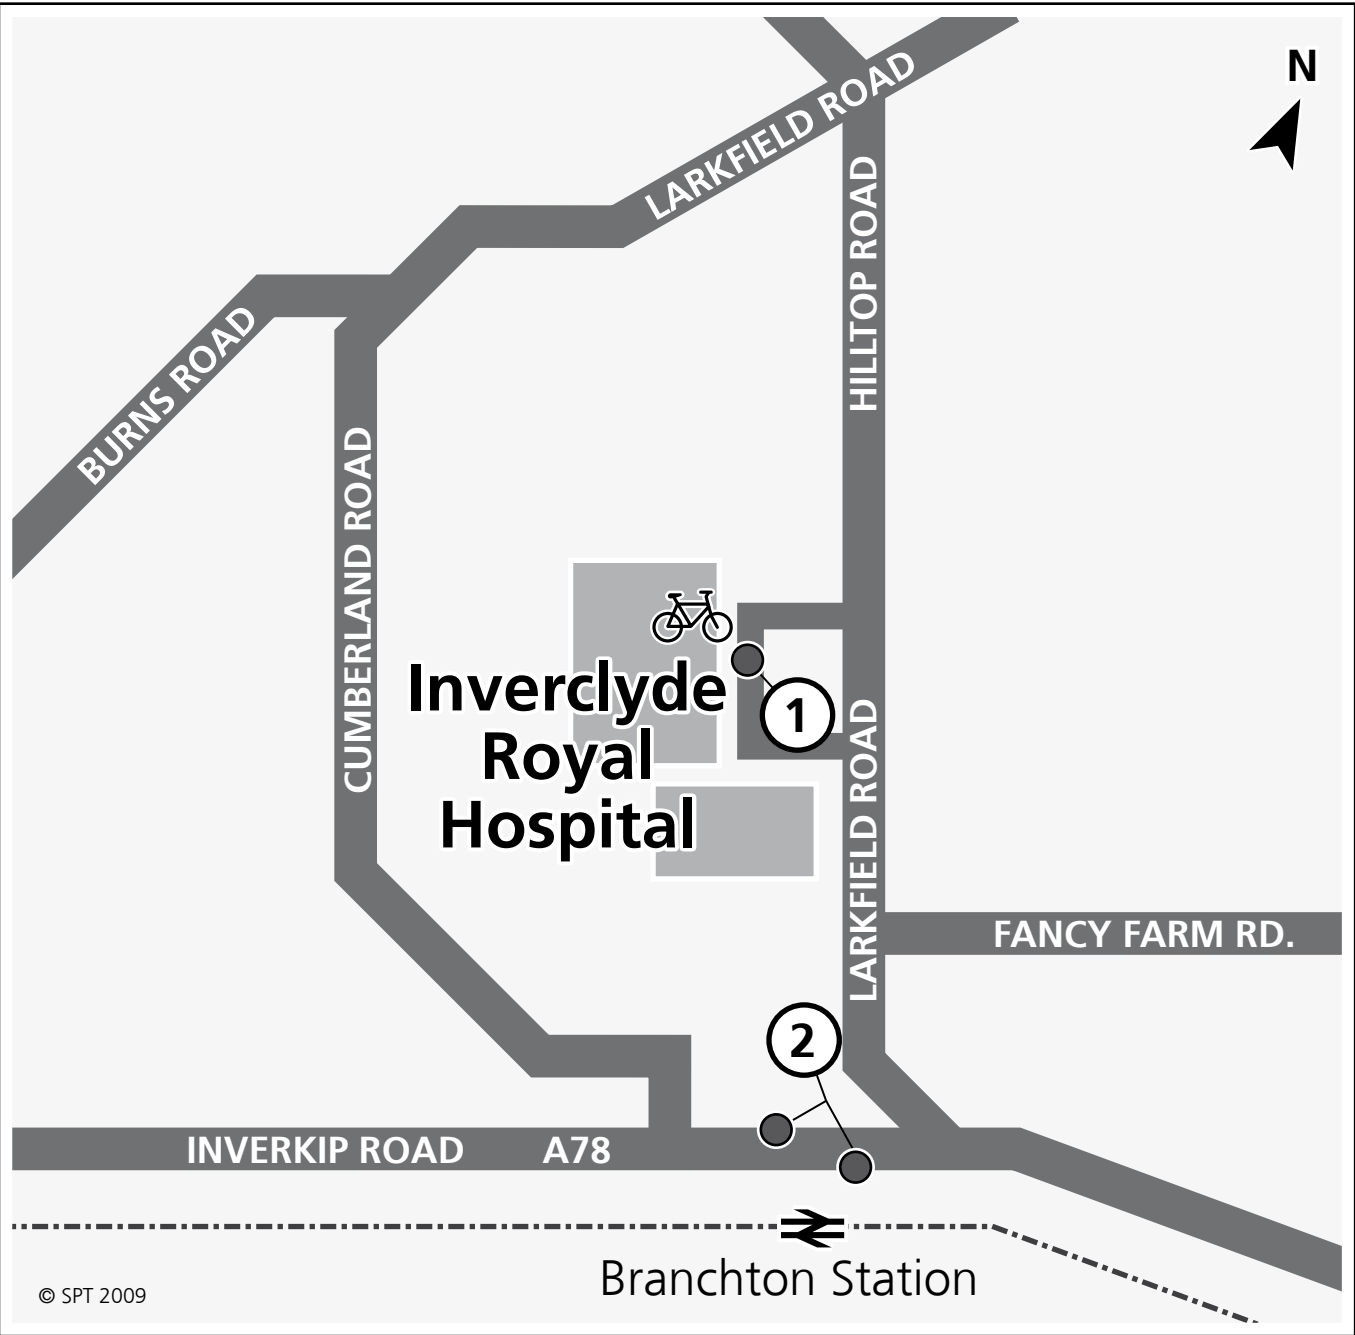

Buses to/from Inverclyde Royal Hospital

For a list of all bus routes servicing these bus stops please see overleaf.

For all public transport timetable enquiries, call Traveline or visit their website at:
www.travelinescotland.com

KEY

- Bus Stop
- ≡ Rail Station
- 🚲 Cycle Parking
- - - - Rail Line
- ▬ Road

© SPT 2009

www.spt.co.uk

Leaflet produced by SPT Communications Department, December 2009. All information correct at the time of going to print.