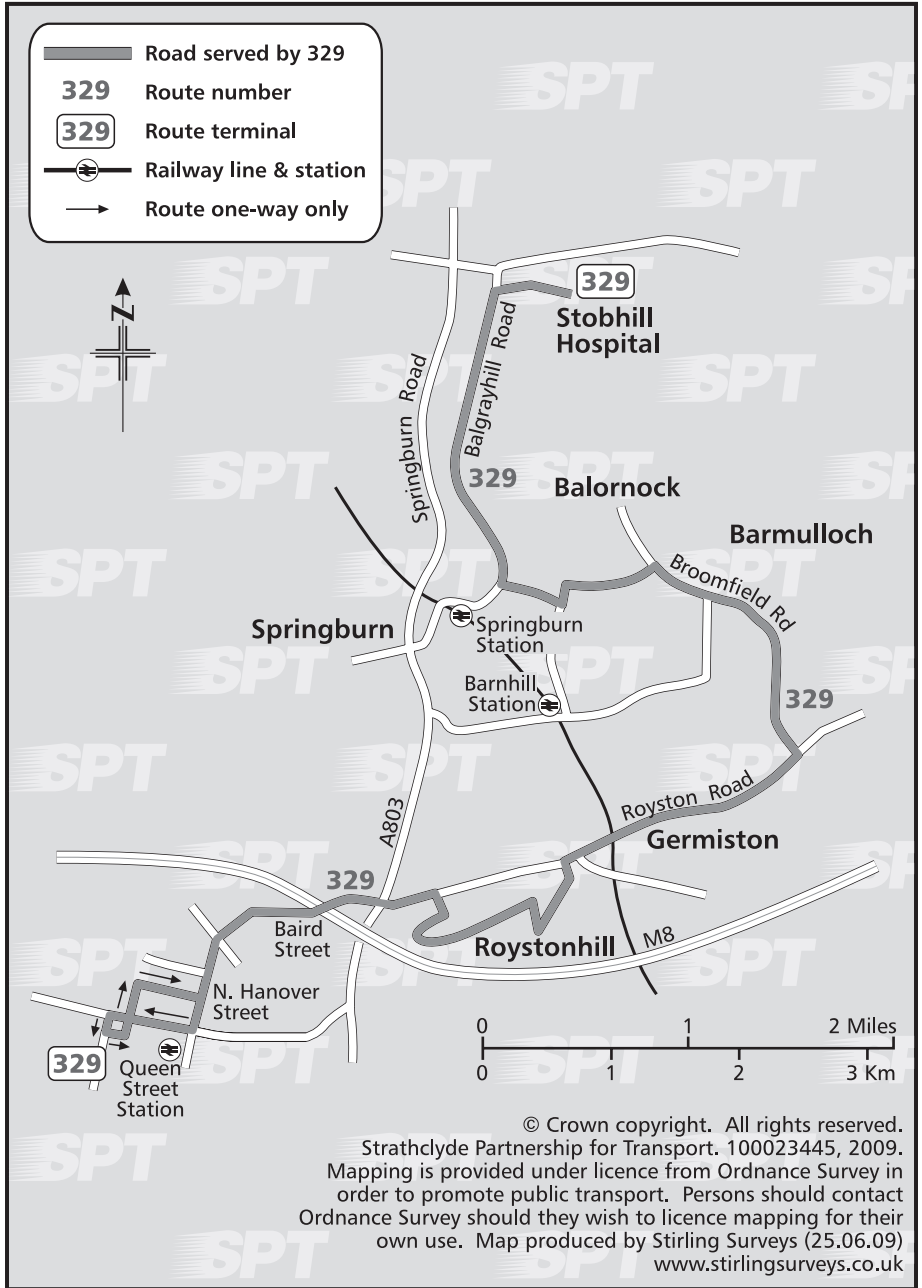

Timetable

329

All information available from SPT travel centres at St Enoch Subway, Buchanan bus station, East Kilbride, Glasgow Airport, Greenock and Hamilton.

Or call Traveline on

Lines are open 24 hours - 7 days a week

For more information visit www.spt.co.uk or any SPT travel centre

Route service 329: From **West Regent Street** via West Nile Street, Killermont Street, North Hanover Street, Kyle Street, Baird Street, Royston Road, Glenbarr Street, Rhymer Street, Roystonhill, Rosemount Street, Millburn Street, Roystonhill, Dunolly Street, Royston Road, Broomfield Road, Broomknowes Road, Edgefauld Road, Wellfield Street, Atlas Road, Balgrayhill Road to **Stobhill Hospital**.
Return from **Stobhill Hospital** via above route reversed to North Hanover Street, Cathedral Street, Bath Street, Renfield Street to **West Regent Street**.

Codes: ➡ Near to railway station.

| | |
|--|--|
| FARE TABLE SERVICE 329 | |
| <p>Adult Single Fares £</p> <p>West Regent Street 0.70 Buchanan Bus Station 1.20 0.70 Pinkston Road 1.45 1.35 0.70 Roystonhill 1.45 1.40 0.85 0.70 Dinwiddle Street 1.45 1.40 1.25 1.15 0.70 Broomfield Rd at Ryehill Street 1.60 1.55 1.45 1.25 0.85 0.70 Craigenbay Street 1.60 1.55 1.45 1.35 1.25 0.85 0.70 Edgefauld Rd at Broomknowes 1.65 1.55 1.45 1.45 1.35 1.30 0.85 0.70 Springburn Shopping Centre 1.65 1.65 1.45 1.55 1.50 1.30 1.25 0.85 0.70 Balgrayhill Rd 1.85 1.85 1.75 1.75 1.60 1.35 1.35 1.25 1.25 0.70 Stobhill Hospital</p> | <p style="text-align: center;">Child Single Fares (from school age to 16th birthday) Children under 5 travel free</p> <hr/> <p>Child single fares at half adult single fare rounded up to next 5 pence Minimum child fares 55 pence and maximum child fare £1.70</p> |
| <p>Concession Entitlement Cards valid NO CHANGE GIVEN</p> | |