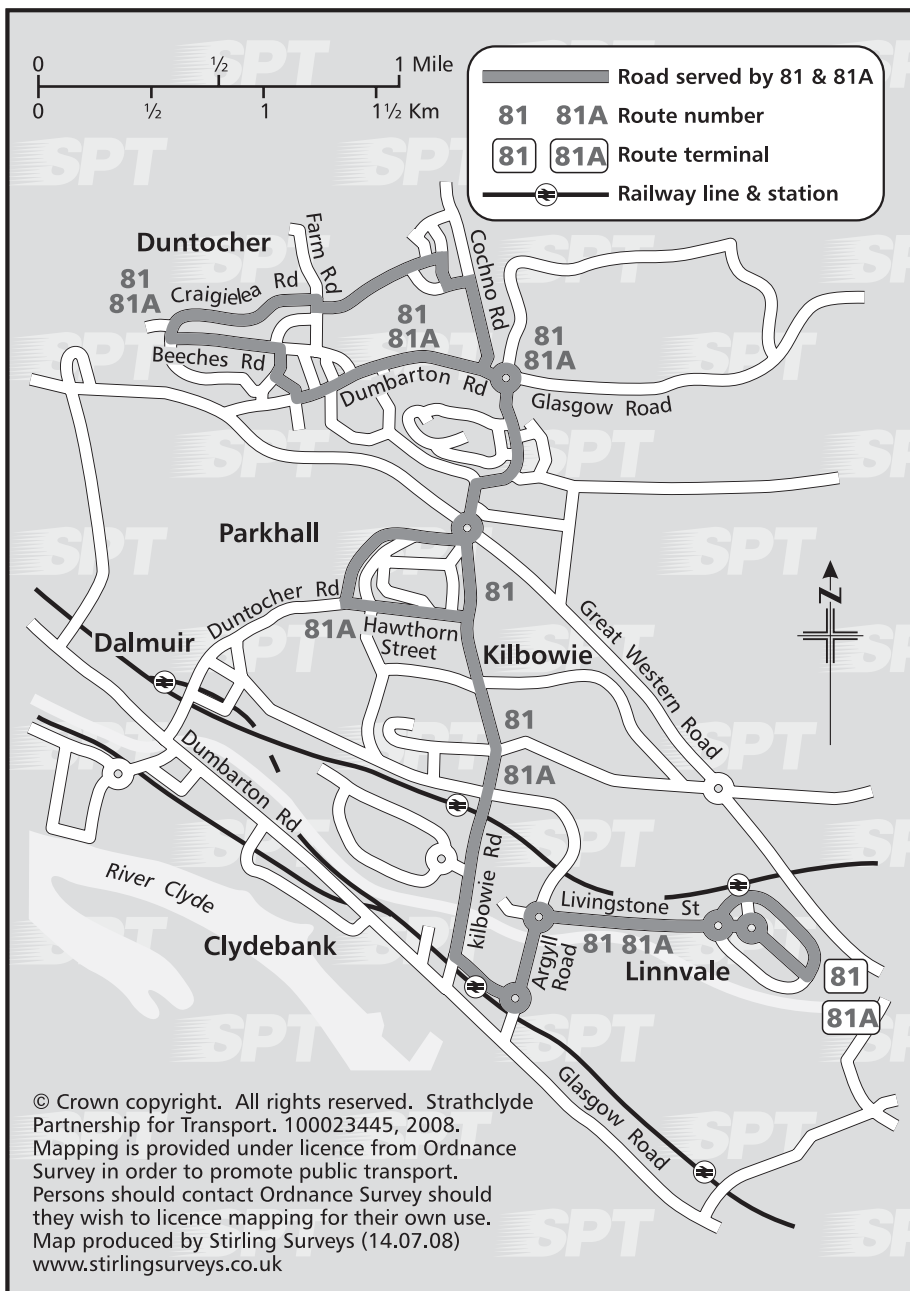

81/81A

All information available from SPT travel centres at St Enoch Square, Buchanan bus station, Hillhead Subway, East Kilbride, Glasgow Airport, Greenock, Hamilton and Paisley.

Or call Traveline on

Lines are open 24 hours - 7 days a week

Operator contact details:

Glasgow Citybus Limited
Barclay Curle Industrial Estate
739 South Street
Glasgow
G14 0BX
Tel: 0141 954 2255

This service is operated as specified by Strathclyde Partnership for Transport.

If you have any comments or suggestions about the service(s) provided, please send them to:

Director, Bus Operations,
Strathclyde Partnership for Transport,
Consort House,
12 West George Street,
Glasgow, G2 1HN
Tel No. 0845 271 2405
or e-mail to bus@spt.co.uk.

Ref.:9574D/07/08

This service is operated by Glasgow Citybus Limited on behalf of SPT

Important changes in this issue
New Timetable.

From 13 July 2008

Whilst every effort will be made to adhere to the scheduled times, the Partnership disclaims any liability in respect of loss or inconvenience arising from any failure to operate journeys as published, changes in timing or any printing errors.

For more information visit www.spt.co.uk or any SPT travel centre.

© Crown copyright. All rights reserved. Strathclyde Partnership for Transport. 100023445, 2008. Mapping is provided under licence from Ordnance Survey in order to promote public transport. Persons should contact Ordnance Survey should they wish to licence mapping for their own use. Map produced by Stirling Surveys (14.07.08) www.stirlingsurveys.co.uk