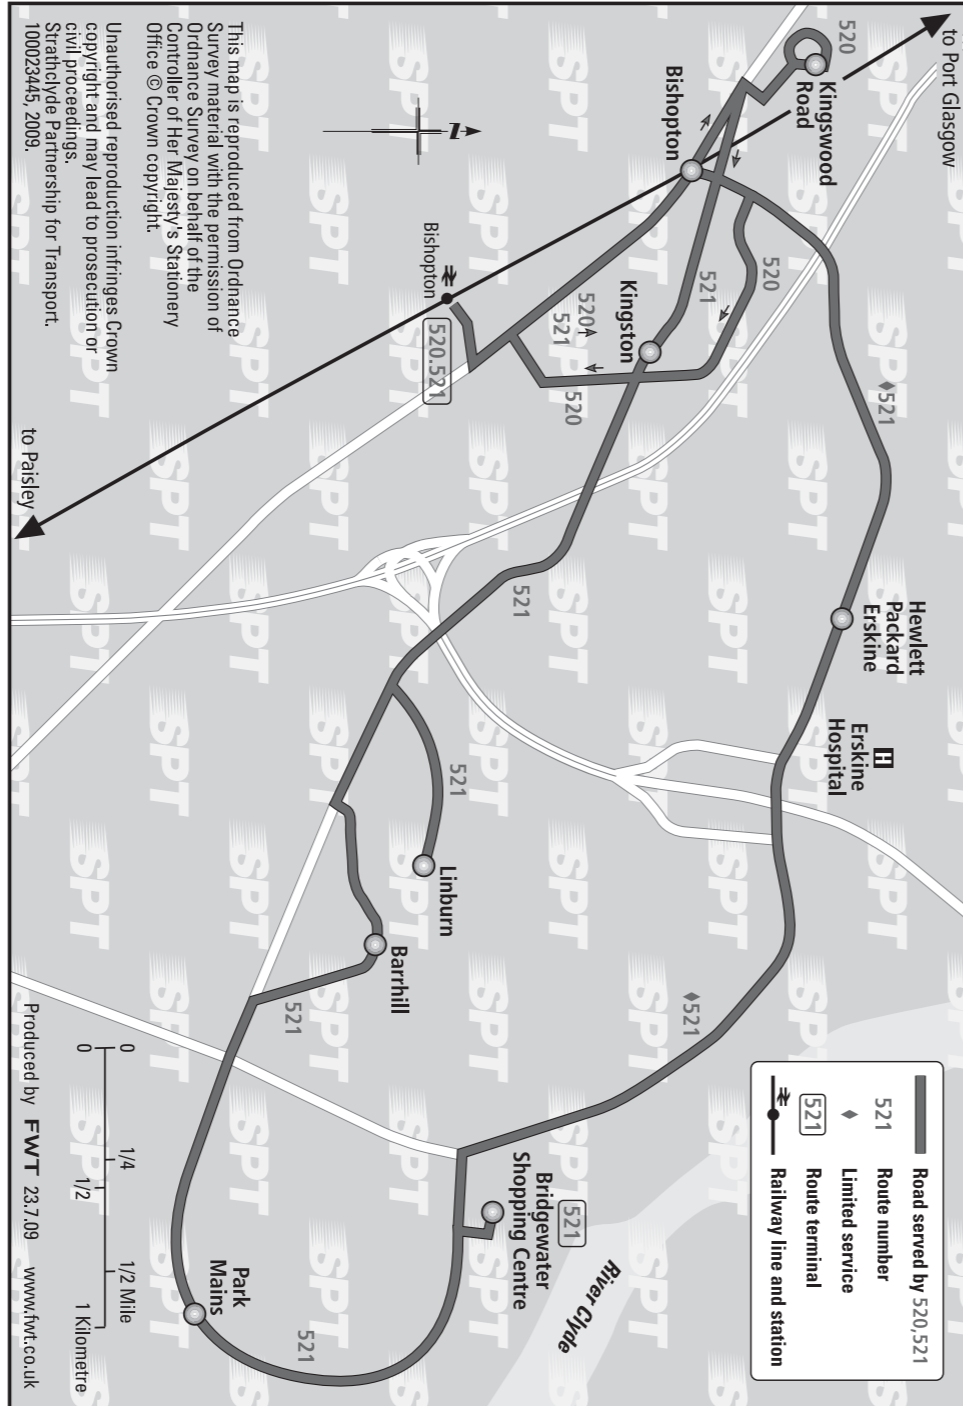

joining up
journeys

SPT bus

Timetable

520

⇒ Bishopton local

521

⇒ Bishopton station

Linburn

Erskine

All information available from SPT travel centres at St Enoch Subway, Buchanan bus station, East Kilbride, Glasgow Airport, Greenock and Hamilton.

Or call Traveline on

Lines are open 24 hours - 7 days a week

Operator contact details:

Scottish Travel

15 Dellingburn Street

Greenock

PA15 4RN

Tel: 01475 781957

These services are operated as specified by Strathclyde Partnership for Transport. If you have any comments or suggestions about the service(s) provided, please send them to:

Director, Bus Operations,
Strathclyde Partnership for Transport,
Consort House,
12 West George Street,
Glasgow, G2 1HN
Tel No. 0845 271 2405
or e-mail to bus@spt.co.uk.

Ref.:5627E/07/09

These services are operated by Scottish Travel on behalf of SPT

Important changes in this issue
New operator

From 19 July 2009

Whilst every effort will be made to adhere to the scheduled times, the Partnership disclaims any liability in respect of loss or inconvenience arising from any failure to operate journeys as published, changes in timing or any printing errors.

For more information visit www.spt.co.uk or any SPT travel centre.

SPT

Route map service 520/521

This map is reproduced from Ordnance Survey material with the permission of Ordnance Survey on behalf of the Controller of Her Majesty's Stationery Office © Crown copyright.
Unauthorised reproduction infringes Crown copyright and may lead to prosecution or civil proceedings.
Strathclyde Partnership for Transport.
100023445, 2009.

The 24 hour clock
This is used throughout this guide to avoid confusion between am and pm times.

For example
9.00am is shown as 0900
2.15pm is shown as 1415
10.25pm is shown as 2225