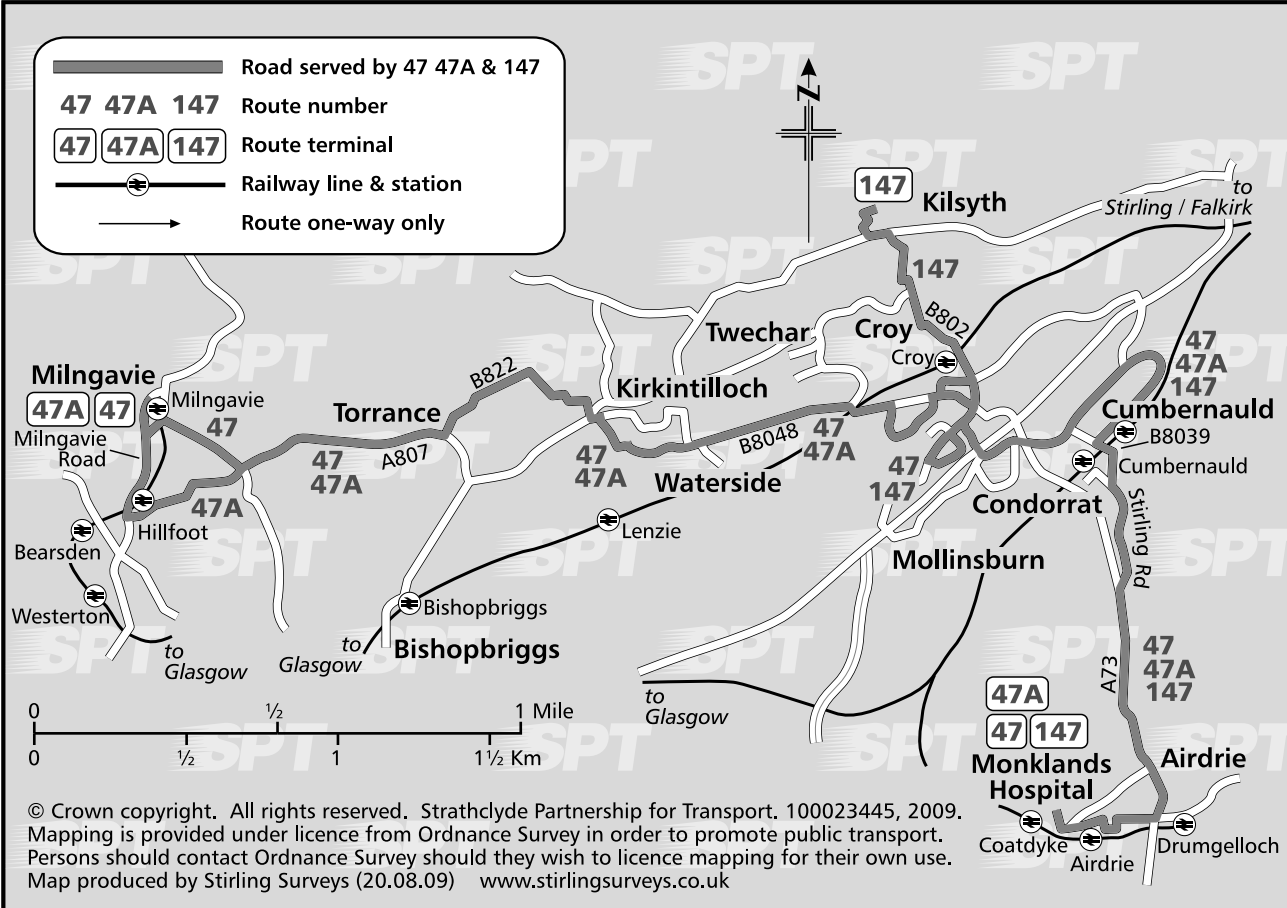

© Crown copyright. All rights reserved. Strathclyde Partnership for Transport, 100023445, 2009. Mapping is provided under licence from Ordnance Survey in order to promote public transport. Persons should contact Ordnance Survey should they wish to licence mapping for their own use. Map produced by Stirling Surveys (20.08.09) www.stirlingsurveys.co.uk