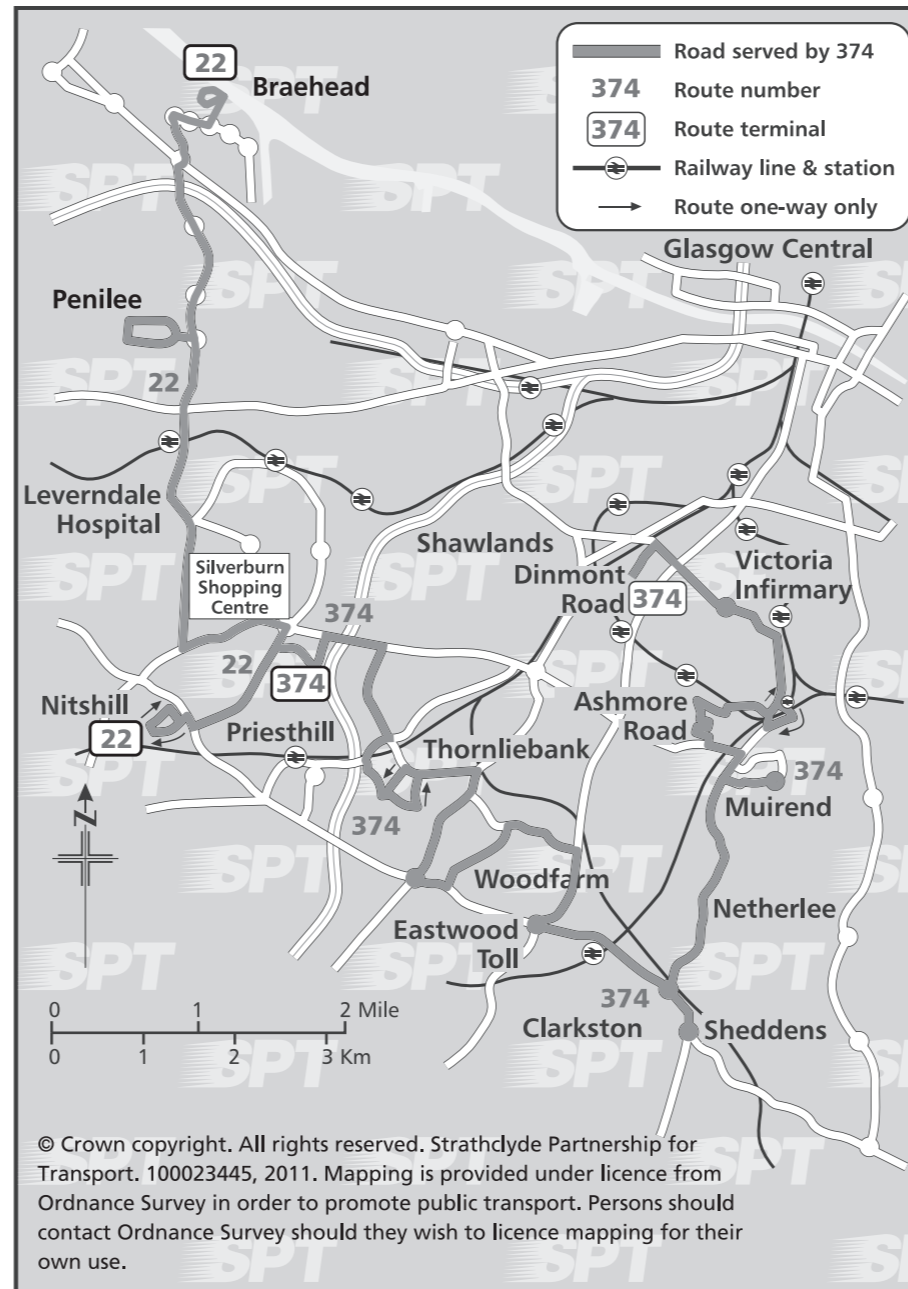

- Shawlands
- Clarkston
- Silverburn Centre

- Silverburn
- Crookston
- Braehead

These services are operated by Colchri, the 374 on behalf of SPT

From 16 November 2011

For more information visit www.spt.co.uk or any SPT travel centre.

All information available from SPT travel centres at St Enoch Subway, Buchanan bus station, East Kilbride, Greenock and Hamilton.

Or call Traveline on

Lines are open 24 hours - 7 days a week

Operator contact details:

Colchri
Block F, Unit 3
Westways Business Park
Porterfield Road
Renfrew, PA4 8DJ
0141 886 6093

This service is operated as specified by Strathclyde Partnership for Transport. If you have any comments or suggestions about the service(s) provided, please send them to:

Director, Bus Operations,
Strathclyde Partnership for Transport,
Consort House,
12 West George Street,
Glasgow, G2 1HN
Tel No. 0845 271 2405
or e-mail to bus@spt.co.uk.

Ref.:5603G/08/11

Important changes in this issue
Revised route & timetable.

Whilst every effort will be made to adhere to the scheduled times, the Partnership disclaims any liability in respect of loss or inconvenience arising from any failure to operate journeys as published, changes in timing or any printing errors.

© Crown copyright. All rights reserved. Strathclyde Partnership for Transport. 100023445, 2011. Mapping is provided under licence from Ordnance Survey in order to promote public transport. Persons should contact Ordnance Survey should they wish to licence mapping for their own use.

FARE TABLE SERVICE 374

Adult Single Fares £

Dimmont Rd	0.90
Shawlands Cross	0.90
Langside College	1.10
Old Castle Rd	1.20
Weir Pumps	1.30
Ashmore Rd	1.40
Merrylee Rd	1.50
Sainsburys Muirend	1.60
Linn Park	1.70
Sheddens Rndt	1.80
Eastwood Toll	1.90
Orchard Park	2.00
Woodfarm High	2.10
Thornliebank	2.20
Boydstone Rd	2.30
Kennishield Place	2.40
Silverburn	2.50

Concession Entitlement Cards valid

CHANGE GIVEN

Child Single Fares

(from 5th to 16th birthday)
Children under 5 travel free
Child single fares at half adult single fare rounded up to next 5 pence

FARE TABLE SERVICE 22

Adult Single Fares £

Nitshill	0.90
Peat Road	0.90
Silverburn Centre	0.90
Leverdale Hospital	1.20
Ross Hall School	1.30
Sandwood Primary School	1.40
Penilee Bowfield Drive	1.60
Hillington Makro	1.60
Braehead Centre	1.70

Child Single Fares

(from 5th to 16th birthday)
Children under 5 travel free
Child single fares at half adult single fare rounded up to next 5 pence

Concession Entitlement Cards valid

CHANGE GIVEN