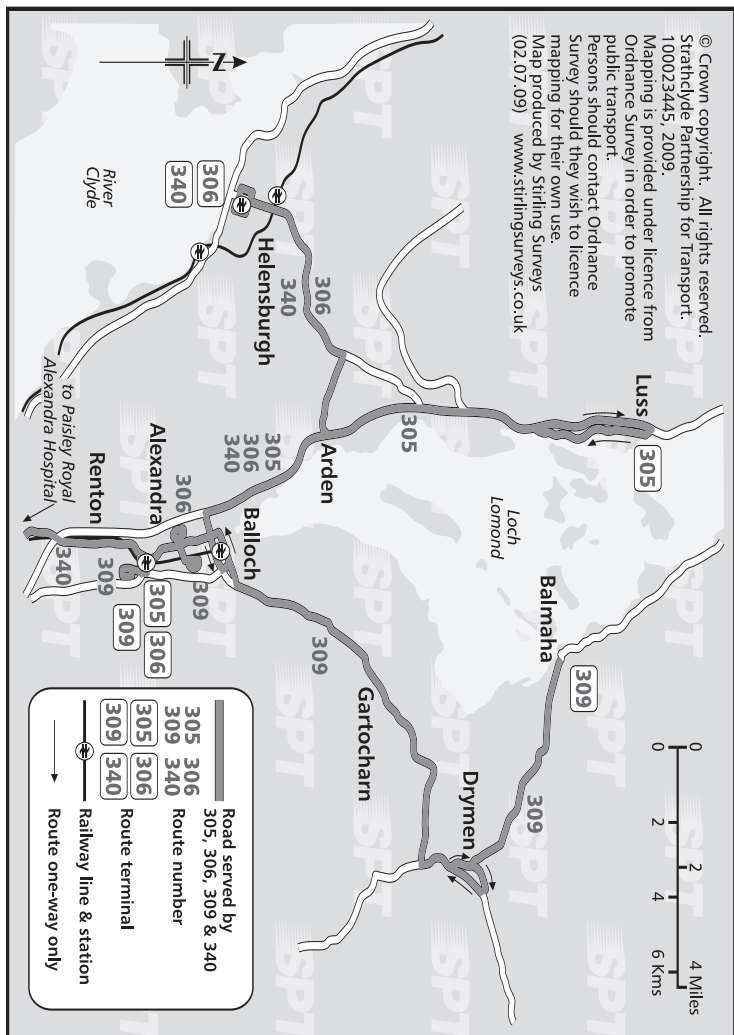

The 24 hour clock
This is used throughout this guide to avoid confusion between am and pm times.

For example
9.00am is shown as 0900
2.15pm is shown as 1415
10.25pm is shown as 2225

This service will not operate on 25 December and 1 January. On other bank, public, general or local holidays the service will be operated as specified subject to traffic requirements when the service may be either amended or withdrawn by agreement with Strathclyde Partnership for Transport.

© Crown copyright. All rights reserved. Strathclyde Partnership for Transport. 100023445, 2009. Mapping is provided under licence from Ordnance Survey in order to promote public transport. Persons should contact Ordnance Survey should they wish to licence mapping for their own use. Map produced by Stirling Surveys (02:07:09) www.stirlingsurveys.co.uk

SPT

Route map service 305,306,309

joining up journeys

SPT bus

Timetable

305

Alexandria
Balloch
Luss

All information available from SPT travel centres at St Enoch Subway, Buchanan bus station, East Kilbride, Glasgow Airport, Greenock and Hamilton.

Or call Traveline on

Lines are open 24 hours - 7 days a week

Operator contact details:

Loch Lomond Bus Services

McCull's Group

Block 4

Vale of Leven Industrial Estate

Dumbarton G82 3PD

Tel: 01389 754321

These services are operated as specified by Strathclyde Partnership for Transport.

If you have any comments or suggestions about the service(s) provided, please send them to:

Director, Bus Operations,
Strathclyde Partnership for Transport,
Consort House,
12 West George Street,
Glasgow, G2 1HN
Tel No. 0845 271 2405
or e-mail to bus@spt.co.uk.

Ref.:LS020D/08/09

Important changes in this issue
New Timetable

Whilst every effort will be made to adhere to the scheduled times, the Partnership disclaims any liability in respect of loss or inconvenience arising from any failure to operate journeys as published, changes in timing or any printing errors.

306

Alexandria
Helensburgh

309

Alexandria
Balloch
Drymen
Balmaha

These services are operated by Loch Lomond Bus Services on behalf of SPT

From 19 July 2009

For more information visit www.spt.co.uk or any SPT travel centre.